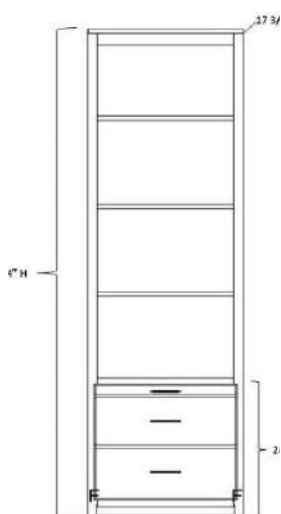

Blackburn (dimensions include crown)

QUEEN (WB-BB6689-Q) 72.625" w x 90.5" h x 19" d [91.5"]

FULL (WB-BB6085-F) 72" w x 86.5" h x 19" d [86.5"]

TWIN (WB-BB4585-T) 55" w x 86.5" h x 19" d [86.5"]

- Available in Alder or Oak
- 5.5" total molding (width) & 3" deep
- Uses Standard Mattress up to 11"
- Can be built with split panel tray

ALL PIERS HAVE FACE FRAMING

Pier Sizes

- (XS) Xsmall 17"w x 17.75"d
- (S) Small 21"w x 17.75"d
- (M) Medium 25"w x 17.75"d
- (L) Large 31"w x 17.75"d
- (XL) XLarge 37"w x 17.75"d

Wardrobe Size

- (S) Small 21"w x 19.75"d
- (M) Medium 25"w x 19.75"d
- (L) Large 31"w x 19.75"d
- (XL) XLarge 37"w x 19.75"d

CUSTOM SIZING AVAILABLE

Open Pier (Bookcase)

Pier with 1 or 2 door

Pier with 3 drawers and nightstand pull

Pier with Full Doors

Pier with 2 drawers & pull

File Pier (can only be done in 21")

Wardrobe with full doors (can not be done in 17")

Wardrobe with 3 drawers (can not be done in 17")

Desk Hutch & Return (36", 42", 48" or 54" wide)

Wallbed Desk (goes with hutch & return) (42", 48", 54", 60", 66" or 72" long)

Straight Desk with Desk Pier
P: 25"w x 17 3/4"d x 84"h
PED: 21"w x 20"d x 29 1/4"h
DESK: 72"w x 23"d x 2"h