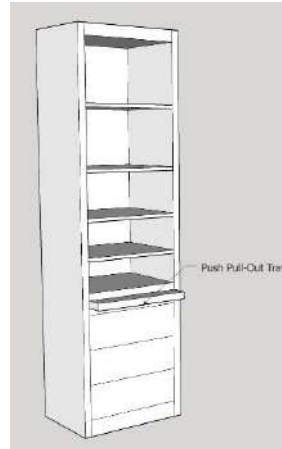

Black or White Paint Finishes Available = 15% upcharge

OAK

Lighting & Electrical

SKU	Type	Description
P1	Black Power Unit	2 Elect, 2 USB
P2	Silver Power Unit	1 Elect, 2 USB
P5	USB Port Only	2 USB Port
L1	LED 2 Light - Bed	2 pucks, on/off switch
P-Puck	Add LED light to Pier	add to all size piers
P-Power	independent power	on/off switch function

Available Add Ons

- Change shelves from wood to glass
- Add soft close drawer slides
- Finish inside of drawer with clear coat
- Add soft close hinges
- Additional wire mgmt holes

Mansfield Options

All piers available in all sizes unless otherwise note
All piers available in 72" or 84" height

ALL PIERS HAVE FACE FRAMING

Pier Sizes

- (XS) Xsmall 17"w x 17.75"d
- (S) Small 21"w x 17.75"d
- (M) Medium 25"w x 17.75"d
- (L) Large 31"w x 17.75"d
- (XL) XLarge 37"w x 17.75"d

Wardrobe Size

- (S) Small 21"w x 19.75"d
- (M) Medium 25"w x 19.75"d
- (L) Large 31"w x 19.75"d
- (XL) XLarge 37"w x 19.75"d

CUSTOM SIZING AVAILABLE

Open Pier (Bookcase)

Pier with 1 or 2 door

Pier with 3 drawers and nightstand pull

Pier with Full Doors

Pier with 2 drawers & pull

File Pier (can only be done in 21")

Wardrobe with full doors (can not be done in 17")