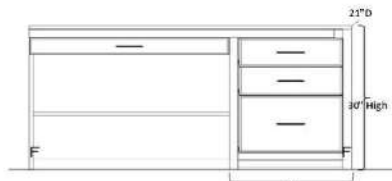

Wallbed Desk (goes with hutch & return) (42", 48", 54", 60", 66" or 72" long)