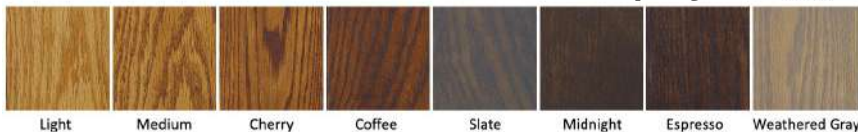

Lighting & Electrical

SKU	Type	Description
P1	Black Power Unit	2 Elect, 2 USB
P2	Silver Power Unit	1 Elect, 2 USB
P5	USB Port Only	2 USB Port
L1	LED 2 Light - Bed	2 pucks, on/off switch
P-Puck	Add LED light to Pier	add to all size piers
P-Power	independent power	on/off switch function

Available Add Ons

- Change shelves from wood to glass
- Add soft close drawer slides
- Finish inside of drawer with clear coat
- Add soft close hinges
- Additional wire mgmt holes