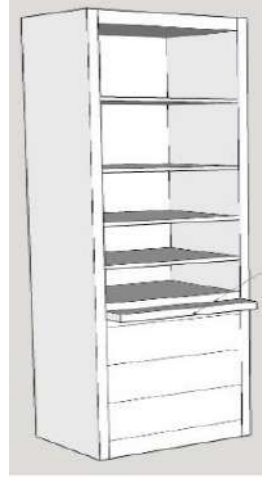

CUSTOM SIZING AVAILABLE

Open Pier (Bookcase)

Pier with 1 or 2 door

Pier with 3 drawers and nightstand pull

Pier with Full Doors

Pier with 2 drawers & pull

File Pier (can only be done in 21")

Wardrobe with full doors (can not be done in 17")

Wardrobe with 3 drawers (can not be done in 17")

Desk Hutch & Return (36", 42", 48" or 54" wide)

Wallbed Desk (goes with hutch & return) (42", 48", 54", 60", 66" or 72" long)

Straight Desk with Desk Pier
P: 25"w x 17 3/4"d x 84"h
PED: 21"w x 20"d x 29 1/4"h
DESK: 72"w x 23"d x 2"h

Wedge Desk with Desk Pier
P: 37"w x 17 3/4"d x 84"h
PED: 21"w x 20"d x 29 1/4"h
DESK: 72"w x 35"d x 2"h

Blackburn Options

PIERS – Frameless - Depth: 12" or 16.75"; Height: 72" or 84"; Width: 16", 20", 24", 30", 36"

Open Pier (Bookcase)
WB-BBwidthheight-O

Pier with 1 or 2 doors
WB-BBwidthheight-D

Pier with 2 drawers & pull
WB-BBwidthheight-2DW

Pier with 3 drawers & pull
WB-BBwidthheight-3DW

Pier with 1 or 2 doors
SKU: WB-BBwidthheight-FD