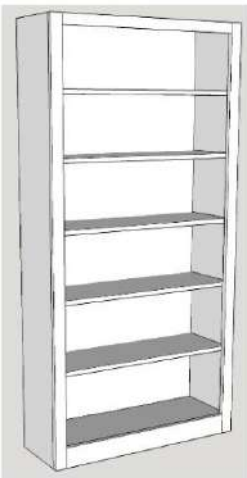

ALL PIERS HAVE FACE FRAMING

Pier Sizes

- (XS) Xsmall 17"w x 17.75"d
- (S) Small 21"w x 17.75"d
- (M) Medium 25"w x 17.75"d
- (L) Large 31"w x 17.75"d
- (XL) XLarge 37"w x 17.75"d

Wardrobe Size

- (S) Small 21"w x 19.75"d
- (M) Medium 25"w x 19.75"d
- (L) Large 31"w x 19.75"d
- (XL) XLarge 37"w x 19.75"d

CUSTOM SIZING AVAILABLE

Open Pier (Bookcase)

Pier with 1 or 2 door

Pier with 3 drawers and nightstand pull

Pier with Full Doors

Pier with 2 drawers & pull

File Pier (can only be done in 21")

Wardrobe with full doors (can not be done in 17")

Wardrobe with 3 drawers (can not be done in 17")

Desk Hutch & Return (36", 42", 48" or 54" wide)

Wallbed Desk (goes with hutch & return) (42", 48", 54", 60", 66" or 72" long)

Straight Desk with Desk Pier
P: 25"w x 17 3/4"d x 84"h
PED: 21"w x 20"d x 29 1/4"h
DESK: 72"w x 23"d x 2"h

Wedge Desk with Desk Pier
P: 37"w x 17 3/4"d x 84"h
PED: 21"w x 20"d x 29 1/4"h
DESK: 72"w x 35"d x 2"h

Blackburn Options

PIERS – Frameless - Depth: 12" or 16.75"; Height: 72" or 84"; Width: 16", 20", 24", 30", 36"