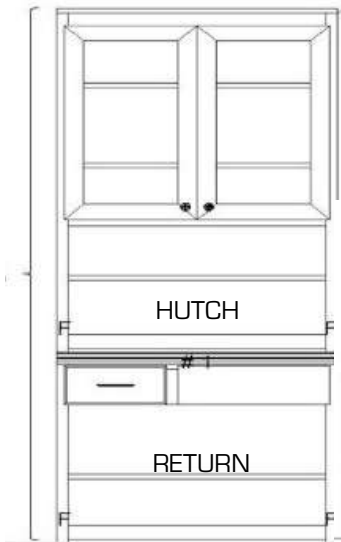

Wardrobe with 3 drawers (can not be done in 17")

Desk Hutch & Return (36", 42", 48" or 54" wide)

Wallbed Desk (goes with hutch & return) (42", 48", 54", 60", 66" or 72" long)

Straight Desk with Desk Pier
P: 25"w x 17 3/4"d x 84"h
PED: 21"w x 20"d x 29 1/4"h
DESK: 72"w x 23"d x 2"h

Wedge Desk with Desk Pier
P: 37"w x 17 3/4"d x 84"h
PED: 21"w x 20"d x 29 1/4"h
DESK: 72"w x 35"d x 2"h

Blackburn Options

PIERS – Frameless - Depth: 12" or 16.75"; Height: 72" or 84"; Width: 16", 20", 24", 30", 36"

Open Pier (Bookcase)
WB-BBwidthheight-O

Pier with 1 or 2 doors
WB-BBwidthheight-D

Pier with 2 drawers & pull
WB-BBwidthheight-2DW

Pier with 3 drawers & pull
WB-BBwidthheight-3DW

Pier with 1 or 2 doors
SKU: WB-BBwidthheight-FD

EXECUTIVE DESKS

HUTCHES

SKU: WB-BBwidthheight-H

Specify DEPTH: 12" OR 16"
WIDTHS: 36", 42", 48", 54"

RETURNS

SKU: WB-BBwidthheight-RTN

ONLY AVAILABLE IN 16" deep
WIDTHS: 36", 42", 48", 54"

SINGLE PEDESTAL DESKS