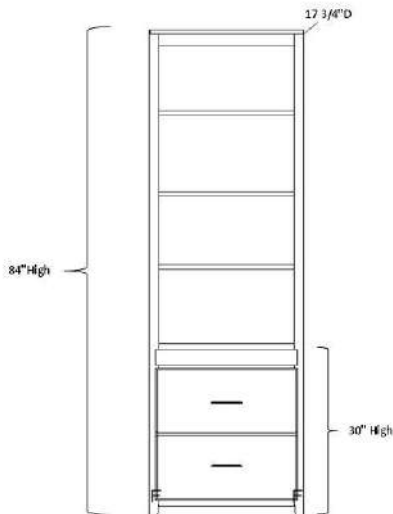

ALL PIERS HAVE FACE FRAMING

Pier Sizes

- (XS) Xsmall 17"w x 17.75"d
- (S) Small 21"w x 17.75"d
- (M) Medium 25"w x 17.75"d
- (L) Large 31"w x 17.75"d
- (XL) XLarge 37"w x 17.75"d

Wardrobe Size

- (S) Small 21"w x 19.75"d
- (M) Medium 25"w x 19.75"d
- (L) Large 31"w x 19.75"d
- (XL) XLarge 37"w x 19.75"d

CUSTOM SIZING AVAILABLE

Open Pier (Bookcase)

Pier with 1 or 2 door

Pier with 3 drawers and nightstand pull

Pier with Full Doors

Pier with 2 drawers & pull

File Pier (can only be done in 21")

Wardrobe with full doors (can not be done in 17")

Wardrobe with 3 drawers (can not be done in 17")

Desk Hutch & Return (36", 42", 48" or 54" wide)

Wallbed Desk (goes with hutch & return) (42", 48", 54", 60", 66" or 72" long)

Straight Desk with Desk Pier
P: 25"w x 17 3/4"d x 84"h
PED: 21"w x 20"d x 29 1/4"h
DESK: 72"w x 23"d x 2"h

Wedge Desk with Desk Pier
P: 37"w x 17 3/4"d x 84"h
PED: 21"w x 20"d x 29 1/4"h
DESK: 72"w x 35"d x 2"h

Blackburn Options

PIERS – Frameless - Depth: 12" or 16.75"; Height: 72" or 84"; Width: 16", 20", 24", 30", 36"