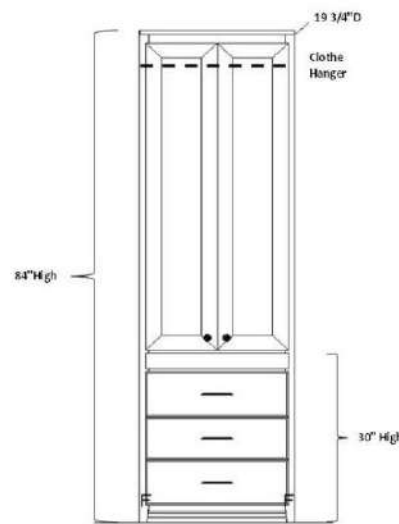

ALL PIERS HAVE FACE FRAMING

Pier Sizes

- (XS) Xsmall 17"w x 17.75"d
- (S) Small 21"w x 17.75"d
- (M) Medium 25"w x 17.75"d
- (L) Large 31"w x 17.75"d
- (XL) XLarge 37"w x 17.75"d

Wardrobe Size

- (S) Small 21"w x 19.75"d
- (M) Medium 25"w x 19.75"d
- (L) Large 31"w x 19.75"d
- (XL) XLarge 37"w x 19.75"d

CUSTOM SIZING AVAILABLE

Open Pier (Bookcase)

Pier with 1 or 2 door

Pier with 3 drawers and nightstand pull

Pier with Full Doors

Pier with 2 drawers & pull

File Pier (can only be done in 21")

Wardrobe with full doors (can not be done in 17")

Wardrobe with 3 drawers (can not be done in 17")

Desk Hutch & Return (36", 42", 48" or 54" wide)

Wallbed Desk (goes with hutch & return) (42", 48", 54", 60", 66" or 72" long)

Straight Desk with Desk Pier
P: 25"w x 17 3/4"d x 84"h
PED: 21"w x 20"d x 29 1/4"h
DESK: 72"w x 23"d x 2"h

Wedge Desk with Desk Pier
P: 37"w x 17 3/4"d x 84"h
PED: 21"w x 20"d x 29 1/4"h
DESK: 72"w x 35"d x 2"h

Blackburn Options

PIERS – Frameless - Depth: 12" or 16.75"; Height: 72" or 84"; Width: 16", 20", 24", 30", 36"