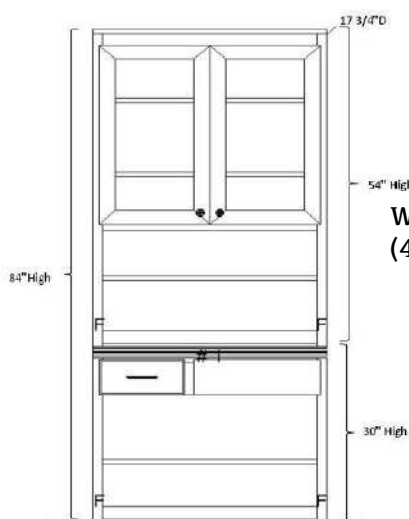

ALL PIERS HAVE FACE FRAMING

Pier Sizes

- (XS) Xsmall 17"w x 17.75"d
- (S) Small 21"w x 17.75"d
- (M) Medium 25"w x 17.75"d
- (L) Large 31"w x 17.75"d
- (XL) XLarge 37"w x 17.75"d

Wardrobe Size

- (S) Small 21"w x 19.75"d
- (M) Medium 25"w x 19.75"d
- (L) Large 31"w x 19.75"d
- (XL) XLarge 37"w x 19.75"d

CUSTOM SIZING AVAILABLE

Open Pier (Bookcase)

Pier with 1 or 2 door

Pier with 3 drawers and nightstand pull

Pier with Full Doors

Pier with 2 drawers & pull

File Pier (can only be done in 21")

Wardrobe with full doors (can not be done in 17")

Wardrobe with 3 drawers (can not be done in 17")

Desk Hutch & Return (36", 42", 48" or 54" wide)

Wallbed Desk (goes with hutch & return) (42", 48", 54", 60", 66" or 72" long)

Straight Desk with Desk Pier
P: 25"w x 17 3/4"d x 84"h
PED: 21"w x 20"d x 29 1/4"h
DESK: 72"w x 23"d x 2"h

Wedge Desk with Desk Pier
P: 37"w x 17 3/4"d x 84"h
PED: 21"w x 20"d x 29 1/4"h
DESK: 72"w x 35"d x 2"h

Blackburn Options

PIERS – Frameless - Depth: 12" or 16.75"; Height: 72" or 84"; Width: 16", 20", 24", 30", 36"