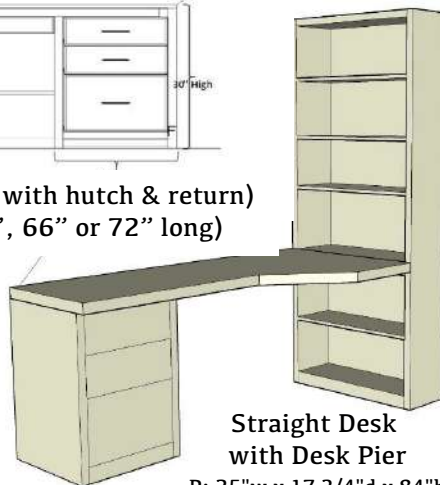

ALL PIERS HAVE FACE FRAMING

Pier Sizes

- (XS) Xsmall 17"w x 17.75"d
- (S) Small 21"w x 17.75"d
- (M) Medium 25"w x 17.75"d
- (L) Large 31"w x 17.75"d
- (XL) XLarge 37"w x 17.75"d

Wardrobe Size

- (S) Small 21"w x 19.75"d
- (M) Medium 25"w x 19.75"d
- (L) Large 31"w x 19.75"d
- (XL) XLarge 37"w x 19.75"d

CUSTOM SIZING AVAILABLE

Open Pier (Bookcase)

Pier with 1 or 2 door

Pier with 3 drawers and nightstand pull

Pier with Full Doors

Pier with 2 drawers & pull

File Pier (can only be done in 21")

Wardrobe with full doors (can not be done in 17")

Wardrobe with 3 drawers (can not be done in 17")

Desk Hutch & Return (36", 42", 48" or 54" wide)

Wallbed Desk (goes with hutch & return) (42", 48", 54", 60", 66" or 72" long)

Straight Desk with Desk Pier
P: 25"w x 17 3/4"d x 84"h
PED: 21"w x 20"d x 29 1/4"h
DESK: 72"w x 23"d x 2"h

Wedge Desk with Desk Pier
P: 37"w x 17 3/4"d x 84"h
PED: 21"w x 20"d x 29 1/4"h
DESK: 72"w x 35"d x 2"h

Blackburn Options

PIERS – Frameless - Depth: 12" or 16.75"; Height: 72" or 84"; Width: 16", 20", 24", 30", 36"