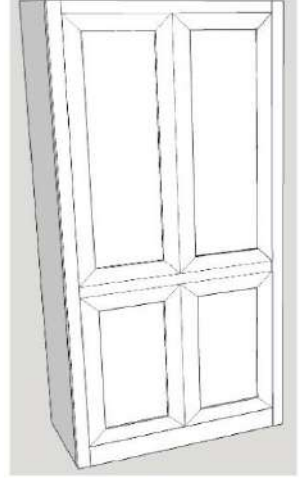

Wedge Desk with Desk Pier
P: 37"w x 17 3/4"d x 84"h
PED: 21"w x 20"d x 29 1/4"h
DESK: 72"w x 35"d x 2"h

Blackburn Options

PIERS – Frameless - Depth: 12" or 16.75"; Height: 72" or 84"; Width: 16", 20", 24", 30", 36"

Open Pier (Bookcase)
WB-BBwidthheight-O

Pier with 1 or 2 doors
WB-BBwidthheight-D

Pier with 2 drawers & pull
WB-BBwidthheight-2DW

Pier with 3 drawers & pull
WB-BBwidthheight-3DW

Pier with 1 or 2 doors
SKU: WB-BBwidthheight-FD

EXECUTIVE DESKS

HUTCHES

SKU: WB-BBwidthheight-H

Specify DEPTH: 12" OR 16"
WIDTHS: 36", 42", 48", 54"

RETURNS

SKU: WB-BBwidthheight-RTN

ONLY AVAILABLE IN 16" deep
WIDTHS: 36", 42", 48", 54"

SINGLE PEDESTAL DESKS

SKU: WB-BBwidthheight-DSK

ONLY AVAILABLE IN 21" deep
ONLY AVAILABLE IN 30" tall
WIDTHS: 42", 48", 54", 60", 66", 72"

STRAIGHT DESK w/PIER

84" tall pier: WB-BB2484-OPED
72" tall pier: WB-BB2484-DPED

Desk Pedestal: WB-BBPED
Desk Top: WB-BBPEDTOP