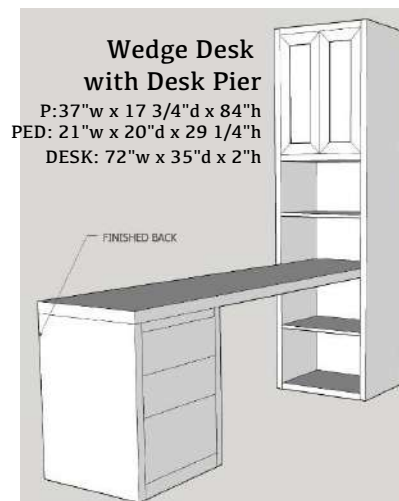

CUSTOM SIZING AVAILABLE

Open Pier (Bookcase)

Pier with 1 or 2 door

Pier with 3 drawers and nightstand pull

Pier with Full Doors

Pier with 2 drawers & pull

File Pier (can only be done in 21")

Wardrobe with full doors (can not be done in 17")

Wardrobe with 3 drawers (can not be done in 17")

Desk Hutch & Return (36", 42", 48" or 54" wide)

Wallbed Desk (goes with hutch & return) (42", 48", 54", 60", 66" or 72" long)

Straight Desk with Desk Pier
P: 25"w x 17 3/4"d x 84"h
PED: 21"w x 20"d x 29 1/4"h
DESK: 72"w x 23"d x 2"h

Wedge Desk with Desk Pier
P: 37"w x 17 3/4"d x 84"h
PED: 21"w x 20"d x 29 1/4"h
DESK: 72"w x 35"d x 2"h

Blackburn Options

PIERS – Frameless - Depth: 12" or 16.75"; Height: 72" or 84"; Width: 16", 20", 24", 30", 36"