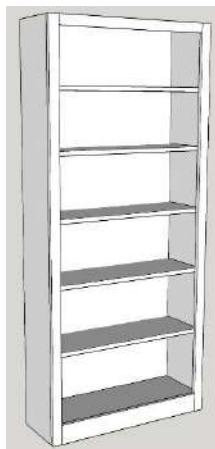

Blackburn (dimensions include crown)

QUEEN (WB-BB6689-Q) 72.625" w x 90.5" h x 19" d [91.5"]

FULL (WB-BB6085-F) 72" w x 86.5" h x 19" d [86.5"]

TWIN (WB-BB4585-T) 55" w x 86.5" h x 19" d [86.5"]

- Available in Alder or Oak
- 5.5" total molding (width) & 3" deep
- Uses Standard Mattress up to 11"
- Can be built with split panel tray

Available Add Ons

- Change shelves from wood to glass
- Add soft close drawer slides
- Finish inside of drawer with clear coat
- Add soft close hinges
- Additional wire mgmt holes

Mansfield Options

All piers available in all sizes unless otherwise note
All piers available in 72" or 84" height

ALL PIERS HAVE FACE FRAMING

Pier Sizes

- (XS) Xsmall 17"w x 17.75"d
- (S) Small 21"w x 17.75"d
- (M) Medium 25"w x 17.75"d
- (L) Large 31"w x 17.75"d
- (XL) XLarge 37"w x 17.75"d

Wardrobe Size

- (S) Small 21"w x 19.75"d
- (M) Medium 25"w x 19.75"d
- (L) Large 31"w x 19.75"d
- (XL) XLarge 37"w x 19.75"d

CUSTOM SIZING AVAILABLE

Open Pier (Bookcase)

Pier with 1 or 2 door

Pier with 3 drawers and nightstand pull

Pier with Full Doors

Pier with 2 drawers & pull

File Pier (can only be done in 21")

Wardrobe with full doors (can not be done in 17")