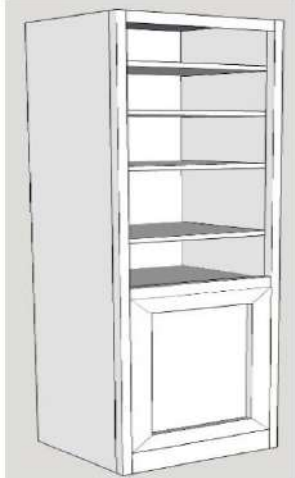

CUSTOM SIZING AVAILABLE

Open Pier (Bookcase)

Pier with 1 or 2 door

Pier with 3 drawers and nightstand pull

Pier with Full Doors

Pier with 2 drawers & pull

File Pier (can only be done in 21")

Wardrobe with full doors (can not be done in 17")

Wardrobe with 3 drawers (can not be done in 17")

Desk Hutch & Return (36", 42", 48" or 54" wide)

Wallbed Desk (goes with hutch & return) (42", 48", 54", 60", 66" or 72" long)

Straight Desk with Desk Pier
P: 25"w x 17 3/4"d x 84"h
PED: 21"w x 20"d x 29 1/4"h
DESK: 72"w x 23"d x 2"h

Wedge Desk with Desk Pier
P: 37"w x 17 3/4"d x 84"h
PED: 21"w x 20"d x 29 1/4"h
DESK: 72"w x 35"d x 2"h

Blackburn Options

PIERS – Frameless - Depth: 12" or 16.75"; Height: 72" or 84"; Width: 16", 20", 24", 30", 36"

Open Pier (Bookcase)
WB-BBwidthheight-O

Pier with 1 or 2 doors
WB-BBwidthheight-D

Pier with 2 drawers & pull
WB-BBwidthheight-2DW

Pier with 3 drawers & pull
WB-BBwidthheight-3DW

Pier with 1 or 2 doors
SKU: WB-BBwidthheight-FD