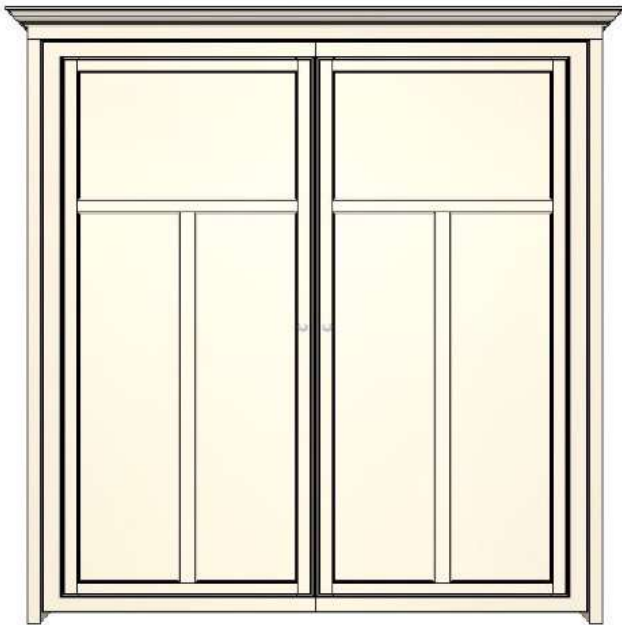

Mansfield or Blackburn

[20" deep]

[16" deep]

Mansfield (dimensions include crown)

QUEEN (MA6890-Q) 72.625" w x 90.5" h x 23" d [91.5"]

FULL (MA6286-F) 72" w x 86.5" h x 23" d [86.5"]

TWIN (MA4786-T) 55" w x 86.5" h x 23" d [86.5"]

Blackburn (dimensions include crown)

QUEEN (WB-BB6689-Q) 72.625" w x 90.5" h x 19" d [91.5"]

FULL (WB-BB6085-F) 72" w x 86.5" h x 19" d [86.5"]

TWIN (WB-BB4585-T) 55" w x 86.5" h x 19" d [86.5"]

- Available in Alder or Oak
- 5.5" total molding (width) & 3" deep
- Uses Standard Mattress up to 11"
- Can be built with split panel tray