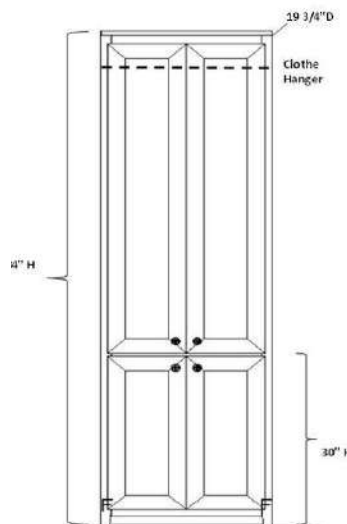

ALL PIERS HAVE FACE FRAMING

Pier Sizes

- (XS) Xsmall 17"w x 17.75"d
- (S) Small 21"w x 17.75"d
- (M) Medium 25"w x 17.75"d
- (L) Large 31"w x 17.75"d
- (XL) XLarge 37"w x 17.75"d

Wardrobe Size

- (S) Small 21"w x 19.75"d
- (M) Medium 25"w x 19.75"d
- (L) Large 31"w x 19.75"d
- (XL) XLarge 37"w x 19.75"d

CUSTOM SIZING AVAILABLE

Open Pier (Bookcase)

Pier with 1 or 2 door

Pier with 3 drawers and nightstand pull

Pier with Full Doors

Pier with 2 drawers & pull

File Pier (can only be done in 21")

Wardrobe with full doors (can not be done in 17")

Wardrobe with 3 drawers (can not be done in 17")

Desk Hutch & Return (36", 42", 48" or 54" wide)

Wallbed Desk (goes with hutch & return) (42", 48", 54", 60", 66" or 72" long)

Straight Desk with Desk Pier
P: 25"w x 17 3/4"d x 84"h
PED: 21"w x 20"d x 29 1/4"h
DESK: 72"w x 23"d x 2"h

Wedge Desk with Desk Pier
P: 37"w x 17 3/4"d x 84"h
PED: 21"w x 20"d x 29 1/4"h
DESK: 72"w x 35"d x 2"h

Blackburn Options

PIERS – Frameless - Depth: 12" or 16.75"; Height: 72" or 84"; Width: 16", 20", 24", 30", 36"