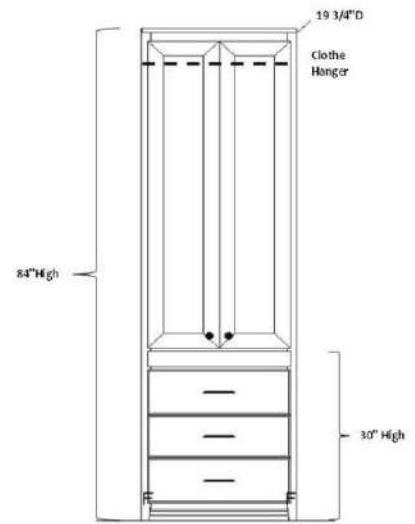

### Pier Sizes

- (XS) Xsmall 17"w x 17.75"d
- (S) Small 21"w x 17.75"d
- (M) Medium 25"w x 17.75"d
- (L) Large 31"w x 17.75"d
- (XL) XLarge 37"w x 17.75"d

### Wardrobe Size

- (S) Small 21"w x 19.75"d
- (M) Medium 25"w x 19.75"d
- (L) Large 31"w x 19.75"d
- (XL) XLarge 37"w x 19.75"d

## CUSTOM SIZING AVAILABLE

Open Pier  
(Bookcase)

Pier with 1 or  
2 door

Pier with 3 drawers  
and nightstand pull

Pier with  
Full Doors

Pier with 2 drawers & pull

File Pier  
(can only be done in 21")

Wardrobe with full doors  
(can not be done in 17")

Wedge Desk  
with Desk Pier  
P: 37"w x 17 3/4"d x 84"h  
PED: 21"w x 20"d x 29 1/4"h  
DESK: 72"w x 35"d x 2"h