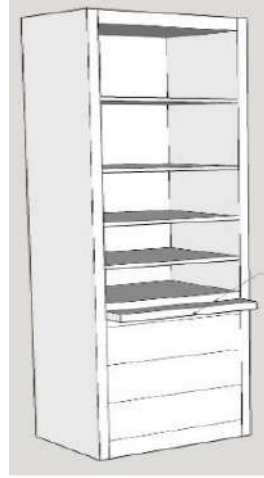

Wardrobe with 3 drawers  
(can not be done in 17")

Desk Hutch & Return (36", 42", 48" or 54" wide)

Wallbed Desk (goes with hutch & return)  
(42", 48", 54", 60", 66" or 72" long)

Straight Desk  
with Desk Pier  
P: 25"w x 17 3/4"d x 84"h  
PED: 21"w x 20"d x 29 1/4"h  
DESK: 72"w x 23"d x 2"h

Wedge Desk  
with Desk Pier  
P: 37"w x 17 3/4"d x 84"h  
PED: 21"w x 20"d x 29 1/4"h  
DESK: 72"w x 35"d x 2"h

# Rockford Options

**PIERS – Frameless - Depth: 12" or 16.75"; Height: 72" or 84"; Width: 16", 20", 24", 30", 36"**

**Open Pier (Bookcase)**  
WB-RFwidthheight-O

**Pier with 1 or 2 doors**  
WB-RFwidthheight-D

**Pier with 2 drawers & pull**  
WB-RFwidthheight-2DW

**Pier with 3 drawers & pull**  
WB-RFwidthheight-3DW

**Pier with 1 or 2 doors**  
SKU: WB-RFwidthheight-FD

**EXECUTIVE DESKS**

**HUTCHES**

SKU: WB-RFwidthheight-H