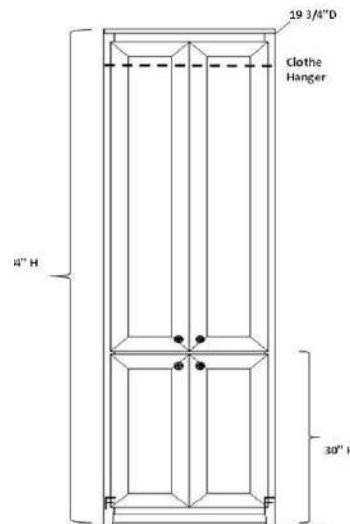

### Pier Sizes

- (XS) Xsmall 17"w x 17.75"d
- (S) Small 21"w x 17.75"d
- (M) Medium 25"w x 17.75"d
- (L) Large 31"w x 17.75"d
- (XL) XLarge 37"w x 17.75"d

### Wardrobe Size

- (S) Small 21"w x 19.75"d
- (M) Medium 25"w x 19.75"d
- (L) Large 31"w x 19.75"d
- (XL) XLarge 37"w x 19.75"d

## CUSTOM SIZING AVAILABLE

Open Pier  
(Bookcase)

Pier with 1 or  
2 door

Pier with 3 drawers  
and nightstand pull

Pier with  
Full Doors

Pier with 2 drawers & pull

File Pier  
(can only be done in 21")

Wardrobe with full doors  
(can not be done in 17")

Wardrobe with 3 drawers  
(can not be done in 17")

Desk Hutch & Return (36", 42", 48" or 54" wide)

Wallbed Desk (goes with hutch & return)  
(42", 48", 54", 60", 66" or 72" long)

Straight Desk  
with Desk Pier  
P: 25"w x 17 3/4"d x 84"h  
PED: 21"w x 20"d x 29 1/4"h  
DESK: 72"w x 23"d x 2"h