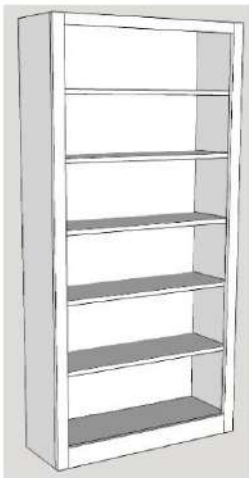

## CUSTOM SIZING AVAILABLE

Open Pier  
(Bookcase)

Pier with 1 or  
2 door

Pier with 3 drawers  
and nightstand pull

Pier with  
Full Doors

Pier with 2 drawers & pull

File Pier  
(can only be done in 21")

Wardrobe with full doors  
(can not be done in 17")

Wardrobe with 3 drawers  
(can not be done in 17")

Desk Hutch & Return (36", 42", 48" or 54" wide)

Wallbed Desk (goes with hutch & return)  
(42", 48", 54", 60", 66" or 72" long)

Straight Desk  
with Desk Pier  
P: 25"w x 17 3/4"d x 84"h  
PED: 21"w x 20"d x 29 1/4"h  
DESK: 72"w x 23"d x 2"h

Wedge Desk  
with Desk Pier  
P: 37"w x 17 3/4"d x 84"h  
PED: 21"w x 20"d x 29 1/4"h  
DESK: 72"w x 35"d x 2"h

# Rockford Options

**PIERS – Frameless - Depth: 12" or 16.75"; Height: 72" or 84"; Width: 16", 20", 24", 30", 36"**

**Open Pier (Bookcase)**  
WB-RFwidthheight-O

**Pier with 1 or 2 doors**  
WB-RFwidthheight-D