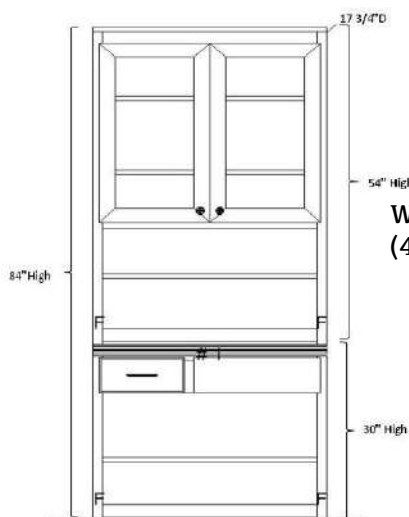

### Pier Sizes

- (XS) Xsmall 17"w x 17.75"d
- (S) Small 21"w x 17.75"d
- (M) Medium 25"w x 17.75"d
- (L) Large 31"w x 17.75"d
- (XL) XLarge 37"w x 17.75"d

### Wardrobe Size

- (S) Small 21"w x 19.75"d
- (M) Medium 25"w x 19.75"d
- (L) Large 31"w x 19.75"d
- (XL) XLarge 37"w x 19.75"d

## CUSTOM SIZING AVAILABLE

Open Pier  
(Bookcase)

Pier with 1 or  
2 door

Pier with 3 drawers  
and nightstand pull

Pier with  
Full Doors

Pier with 2 drawers & pull

File Pier  
(can only be done in 21")

Wardrobe with full doors  
(can not be done in 17")

Wardrobe with 3 drawers  
(can not be done in 17")

Desk Hutch & Return (36", 42", 48" or 54" wide)

Wallbed Desk (goes with hutch & return)  
(42", 48", 54", 60", 66" or 72" long)

Straight Desk  
with Desk Pier  
P: 25"w x 17 3/4"d x 84"h  
PED: 21"w x 20"d x 29 1/4"h  
DESK: 72"w x 23"d x 2"h