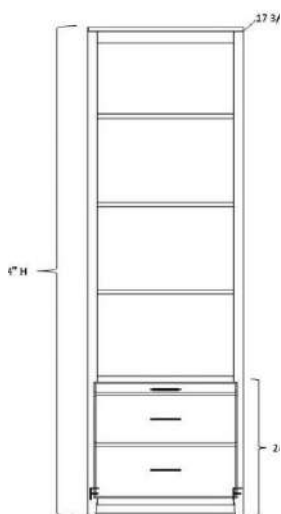

### Pier Sizes

- (XS) Xsmall 17"w x 17.75"d
- (S) Small 21"w x 17.75"d
- (M) Medium 25"w x 17.75"d
- (L) Large 31"w x 17.75"d
- (XL) XLarge 37"w x 17.75"d

### Wardrobe Size

- (S) Small 21"w x 19.75"d
- (M) Medium 25"w x 19.75"d
- (L) Large 31"w x 19.75"d
- (XL) XLarge 37"w x 19.75"d

## CUSTOM SIZING AVAILABLE

Open Pier  
(Bookcase)

Pier with 1 or  
2 door

Pier with 3 drawers  
and nightstand pull

Pier with  
Full Doors

Pier with 2 drawers & pull

File Pier  
(can only be done in 21")

Wardrobe with full doors  
(can not be done in 17")

Wardrobe with 3 drawers  
(can not be done in 17")

Desk Hutch & Return (36", 42", 48" or 54" wide)

Wallbed Desk (goes with hutch & return)  
(42", 48", 54", 60", 66" or 72" long)

Straight Desk  
with Desk Pier  
P: 25"w x 17 3/4"d x 84"h  
PED: 21"w x 20"d x 29 1/4"h  
DESK: 72"w x 23"d x 2"h