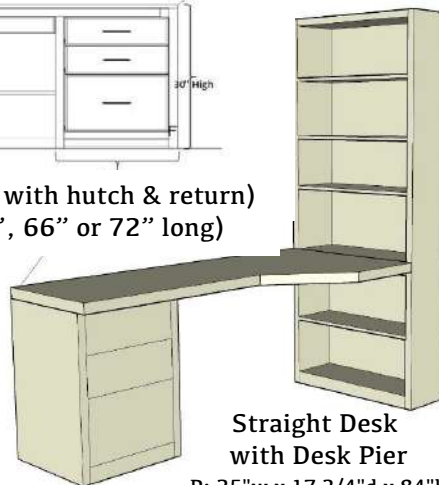

### Pier Sizes

- (XS) Xsmall 17"w x 17.75"d
- (S) Small 21"w x 17.75"d
- (M) Medium 25"w x 17.75"d
- (L) Large 31"w x 17.75"d
- (XL) XLarge 37"w x 17.75"d

### Wardrobe Size

- (S) Small 21"w x 19.75"d
- (M) Medium 25"w x 19.75"d
- (L) Large 31"w x 19.75"d
- (XL) XLarge 37"w x 19.75"d

## CUSTOM SIZING AVAILABLE

Open Pier  
(Bookcase)

Pier with 1 or  
2 door

Pier with 3 drawers  
and nightstand pull

Pier with  
Full Doors

Pier with 2 drawers & pull

File Pier  
(can only be done in 21")

Wardrobe with full doors  
(can not be done in 17")

Wardrobe with 3 drawers  
(can not be done in 17")

Desk Hutch & Return (36", 42", 48" or 54" wide)

Wallbed Desk (goes with hutch & return)  
(42", 48", 54", 60", 66" or 72" long)

Straight Desk  
with Desk Pier  
P: 25"w x 17 3/4"d x 84"h  
PED: 21"w x 20"d x 29 1/4"h  
DESK: 72"w x 23"d x 2"h