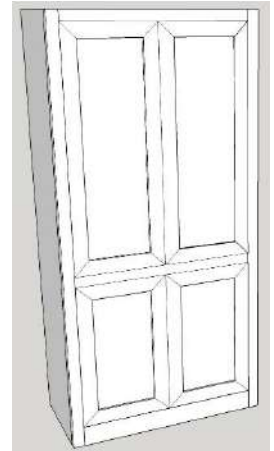

Hampton Options

All piers available in all sizes unless otherwise note
All piers available in 72" or 84" height

ALL PIERS HAVE FACE FRAMING

Pier Sizes

- (XS) Xsmall 17"w x 17.75"d
- (S) Small 21"w x 17.75"d
- (M) Medium 25"w x 17.75"d
- (L) Large 31"w x 17.75"d
- (XL) XLarge 37"w x 17.75"d

Wardrobe Size

- (S) Small 21"w x 19.75"d
- (M) Medium 25"w x 19.75"d
- (L) Large 31"w x 19.75"d
- (XL) XLarge 37"w x 19.75"d

CUSTOM SIZING AVAILABLE

Pier with
Full Doors