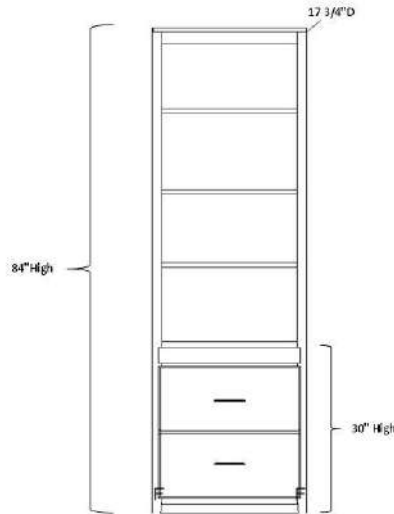

### Pier Sizes

- (XS) Xsmall 17"w x 17.75"d
- (S) Small 21"w x 17.75"d
- (M) Medium 25"w x 17.75"d
- (L) Large 31"w x 17.75"d
- (XL) XLarge 37"w x 17.75"d

### Wardrobe Size

- (S) Small 21"w x 19.75"d
- (M) Medium 25"w x 19.75"d
- (L) Large 31"w x 19.75"d
- (XL) XLarge 37"w x 19.75"d

## CUSTOM SIZING AVAILABLE

Open Pier  
(Bookcase)

Pier with 1 or  
2 door

Pier with 3 drawers  
and nightstand pull

Pier with  
Full Doors

Pier with 2 drawers & pull

File Pier  
(can only be done in 21")

Wardrobe with full doors  
(can not be done in 17")

Wedge Desk  
with Desk Pier  
P: 37"w x 17 3/4"d x 84"h  
PED: 21"w x 20"d x 29 1/4"h  
DESK: 72"w x 35"d x 2"h