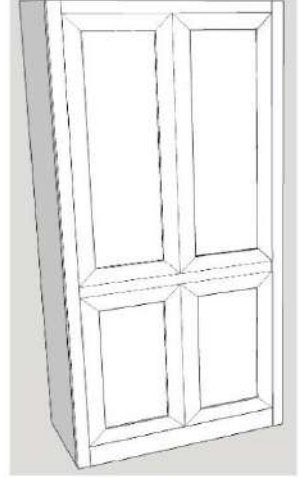

### Pier Sizes

- (XS) Xsmall 17"w x 17.75"d
- (S) Small 21"w x 17.75"d
- (M) Medium 25"w x 17.75"d
- (L) Large 31"w x 17.75"d
- (XL) XLarge 37"w x 17.75"d

Wedge Desk  
with Desk Pier  
P: 37"w x 17 3/4"d x 84"h  
PED: 21"w x 20"d x 29 1/4"h  
DESK: 72"w x 35"d x 2"h

# Rockford Options

**PIERS – Frameless - Depth: 12" or 16.75"; Height: 72" or 84"; Width: 16", 20", 24", 30", 36"**

**Open Pier (Bookcase)**  
WB-RFwidthheight-O

**Pier with 1 or 2 doors**  
WB-RFwidthheight-D

**Pier with 2 drawers & pull**  
WB-RFwidthheight-2DW

**Pier with 3 drawers & pull**  
WB-RFwidthheight-3DW

**Pier with 1 or 2 doors**  
SKU: WB-RFwidthheight-FD

**EXECUTIVE DESKS**

**HUTCHES**

SKU: WB-RFwidthheight-H