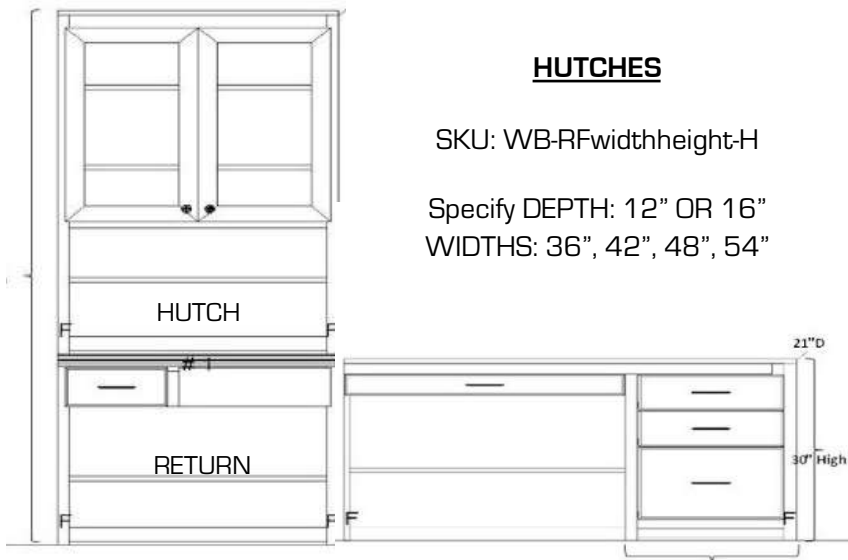

## Hampton (dimensions include crown)

QUEEN (HA6890-Q) 72.625" w x 90.5" h x 23" d [91.5"]

FULL (HA6286-F) 72" w x 86.5" h x 23" d [86.5"]

TWIN (HA4786-T) 55" w x 86.5" h x 23" d [86.5"]

Wedge Desk  
with Desk Pier  
P: 37"w x 17 3/4"d x 84"h  
PED: 21"w x 20"d x 29 1/4"h  
DESK: 72"w x 35"d x 2"h

# Rockford Options

**PIERS – Frameless - Depth: 12" or 16.75"; Height: 72" or 84"; Width: 16", 20", 24", 30", 36"**

**Open Pier (Bookcase)**  
WB-RFwidthheight-O

**Pier with 1 or 2 doors**  
WB-RFwidthheight-D

**Pier with 2 drawers & pull**  
WB-RFwidthheight-2DW

**Pier with 3 drawers & pull**  
WB-RFwidthheight-3DW

**Pier with 1 or 2 doors**  
SKU: WB-RFwidthheight-FD

**EXECUTIVE DESKS**

**HUTCHES**

SKU: WB-RFwidthheight-H