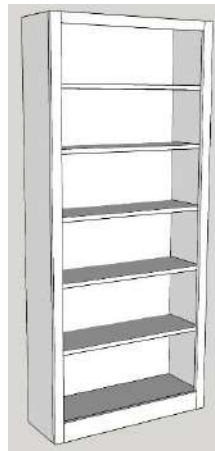

# Hampton Options

All piers available in all sizes unless otherwise note  
All piers available in 72" or 84" height

## ALL PIERS HAVE FACE FRAMING

### Pier Sizes

- (XS) Xsmall 17"w x 17.75"d
- (S) Small 21"w x 17.75"d
- (M) Medium 25"w x 17.75"d
- (L) Large 31"w x 17.75"d
- (XL) XLarge 37"w x 17.75"d

### Wardrobe Size

- (S) Small 21"w x 19.75"d
- (M) Medium 25"w x 19.75"d
- (L) Large 31"w x 19.75"d
- (XL) XLarge 37"w x 19.75"d