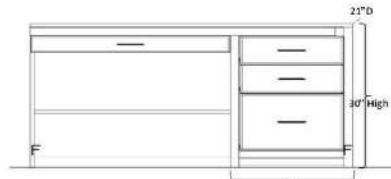

Wallbed Desk (goes with hutch & return)
(42", 48", 54", 60", 66" or 72" long)