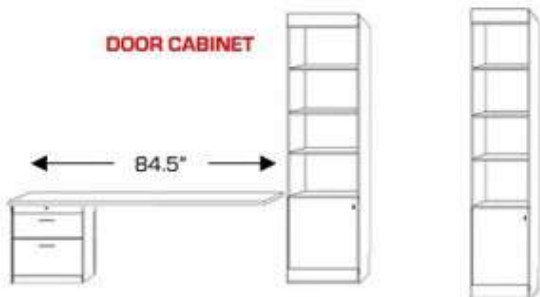

PWU 32x85

ROLLING DESK CART
On castors, File Cart
Rolls underneath.
Finished open back

DC - 63w x 20d x 31h

ROLLING FILE CART
* Lateral file drawer,
medium drawer and a
pencil drawer on castors.
Fits underneath Hidden
Desk beds and Desk Cart.
Finished back

FC 16x16x29

NIGHTSTAND
Flush sides on
top, baseboard
notch. 2
drawers with a
pencil drawer

NS 24x16x29

BOOKCASE

BFS 16x85 PBF 24x85 BFL 32x85
BQS 16x90 PBQ 24x90 BQL 32x90

DOOR CABINET

FD - Desk Base
STRAIGHT Desktop

PCF 24x85
PCQ 24x90

DFS 16x85
DQS 16x90

2 DOOR CABINET

LD - Desk Base
with SHAPED Desktop

DFL 32x85
DGL 32x90

48" long
drop-down
desk with
adjustable
shelves

MURPHY DESK PAF 24x85

* Indicates an upgraded
paint finish fee of 10%
Stain finishes are included
with no additional fee