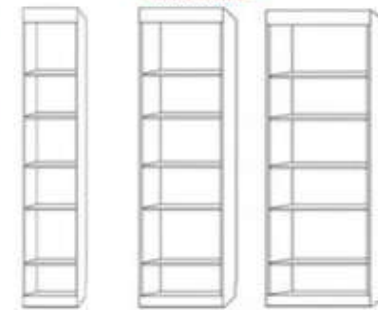

PXF 24x85
PXG 24x90

3 DRAWER w/DOOR
3 drawers, upper door

WFS 16x85
WGS 16x90

FILE WITH w/DOOR
2 lateral file drawers,
Pencil drawer
with upper door

XFS 16x85
XGS 16x90

GUEST WARDROBE
3 drawers with
2 upper doors
& clothes valet

PWU 32x85

ROLLING DESK CART
On castors, File Cart
Rolls underneath.
Finished open back

DC - 63w x 20d x 31h

ROLLING FILE CART
* Lateral file drawer,
medium drawer and a
pencil drawer on castors.
Fits underneath Hidden
Desk beds and Desk Cart.
Finished back

FC 16x16x29

NIGHTSTAND
Flush sides on
top, baseboard
notch. 2
drawers with a
pencil drawer

NS 24x16x29

BOOKCASE

BFS 16x85 PBF 24x85 BFL 32x85
BQS 16x90 PBQ 24x90 BQL 32x90

DOOR CABINET

FD - Desk Base
STRAIGHT Desktop

PCF 24x85
PCQ 24x90

DFS 16x85
DQS 16x90

2 DOOR CABINET

LD - Desk Base
with SHAPED Desktop

DFL 32x85
DGL 32x90

48" long
drop-down
desk with
adjustable
shelves

MURPHY DESK PAF 24x85

* Indicates an upgraded
paint finish fee of 10%
Stain finishes are included
with no additional fee