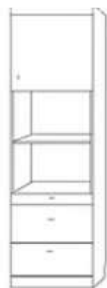

OV Queen
Panel Foot Wallbed

Standard
Cabinet - 50
65 x 90 x 17 (86)
Straight Top
Flat Headboard

Supreme
Cabinet - S50
70 x 90.5 x 24.5 (93)
Wrap Crown
Shelf Headboard
(only 85" piers)

Premium
Cabinet - Z50
75 x 90x 20 (92)
Straight Top
Shelf Headboard
Interior Bookcases

Deluxe
Cabinet - X50
75 x 90x 25 (92)
Curved Top
Shelf Headboard
Interior Bookcases

Ultra
Cabinet - U50
80 x 90.5 x 23 (92)
Wrap Crown
Shelf Headboard
Interior Bookcases
(only 85" piers)

Standard Cabinet also available in: Full - OV46: 59x85x17 (81) | Twin - OV33: 44x85x17 (81) | Twin XL - OX33: 44x90x17 (86)
this wallbed can also be ordered with **NO HARDWARE = the AVALON (AV)**

★ ADD LIGHTS and a USB charger to any Wallbed! ★

ADD A SOFA to this Wallbed

If ordering a Standard or Supreme Wallbed, choose from these pier options.

Sofa Dimensions: 76" w x 25" t x 33" deep
5.5" arms, 66" of cushion, 16" from floor to top of cushion

Side Cabinet & Desk Options

NIGHTSTAND PIER with DOOR
2 drawers, pull out tray table,
Open shelf and upper door

PUF 24x85
PUQ 24x90

NIGHTSTAND PIER CABINET
2 drawers, pull out tray table,
With open adjustable shelves