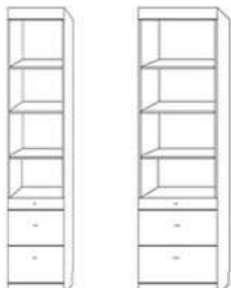

Deluxe
Cabinet - X50
75 x 90x 25 (92)
Curved Top
Shelf Headboard
Interior Bookcases

Ultra
Cabinet - U50
80 x 90.5 x 23 (92)
Wrap Crown
Shelf Headboard
Interior Bookcases
(only 85" piers)

Standard Cabinet also available in: Full - OV46: 59x85x17 (81) | Twin - OV33: 44x85x17 (81) | Twin XL - OX33: 44x90x17 (86)
this wallbed can also be ordered with **NO HARDWARE = the AVALON (AV)**

★ ADD LIGHTS and a USB charger to any Wallbed! ★

ADD A SOFA to this Wallbed

If ordering a Standard or Supreme Wallbed, choose from these pier options.

Sofa Dimensions: 76" w x 25" t x 33" deep
5.5" arms, 66" of cushion, 16" from floor to top of cushion

Side Cabinet & Desk Options

NIGHTSTAND PIER with DOOR
2 drawers, pull out tray table,
Open shelf and upper door

PUF 24x85
PUQ 24x90

NIGHTSTAND PIER CABINET
2 drawers, pull out tray table,
With open adjustable shelves

NFS 16x85 PNF 24x85
NGS 16x90 PNG 24x90

LATERAL FILES PIER CABINET
2 file drawers, pencil drawer
With open adjustable shelves

LFS 16x85 PLF 24x85
LGS 16x90 PLG 24x90

3 DRAWER PIER CABINET
3 drawers with open adjustable shelves