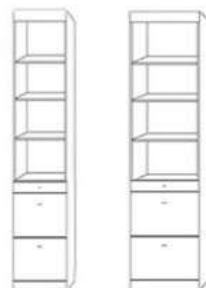

Deluxe
Cabinet - X50
75 x 90x 25 (92)
Curved Top
Shelf Headboard
Interior Bookcases

Ultra
Cabinet - U50
80 x 90.5 x 23 (92)
Wrap Crown
Shelf Headboard
Interior Bookcases
(only 85" piers)

Standard Cabinet also available in: Full - OV46: 59x85x17 (81) | Twin - OV33: 44x85x17 (81) | Twin XL - OX33: 44x90x17 (86)
this wallbed can also be ordered with **NO HARDWARE = the AVALON (AV)**

★ ADD LIGHTS and a USB charger to any Wallbed! ★

ADD A SOFA to this Wallbed

If ordering a Standard or Supreme Wallbed, choose from these pier options.

Sofa Dimensions: 76" w x 25" t x 33" deep
5.5" arms, 66" of cushion, 16" from floor to top of cushion

Side Cabinet & Desk Options

NIGHTSTAND PIER with DOOR
2 drawers, pull out tray table,
Open shelf and upper door

PUF 24x85
PUQ 24x90

NIGHTSTAND PIER CABINET
2 drawers, pull out tray table,
With open adjustable shelves

NFS 16x85 PNF 24x85
NGS 16x90 PNG 24x90

LATERAL FILES PIER CABINET
2 file drawers, pencil drawer
With open adjustable shelves

LFS 16x85 PLF 24x85
LGS 16x90 PLG 24x90

3 DRAWER PIER CABINET
3 drawers with open adjustable shelves