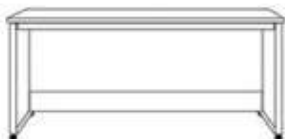

TFS 16x85 PTF 24x85 PGF 32x85
TGS 16x90 PTG 24x90 PGQ 32x90

WARDROBE
3 drawers, upper
door & clothes valet

PWF 24x85
PWG 24x90

FILE WARDROBE
2 lateral file drawers,
Pencil drawer with upper
door & clothes valet

PXF 24x85
PXG 24x90

3 DRAWER w/DOOR
3 drawers, upper door

WFS 16x85
WGS 16x90

FILE WITH w/DOOR
2 lateral file drawers,
Pencil drawer
with upper door

XFS 16x85
XGS 16x90

GUEST WARDROBE
3 drawers with
2 upper doors
& clothes valet

PWU 32x85

ROLLING DESK CART
On castors, File Cart
Rolls underneath.
Finished open back

DC - 63w x 20d x 31h

ROLLING FILE CART
* Lateral file drawer,
medium drawer and a
pencil drawer on castors.
Fits underneath Hidden
Desk beds and Desk Cart.
Finished back