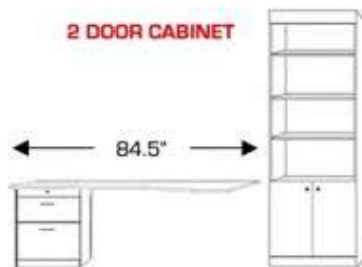

PWU 32x85

ROLLING DESK CART
On castors, File Cart
Rolls underneath.
Finished open back

DC - 63w x 20d x 31h

ROLLING FILE CART
* Lateral file drawer,
medium drawer and a
pencil drawer on castors.
Fits underneath Hidden
Desk beds and Desk Cart.
Finished back

FC 16x16x29

NIGHTSTAND
Flush sides on
top, baseboard
notch. 2
drawers with a
pencil drawer

NS 24x16x29

BOOKCASE

BFS 16x85 PBF 24x85 BFL 32x85
BQS 16x90 PBQ 24x90 BQL 32x90

DOOR CABINET

FD - Desk Base
STRAIGHT Desktop

PCF 24x85
PCQ 24x90

DFS 16x85
DQS 16x90

2 DOOR CABINET

LD - Desk Base
with SHAPED Desktop

DFL 32x85
DGL 32x90

48" long
drop-down
desk with
adjustable
shelves

MURPHY DESK PAF 24x85

* Indicates an upgraded
paint finish fee of 10%
Stain finishes are included
with no additional fee