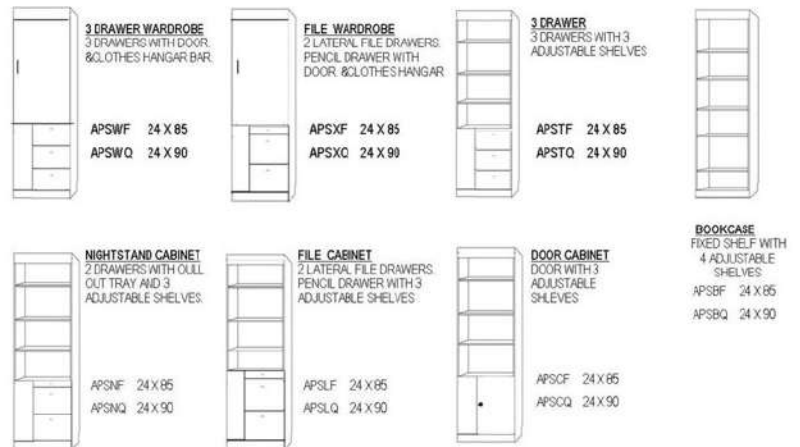

OV Queen
Panel Foot Wallbed

Standard
Cabinet - 50
65 x 90 x 17 (86)
Straight Top
Flat Headboard

Supreme
Cabinet - S50
70 x 90.5 x 24.5 (93)
Wrap Crown
Shelf Headboard
(only 85" piers)

Premium
Cabinet - Z50
75 x 90x 20 (92)
Straight Top
Shelf Headboard
Interior Bookcases

Deluxe
Cabinet - X50
75 x 90x 25 (92)
Curved Top
Shelf Headboard
Interior Bookcases

Ultra
Cabinet - U50
80 x 90.5 x 23 (92)
Wrap Crown
Shelf Headboard
Interior Bookcases
(only 85" piers)

Standard Cabinet also available in: Full - OV46: 59x85x17 (81) | Twin - OV33: 44x85x17 (81) | Twin XL - OX33: 44x90x17 (86)
this wallbed can also be ordered with **NO HARDWARE = the AVALON (AV)**

★ ADD LIGHTS and a USB charger to any Wallbed! ★

ADD A SOFA to this Wallbed

If ordering a Standard or Supreme Wallbed, choose from these pier options.

Sofa Dimensions: 76" w x 25" t x 33" deep
5.5" arms, 66" of cushion, 16" from floor to top of cushion

Side Cabinet & Desk Options

NIGHTSTAND PIER with DOOR
2 drawers, pull out tray table,
Open shelf and upper door

PUF 24x85
PUQ 24x90

NIGHTSTAND PIER CABINET
2 drawers, pull out tray table,
With open adjustable shelves