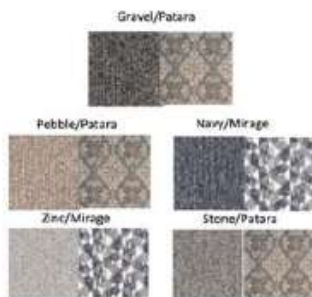

ADD A SOFA to this Wallbed

If ordering a Standard or Supreme Wallbed, choose from these pier options.

Sofa Dimensions: 76" w x 25" t x 33" deep
5.5" arms, 66" of cushion, 16" from floor to top of cushion