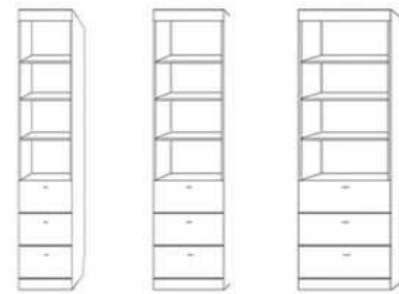

Deluxe
Cabinet - X50
75 x 90x 25 (92)
Curved Top
Shelf Headboard
Interior Bookcases

Ultra
Cabinet - U50
80 x 90.5 x 23 (92)
Wrap Crown
Shelf Headboard
Interior Bookcases
(only 85" piers)

Standard Cabinet also available in: Full - OV46: 59x85x17 (81) | Twin - OV33: 44x85x17 (81) | Twin XL - OX33: 44x90x17 (86)
this wallbed can also be ordered with **NO HARDWARE = the AVALON (AV)**

★ ADD LIGHTS and a USB charger to any Wallbed! ★

ADD A SOFA to this Wallbed

If ordering a Standard or Supreme Wallbed, choose from these pier options.

Sofa Dimensions: 76" w x 25" t x 33" deep
5.5" arms, 66" of cushion, 16" from floor to top of cushion

Side Cabinet & Desk Options

NIGHTSTAND PIER with DOOR
2 drawers, pull out tray table,
Open shelf and upper door

PUF 24x85
PUQ 24x90

NIGHTSTAND PIER CABINET
2 drawers, pull out tray table,
With open adjustable shelves

NFS 16x85 PNF 24x85
NGS 16x90 PNG 24x90

LATERAL FILES PIER CABINET
2 file drawers, pencil drawer
With open adjustable shelves

LFS 16x85 PLF 24x85
LGS 16x90 PLG 24x90

3 DRAWER PIER CABINET
3 drawers with open adjustable shelves