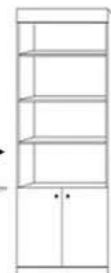

PWU 32x85

**ROLLING DESK CART**  
On castors, File Cart  
Rolls underneath.  
Finished open back

DC - 63w x 20d x 31h

**ROLLING FILE CART**  
Lateral file drawer,  
medium drawer and a  
pencil drawer on castors.  
Fits underneath Hidden  
Desk beds and Desk Cart.  
Finished back

FC 16x16x29

**NIGHTSTAND**  
Flush sides on top,  
baseboard  
notch. 2  
drawers with a  
pencil drawer

NS 24x16x29

**BOOKCASE**

BFS 16x85  
BGS 16x90

PBF 24x85  
PBQ 24x90

BFL 32x85  
BQL 32x90

**DOOR CABINET**

84.5"

FD - Desk Base  
STRAIGHT Desktop

PCF 24x85  
PCQ 24x90

DFS 16x85  
DGS 16x90

**2 DOOR CABINET**

84.5"

LD - Desk Base  
with SHAPED Desktop

DFL 32x85  
DQL 32x90

**MURPHY DESK** PAF 24x85

48" long  
drop down  
desk with  
adjustable  
shelves

\* Indicates an upgraded paint finish fee of 10%  
Stain finishes are included with no additional fee