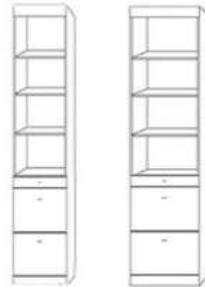

**Premium Cabinet - Z50**  
75 x 90x 20 (92)  
Straight Top  
Shelf Headboard  
Interior Bookcases

**Deluxe Cabinet - X50**  
75 x 90x 25 (92)  
Curved Top  
Shelf Headboard  
Interior Bookcases

**Ultra Cabinet - U50**  
80 x 90.5 x 23 (92)  
Wrap Crown  
Shelf Headboard  
Interior Bookcases  
(only 85" piers)

★ ADD LIGHTS and a USB charger to any Wallbed! ★

If ordering a Standard or Supreme Wallbed, choose from these pier options.

Sofa Dimensions: 76" w x 25" t x 33" deep  
5.5" arms, 66" of cushion, 16" from floor to top of cushion

# Side Cabinet & Desk Options

**NIGHTSTAND PIER with DOOR**  
2 drawers, pull out tray table,  
Open shelf and upper door

PUF 24x85  
PUQ 24x90

**NIGHTSTAND PIER CABINET**  
2 drawers, pull out tray table,  
With open adjustable shelves

NFS 16x85 PNF 24x85  
NGS 16x90 PNG 24x90

**LATERAL FILES PIER CABINET**  
2 file drawers, pencil drawer  
With open adjustable shelves

LFS 16x85 PLF 24x85  
LGS 16x90 PLQ 24x90

**3 DRAWER PIER CABINET**  
3 drawers with open adjustable shelves