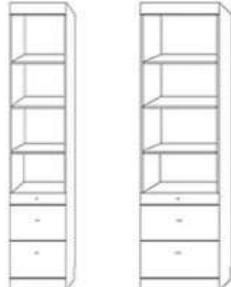

**Premium Cabinet - Z50**  
75 x 90x 20 (92)  
Straight Top  
Shelf Headboard  
Interior Bookcases

**Deluxe Cabinet - X50**  
75 x 90x 25 (92)  
Curved Top  
Shelf Headboard  
Interior Bookcases

**Ultra Cabinet - U50**  
80 x 90.5 x 23 (92)  
Wrap Crown  
Shelf Headboard  
Interior Bookcases  
(only 85" piers)

★ ADD LIGHTS and a USB charger to any Wallbed! ★

If ordering a Standard or Supreme Wallbed, choose from these pier options.

Sofa Dimensions: 76" w x 25" t x 33" deep  
5.5" arms, 66" of cushion, 16" from floor to top of cushion

# Side Cabinet & Desk Options

**NIGHTSTAND PIER with DOOR**  
2 drawers, pull out tray table,  
Open shelf and upper door

PUF 24x85  
PUQ 24x90

**NIGHTSTAND PIER CABINET**  
2 drawers, pull out tray table,  
With open adjustable shelves

NFS 16x85 PNF 24x85  
NGS 16x90 PNG 24x90

**LATERAL FILES PIER CABINET**  
2 file drawers, pencil drawer  
With open adjustable shelves

LFS 16x85 PLF 24x85  
LGS 16x90 PLQ 24x90

**3 DRAWER PIER CABINET**  
3 drawers with open adjustable shelves