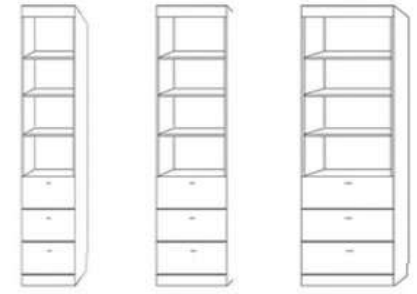

**Premium Cabinet - Z50**  
75 x 90x 20 (92)  
Straight Top  
Shelf Headboard  
Interior Bookcases

**Deluxe Cabinet - X50**  
75 x 90x 25 (92)  
Curved Top  
Shelf Headboard  
Interior Bookcases

**Ultra Cabinet - U50**  
80 x 90.5 x 23 (92)  
Wrap Crown  
Shelf Headboard  
Interior Bookcases  
(only 85" piers)

★ ADD LIGHTS and a USB charger to any Wallbed! ★

If ordering a Standard or Supreme Wallbed, choose from these pier options.

Sofa Dimensions: 76" w x 25" t x 33" deep  
5.5" arms, 66" of cushion, 16" from floor to top of cushion

# Side Cabinet & Desk Options

**NIGHTSTAND PIER with DOOR**  
2 drawers, pull out tray table,  
Open shelf and upper door

PUF 24x85  
PUQ 24x90

**NIGHTSTAND PIER CABINET**  
2 drawers, pull out tray table,  
With open adjustable shelves

NFS 16x85 PNF 24x85  
NGS 16x90 PNG 24x90

**LATERAL FILES PIER CABINET**  
2 file drawers, pencil drawer  
With open adjustable shelves

LFS 16x85 PLF 24x85  
LGS 16x90 PLQ 24x90

**3 DRAWER PIER CABINET**  
3 drawers with open adjustable shelves