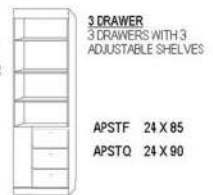

**FV Queen**  
Panel Foot Wallbed

**Standard Cabinet - 50**  
65 x 90 x 17 (86)  
Straight Top  
Flat Headboard

**Supreme Cabinet - S50**  
70 x 90.5 x 24.5 (93)  
Wrap Crown  
Shelf Headboard  
(only 85" piers)

**Premium Cabinet - Z50**  
75 x 90x 20 (92)  
Straight Top  
Shelf Headboard  
Interior Bookcases

**Deluxe Cabinet - X50**  
75 x 90x 25 (92)  
Curved Top  
Shelf Headboard  
Interior Bookcases

**Ultra Cabinet - U50**  
80 x 90.5 x 23 (92)  
Wrap Crown  
Shelf Headboard  
Interior Bookcases  
(only 85" piers)

★ ADD LIGHTS and a USB charger to any Wallbed! ★

If ordering a Standard or Supreme Wallbed, choose from these pier options.

Sofa Dimensions: 76" w x 25" t x 33" deep  
5.5" arms, 66" of cushion, 16" from floor to top of cushion

# Side Cabinet & Desk Options

**NIGHTSTAND PIER with DOOR**  
2 drawers, pull out tray table,  
Open shelf and upper door

PUF 24x85  
PUQ 24x90

**NIGHTSTAND PIER CABINET**  
2 drawers, pull out tray table,  
With open adjustable shelves