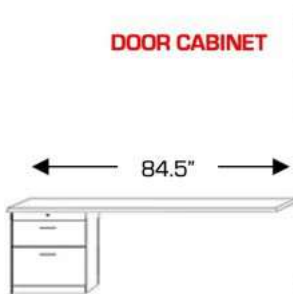

PWU 32x85

**ROLLING DESK CART**  
On castors, File Cart  
Rolls underneath.  
Finished open back

DC - 63w x 20d x 31h

**ROLLING FILE CART**  
Lateral file drawer,  
medium drawer and a  
pencil drawer on castors.  
Fits underneath Hidden  
Desk beds and Desk Cart.  
Finished back

FC 16x16x29

**NIGHTSTAND**  
Flush sides on top,  
baseboard  
notch. 2  
drawers with a  
pencil drawer

NS 24x16x29

**BOOKCASE**

BFS 16x85  
BGS 16x90

PBF 24x85  
PBQ 24x90

BFL 32x85  
BQL 32x90

**DOOR CABINET**