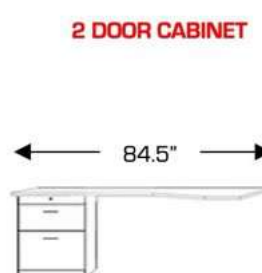

PWU 32x85

**ROLLING DESK CART**  
On castors, File Cart  
Rolls underneath.  
Finished open back

DC - 63w x 20d x 31h

**ROLLING FILE CART**  
Lateral file drawer,  
medium drawer and a  
pencil drawer on castors.  
Fits underneath Hidden  
Desk beds and Desk Cart.  
Finished back

FC 16x16x29

**NIGHTSTAND**  
Flush sides on top,  
baseboard  
notch. 2  
drawers with a  
pencil drawer

NS 24x16x29

**BOOKCASE**

BFS 16x85  
BGS 16x90

PBF 24x85  
PBQ 24x90

BFL 32x85  
BQL 32x90

**DOOR CABINET**

84.5"

FD - Desk Base  
STRAIGHT Desktop

PCF 24x85  
PCQ 24x90

DFS 16x85  
DGS 16x90

**2 DOOR CABINET**

84.5"

LD - Desk Base  
with SHAPED Desktop

DFL 32x85  
DQL 32x90