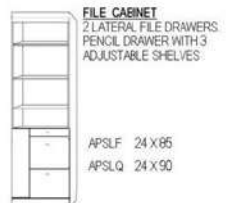

**FV Queen**  
Panel Foot Wallbed

**Standard Cabinet - 50**  
65 x 90 x 17 (86)  
Straight Top  
Flat Headboard

**Supreme Cabinet - S50**  
70 x 90.5 x 24.5 (93)  
Wrap Crown  
Shelf Headboard  
(only 85" piers)

**Premium Cabinet - Z50**  
75 x 90x 20 (92)  
Straight Top  
Shelf Headboard  
Interior Bookcases

**Deluxe Cabinet - X50**  
75 x 90x 25 (92)  
Curved Top  
Shelf Headboard  
Interior Bookcases

**Ultra Cabinet - U50**  
80 x 90.5 x 23 (92)  
Wrap Crown  
Shelf Headboard  
Interior Bookcases  
(only 85" piers)

★ ADD LIGHTS and a USB charger to any Wallbed! ★

If ordering a Standard or Supreme Wallbed, choose from these pier options.

Sofa Dimensions: 76" w x 25" t x 33" deep  
5.5" arms, 66" of cushion, 16" from floor to top of cushion

# Side Cabinet & Desk Options

**NIGHTSTAND PIER with DOOR**  
2 drawers, pull out tray table,  
Open shelf and upper door

PUF 24x85  
PUQ 24x90

**NIGHTSTAND PIER CABINET**  
2 drawers, pull out tray table,  
With open adjustable shelves