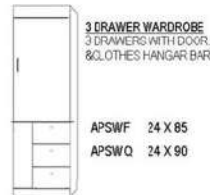

**FV Queen**  
Panel Foot Wallbed

**Standard Cabinet - 50**  
65 x 90 x 17 (86)  
Straight Top  
Flat Headboard

**Supreme Cabinet - S50**  
70 x 90.5 x 24.5 (93)  
Wrap Crown  
Shelf Headboard  
(only 85" piers)

**Premium Cabinet - Z50**  
75 x 90x 20 (92)  
Straight Top  
Shelf Headboard  
Interior Bookcases

**Deluxe Cabinet - X50**  
75 x 90x 25 (92)  
Curved Top  
Shelf Headboard  
Interior Bookcases

**Ultra Cabinet - U50**  
80 x 90.5 x 23 (92)  
Wrap Crown  
Shelf Headboard  
Interior Bookcases  
(only 85" piers)

★ ADD LIGHTS and a USB charger to any Wallbed! ★

If ordering a Standard or Supreme Wallbed, choose from these pier options.

Sofa Dimensions: 76" w x 25" t x 33" deep  
5.5" arms, 66" of cushion, 16" from floor to top of cushion

84.5"

FD - Desk Base  
STRAIGHT Desktop

PCF 24x85  
PCQ 24x90

DFS 16x85  
DGS 16x90

**2 DOOR CABINET**

84.5"

LD - Desk Base  
with SHAPED Desktop

DFL 32x85  
DQL 32x90