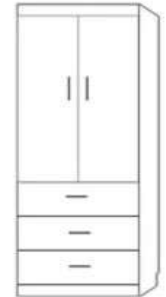

NFS 16x85 PNF 24x85  
NGS 16x90 PNG 24x90

**LATERAL FILES PIER CABINET**  
2 file drawers, pencil drawer  
With open adjustable shelves

LFS 16x85 PLF 24x85  
LGS 16x90 PLQ 24x90

**3 DRAWER PIER CABINET**  
3 drawers with open adjustable shelves

TFS 16x85 PTF 24x85 PGF 32x85  
TGS 16x90 PTQ 24x90 PGQ 32x90

**WARDROBE**  
3 drawers, upper  
door & clothes valet

PWF 24x85  
PWG 24x90

**FILE WARDROBE**  
2 lateral file drawers,  
Pencil drawer with upper  
door & clothes valet

PXF 24x85  
PXG 24x90

**3 DRAWER w/ DOOR**  
3 drawers, upper door

WFS 16x85  
WGS 16x90

**FILE WITH w/ DOOR**  
2 lateral file drawers,  
Pencil drawer  
with upper door

XFS 16x85  
XGS 16x90

**GUEST WARDROBE**  
3 drawers with  
2 upper doors  
& clothes valet

PWU 32x85

**ROLLING DESK CART**  
On castors, File Cart  
Rolls underneath.  
Finished open back

DC - 63w x 20d x 31h

**ROLLING FILE CART**  
Lateral file drawer,  
medium drawer and a  
pencil drawer on castors.  
Fits underneath Hidden  
Desk beds and Desk Cart.  
Finished back