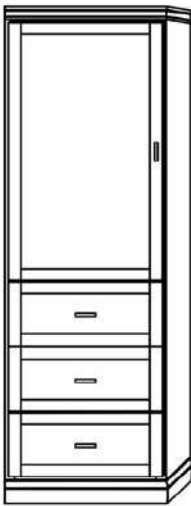

Vertical or Horizontal
Available Sizes:

- Queen
- Full
- Twin XL
- Twin

Vertical

Size	Height	Width	Depth	Projection
Twin	82 3/4"	45 1/2"	18 3/4"	81 7/8"
XL Twin	87 3/4"	45 1/2"	18 3/4"	86 7/8"
Full/Double	82 3/4"	60 1/2"	18 3/4"	81 7/8"
Queen	87 3/4"	66 1/2"	18 3/4"	86 7/8"

Horizontal

Size	Height	Width	Depth	Projection
Twin	47 1/2"	80"	16 5/8"	44 5/8"
XL Twin	47 1/2"	85"	16 5/8"	44 5/8"
Full/Double	62 1/2"	80"	16 5/8"	59 5/8"
Queen	68 1/2"	85"	16 5/8"	65 5/8"

Finishes, Crown Molding and Lighting

Standard Crown

Square Crown

Angled Crown*

Flex Lights*

Cabinet Options

All cabinets and nightstands are available in 3 widths: 18", 24" or 30"

File drawer cabinets only come in 24" wide

Cabinet depth is 16 inches (vs bed depth 18.75 inches)
Cabinet are 3" inches less in height than the bed

VC 212
(File Drawers)

VC 211
(File Drawers)

VC 209

VC 208

VC/HC 207

VC/HC 206

VC/HC 205★

VC/HC 204★