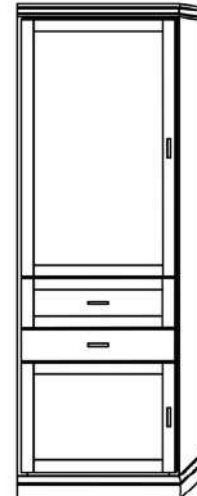

Vertical or Horizontal
Available Sizes:

- Queen
- Full
- Twin XL
- Twin

Vertical

Size	Height	Width	Depth	Projection
Twin	82 3/4"	45 1/2"	18 3/4"	81 7/8"
XL Twin	87 3/4"	45 1/2"	18 3/4"	86 7/8"
Full/Double	82 3/4"	60 1/2"	18 3/4"	81 7/8"
Queen	87 3/4"	66 1/2"	18 3/4"	86 7/8"

Standard Crown

Square Crown

Angled Crown*

Flex Lights*

Cabinet Options

All cabinets and nightstands are available in 3 widths: 18", 24" or 30"

File drawer cabinets only come in 24" wide

Cabinet depth is 16 inches (vs bed depth 18.75 inches)
Cabinet are 3" inches less in height than the bed

VC 212
(File Drawers)

VC 211
(File Drawers)

VC 209

VC 208

VC/HC 207

VC/HC 206

VC/HC 205★

VC/HC 204★

VC/HC 203

VC/HC 202

VC/HC 201

Night Stands

VNS 402

VNS 401

Straight Desk

WSC102 (pier), WS101 (base) + desktop