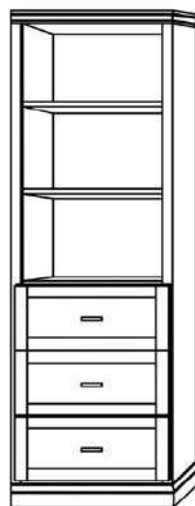

Vertical or Horizontal
Available Sizes:

- Queen
- Full
- Twin XL
- Twin

Vertical

Size	Height	Width	Depth	Projection
Twin	82 3/4"	45 1/2"	18 3/4"	81 7/8"
XL Twin	87 3/4"	45 1/2"	18 3/4"	86 7/8"
Full/Double	82 3/4"	60 1/2"	18 3/4"	81 7/8"
Queen	87 3/4"	66 1/2"	18 3/4"	86 7/8"

Horizontal

Size	Height	Width	Depth	Projection
Twin	47 1/2"	80"	16 5/8"	44 5/8"
XL Twin	47 1/2"	85"	16 5/8"	44 5/8"
Full/Double	62 1/2"	80"	16 5/8"	59 5/8"
Queen	68 1/2"	85"	16 5/8"	65 5/8"

Finishes, Crown Molding and Lighting

Standard Crown

Square Crown

Angled Crown*

Flex Lights*

Cabinet Options

All cabinets and nightstands are available in 3 widths: 18", 24" or 30"

File drawer cabinets only come in 24" wide

Cabinet depth is 16 inches (vs bed depth 18.75 inches)
Cabinet are 3" inches less in height than the bed

VC 212
(File Drawers)

VC 211
(File Drawers)

VC 209

VC 208

VC/HC 207

VC/HC 206

VC/HC 205★

VC/HC 204★