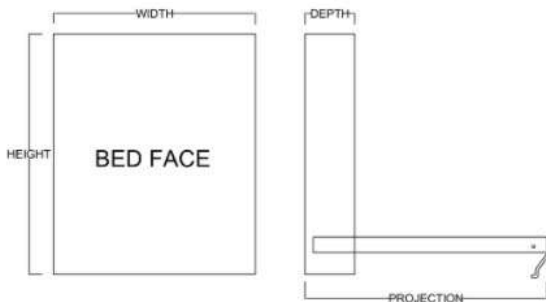

Vertical or Horizontal
Available Sizes:

- Queen
- Full
- Twin XL
- Twin

Vertical

Size	Height	Width	Depth	Projection
Twin	82 3/4"	45 1/2"	18 3/4"	81 7/8"
XL Twin	87 3/4"	45 1/2"	18 3/4"	86 7/8"
Full/Double	82 3/4"	60 1/2"	18 3/4"	81 7/8"
Queen	87 3/4"	66 1/2"	18 3/4"	86 7/8"

Horizontal

Size	Height	Width	Depth	Projection
Twin	47 1/2"	80"	16 5/8"	44 5/8"
XL Twin	47 1/2"	85"	16 5/8"	44 5/8"
Full/Double	62 1/2"	80"	16 5/8"	59 5/8"
Queen	68 1/2"	85"	16 5/8"	65 5/8"

Finishes, Crown Molding and Lighting

Standard Crown

Square Crown

Angled Crown*

Flex Lights*

Cabinet Options

All cabinets and nightstands are available in 3 widths: 18", 24" or 30"

File drawer cabinets only come in 24" wide

Cabinet depth is 16 inches (vs bed depth 18.75 inches)
Cabinet are 3" inches less in height than the bed

85" Wood desktop (matches Wallbed finish)
OR

85" Laminate desktop* (finishes below)

*can make smaller

Rolling Desk

H: 29 7/8" D: 22"

King/Queen: 64 13/16" W

Full: 58 13/16" W

Twin/Twin XL: 44 13/16" W