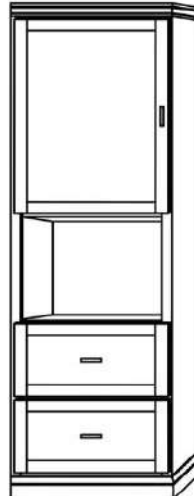

Vertical or Horizontal
Available Sizes:

- Queen
- Full
- Twin XL
- Twin

Vertical

Size	Height	Width	Depth	Projection
Twin	82 3/4"	45 1/2"	18 3/4"	81 7/8"
XL Twin	87 3/4"	45 1/2"	18 3/4"	86 7/8"
Full/Double	82 3/4"	60 1/2"	18 3/4"	81 7/8"
Queen	87 3/4"	66 1/2"	18 3/4"	86 7/8"

Horizontal

Size	Height	Width	Depth	Projection
Twin	47 1/2"	80"	16 5/8"	44 5/8"
XL Twin	47 1/2"	85"	16 5/8"	44 5/8"
Full/Double	62 1/2"	80"	16 5/8"	59 5/8"
Queen	68 1/2"	85"	16 5/8"	65 5/8"

Finishes, Crown Molding and Lighting

Standard Crown

Square Crown

Angled Crown*

Flex Lights*

Cabinet Options

All cabinets and nightstands are available in 3 widths: 18", 24" or 30"

File drawer cabinets only come in 24" wide

Cabinet depth is 16 inches (vs bed depth 18.75 inches)
Cabinet are 3" inches less in height than the bed

VC 212
(File Drawers)

VC 211
(File Drawers)

VC 209

VC 208

VC/HC 207

VC/HC 206

VC/HC 205★

VC/HC 204★