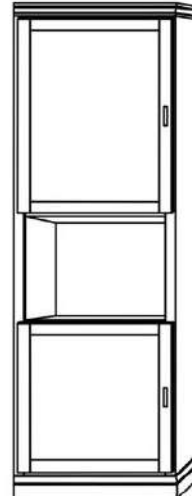

Vertical or Horizontal
Available Sizes:

- Queen
- Full
- Twin XL
- Twin

Vertical

Size	Height	Width	Depth	Projection
Twin	82 3/4"	45 1/2"	18 3/4"	81 7/8"
XL Twin	87 3/4"	45 1/2"	18 3/4"	86 7/8"
Full/Double	82 3/4"	60 1/2"	18 3/4"	81 7/8"
Queen	87 3/4"	66 1/2"	18 3/4"	86 7/8"

Horizontal

Size	Height	Width	Depth	Projection
Twin	47 1/2"	80"	16 5/8"	44 5/8"
XL Twin	47 1/2"	85"	16 5/8"	44 5/8"
Full/Double	62 1/2"	80"	16 5/8"	59 5/8"
Queen	68 1/2"	85"	16 5/8"	65 5/8"

Finishes, Crown Molding and Lighting

Standard Crown

Square Crown

Angled Crown*

Flex Lights*

Cabinet Options

All cabinets and nightstands are available in 3 widths: 18", 24" or 30"

File drawer cabinets only come in 24" wide

Cabinet depth is 16 inches (vs bed depth 18.75 inches)
Cabinet are 3" inches less in height than the bed

VC 212
(File Drawers)

VC 211
(File Drawers)

VC 209

VC 208

VC/HC 207

VC/HC 206

VC/HC 205★

VC/HC 204★