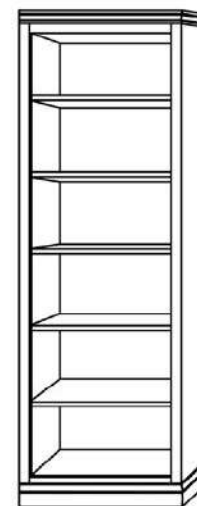

VC/HC 201

Night Stands