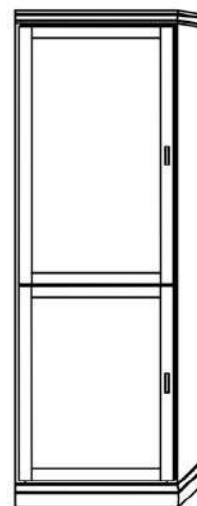

Vertical or Horizontal
Available Sizes:

- Queen
- Full
- Twin XL
- Twin

Vertical

Size	Height	Width	Depth	Projection
Twin	82 3/4"	45 1/2"	18 3/4"	81 7/8"
XL Twin	87 3/4"	45 1/2"	18 3/4"	86 7/8"
Full/Double	82 3/4"	60 1/2"	18 3/4"	81 7/8"
Queen	87 3/4"	66 1/2"	18 3/4"	86 7/8"

Horizontal

Size	Height	Width	Depth	Projection
Twin	47 1/2"	80"	16 5/8"	44 5/8"
XL Twin	47 1/2"	85"	16 5/8"	44 5/8"
Full/Double	62 1/2"	80"	16 5/8"	59 5/8"
Queen	68 1/2"	85"	16 5/8"	65 5/8"

Finishes, Crown Molding and Lighting

Standard Crown

Square Crown

Angled Crown*

Flex Lights*

Cabinet Options

All cabinets and nightstands are available in 3 widths: 18", 24" or 30"

File drawer cabinets only come in 24" wide

Cabinet depth is 16 inches (vs bed depth 18.75 inches)
Cabinet are 3" inches less in height than the bed

VC 212
(File Drawers)

VC 211
(File Drawers)

VC 209

VC 208

VC/HC 207

VC/HC 206

VC/HC 205★

VC/HC 204★