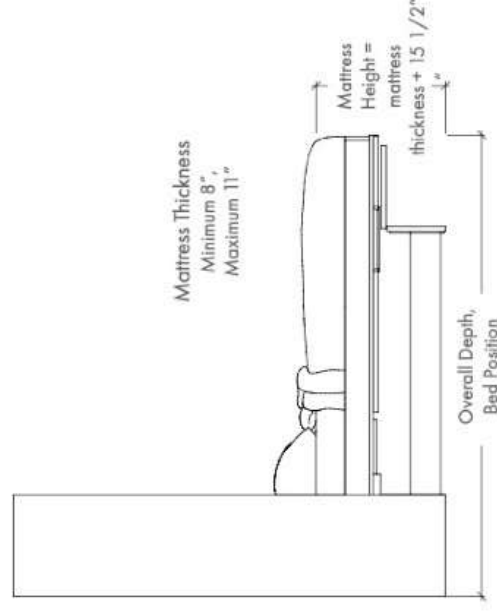

# The Walibed w/Table

**Walibeds**  
"More"

A comfortable extra bed for any room!

Front View, Table Position  
Bed Up

Front View, Bed Position  
Bed Down

Side View, Table Position  
Bed Up

Side View, Bed Position  
Bed Down

## Specifications

Select Size	Overall Width	Overall Height	Depth, Table Position	Overall Depth, Bed Position	Length of Table Top	Mattress Size
Full	59"	80"	68-3/4"	85-3/4"	49-3/8"	54" x 75"
Queen	65"	85"	73"	90-3/4"	54-3/8"	60" x 80"