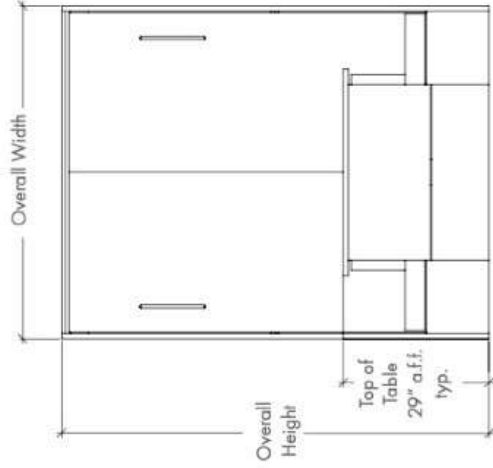

# The Wallbed w/Table

IF16 - Narrow Flex Cabinet

IF32 - Wide Flex Cabinet

IBK - Bookcase

IN - Nightstand

IO - Storage Ottoman

# The Walibed w/Table

**Walibeds**  
"More"

A comfortable extra bed for any room!

Front View, Table Position  
Bed Up

Front View, Bed Position  
Bed Down

Side View, Table Position  
Bed Up

Side View, Bed Position  
Bed Down

## Specifications

Select Size	Overall Width	Overall Height	Depth, Table Position	Overall Depth, Bed Position	Length of Table Top	Mattress Size
Full	59"	80"	68-3/4"	85-3/4"	49-3/8"	54" x 75"
Queen	65"	85"	73"	90-3/4"	54-3/8"	60" x 80"