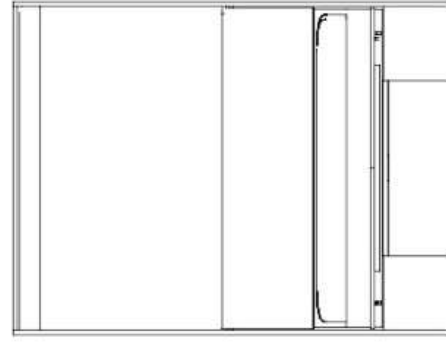

# The Wallbed w/Table

IF16 - Narrow Flex Cabinet

IF32 - Wide Flex Cabinet

IBK - Bookcase

IN - Nightstand

IO - Storage Ottoman

# The Walibed w/Table

**Walibeds**  
"More"

A comfortable extra bed for any room!

Front View, Table Position  
Bed Up

Front View, Bed Position  
Bed Down

Side View, Table Position  
Bed Up

Side View, Bed Position  
Bed Down

## Specifications

Select Size	Overall Width	Overall Height	Depth, Table Position	Overall Depth, Bed Position	Length of Table Top	Mattress Size
Full	59"	80"	68-3/4"	85-3/4"	49-3/8"	54" x 75"
Queen	65"	85"	73"	90-3/4"	54-3/8"	60" x 80"