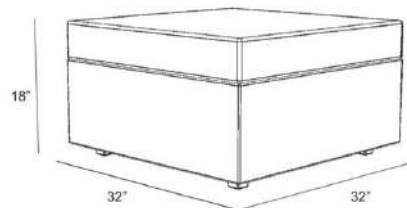

# The Wallbed w/Table

IF16 - Narrow Flex Cabinet

IF32 - Wide Flex Cabinet

IBK - Bookcase

IN - Nightstand

IO - Storage Ottoman

# The Walibed w/Table

**Walibeds**  
"More"

A comfortable extra bed for any room!

Front View, Table Position  
Bed Up

Front View, Bed Position  
Bed Down

Side View, Table Position  
Bed Up

Side View, Bed Position  
Bed Down

## Specifications

Select Size	Overall Width	Overall Height	Depth, Table Position	Overall Depth, Bed Position	Length of Table Top	Mattress Size
Full	59"	80"	68-3/4"	85-3/4"	49-3/8"	54" x 75"
Queen	65"	85"	73"	90-3/4"	54-3/8"	60" x 80"