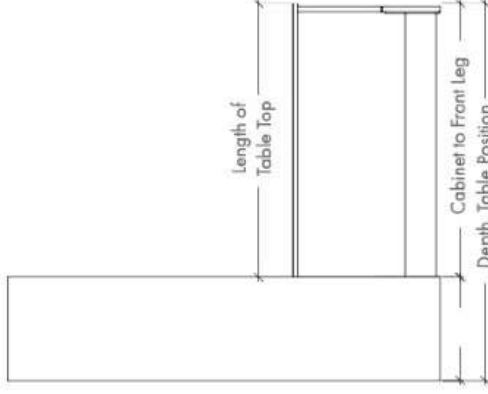

# The Walibed w/Table

**Walibeds**  
"More"

A comfortable extra bed for any room!

Front View, Table Position  
Bed Up

Front View, Bed Position  
Bed Down

Side View, Table Position  
Bed Up

Side View, Bed Position  
Bed Down

## Specifications

Select Size	Overall Width	Overall Height	Depth, Table Position	Overall Depth, Bed Position	Length of Table Top	Mattress Size
Full	59"	80"	68-3/4"	85-3/4"	49-3/8"	54" x 75"
Queen	65"	85"	73"	90-3/4"	54-3/8"	60" x 80"