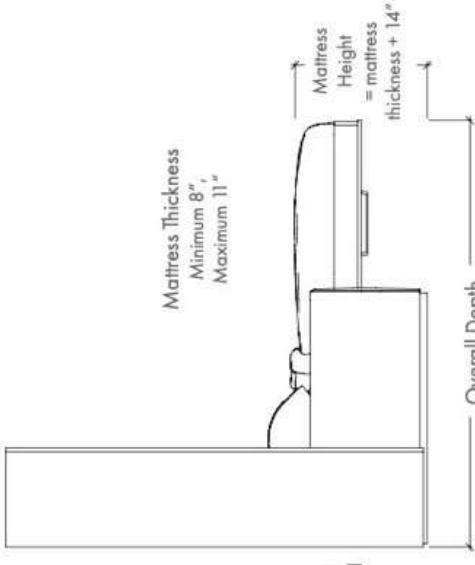

The Sofa Wallbed

IF16 - Narrow Flex Cabinet

IF32 - Wide Flex Cabinet

IBK - Bookcase

IN - Nightstand

IO - Storage Ottoman

ISB
Lighting &
Power Hub
(sofa bed only)

The Sofa Walibed

Front View, Sofa Position
Bed Up

Front View, Bed Position
Bed Down

Side View, Sofa Position
Bed Up

Side View, Bed Position
Bed Down

Mattress Height = mattress thickness + 14"

Specifications

Select Size	Overall Width	Overall Height	Interior Width	Overall Depth, Bed Position	Mattress Size
<input type="checkbox"/> Full <input type="checkbox"/> Queen	70-7/8" 76-7/8"	80" 85"	58-3/8" 64-3/8"	80-5/8" 86"	54" x 75" 60" x 80"