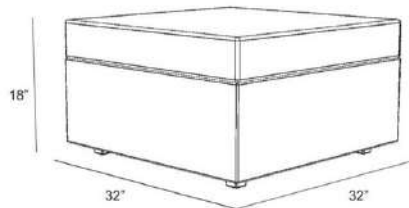

The Sofa Wallbed

IF16 - Narrow Flex Cabinet

IF32 - Wide Flex Cabinet

IBK - Bookcase

IN - Nightstand

IO - Storage Ottoman

ISB
Lighting &
Power Hub
(sofa bed only)

The Sofa Walibed

Front View, Sofa Position
Bed Up

Front View, Bed Position
Bed Down

Side View, Sofa Position
Bed Up

Side View, Bed Position
Bed Down

Mattress Height = mattress thickness + 14"

Specifications

Select Size	Overall Width	Overall Height	Interior Width	Overall Depth, Bed Position	Mattress Size
<input type="checkbox"/> Full <input type="checkbox"/> Queen	70-7/8" 76-7/8"	80" 85"	58-3/8" 64-3/8"	80-5/8" 86"	54" x 75" 60" x 80"