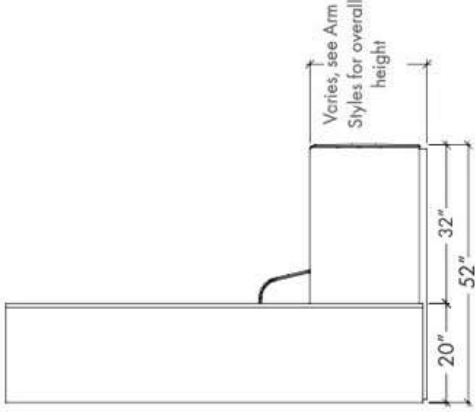

The Sofa Wallbed

IF16 - Narrow Flex Cabinet

IF32 - Wide Flex Cabinet

IBK - Bookcase

IN - Nightstand

IO - Storage Ottoman

ISB
Lighting &
Power Hub
(sofa bed only)

The Sofa Walibed

Front View, Sofa Position
Bed Up

Front View, Bed Position
Bed Down

Side View, Sofa Position
Bed Up

Side View, Bed Position
Bed Down

Mattress Height = mattress thickness + 14"

Specifications

Select Size	Overall Width	Overall Height	Interior Width	Overall Depth, Bed Position	Mattress Size
<input type="checkbox"/> Full <input type="checkbox"/> Queen	70-7/8" 76-7/8"	80" 85"	58-3/8" 64-3/8"	80-5/8" 86"	54" x 75" 60" x 80"