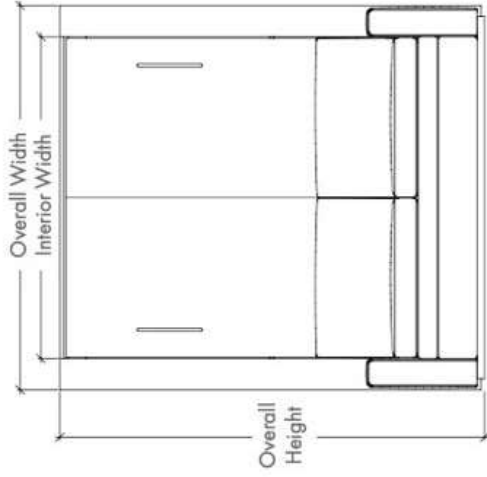

The Sofa Wallbed

IF16 - Narrow Flex Cabinet

IF32 - Wide Flex Cabinet

IBK - Bookcase

IN - Nightstand

IO - Storage Ottoman

ISB
Lighting &
Power Hub
(sofa bed only)

The Sofa Walibed

Front View, Sofa Position
Bed Up

Front View, Bed Position
Bed Down

Side View, Sofa Position
Bed Up

Side View, Bed Position
Bed Down

Mattress Height = mattress thickness + 14"

Specifications

Select Size	Overall Width	Overall Height	Interior Width	Overall Depth, Bed Position	Mattress Size
<input type="checkbox"/> Full <input type="checkbox"/> Queen	70-7/8" 76-7/8"	80" 85"	58-3/8" 64-3/8"	80-5/8" 86"	54" x 75" 60" x 80"