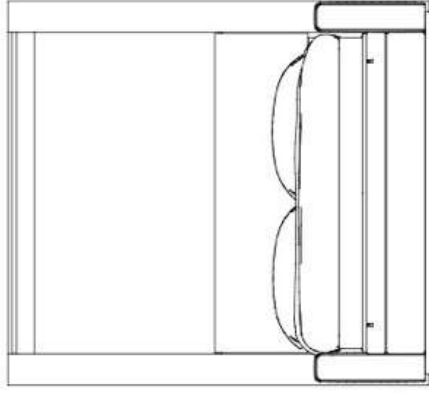

The Sofa Wallbed

IF16 - Narrow Flex Cabinet

IF32 - Wide Flex Cabinet

IBK - Bookcase

IN - Nightstand

IO - Storage Ottoman

ISB
Lighting &
Power Hub
(sofa bed only)

The Sofa Walibed

Front View, Sofa Position
Bed Up

Front View, Bed Position
Bed Down

Side View, Sofa Position
Bed Up

Side View, Bed Position
Bed Down

Mattress Height = mattress thickness + 14"

Specifications

Select Size	Overall Width	Overall Height	Interior Width	Overall Depth, Bed Position	Mattress Size
<input type="checkbox"/> Full <input type="checkbox"/> Queen	70-7/8" 76-7/8"	80" 85"	58-3/8" 64-3/8"	80-5/8" 86"	54" x 75" 60" x 80"