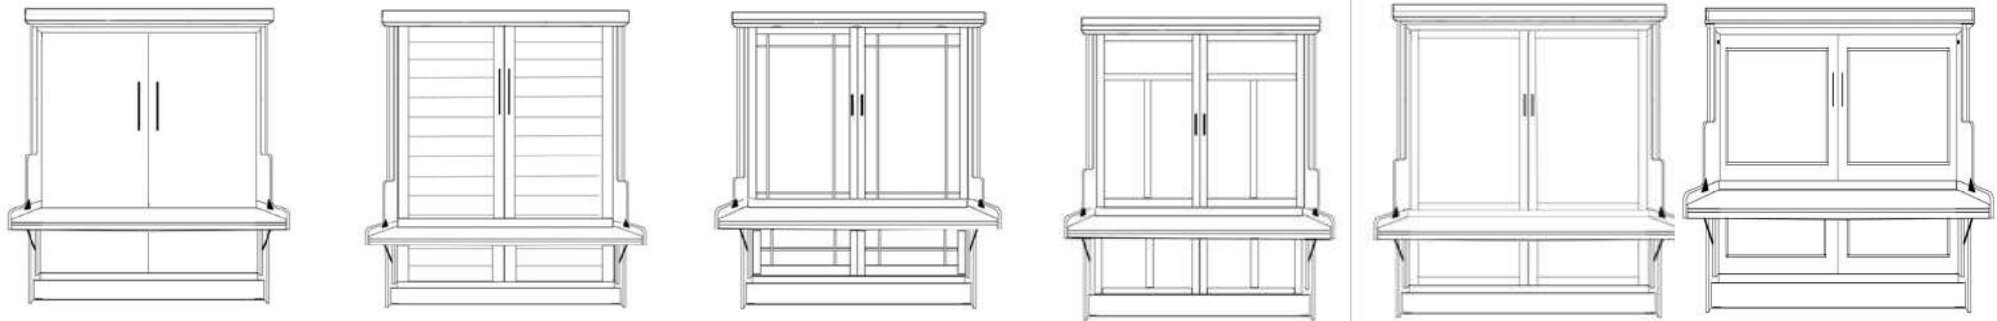

VERTICAL HIDDEN BED