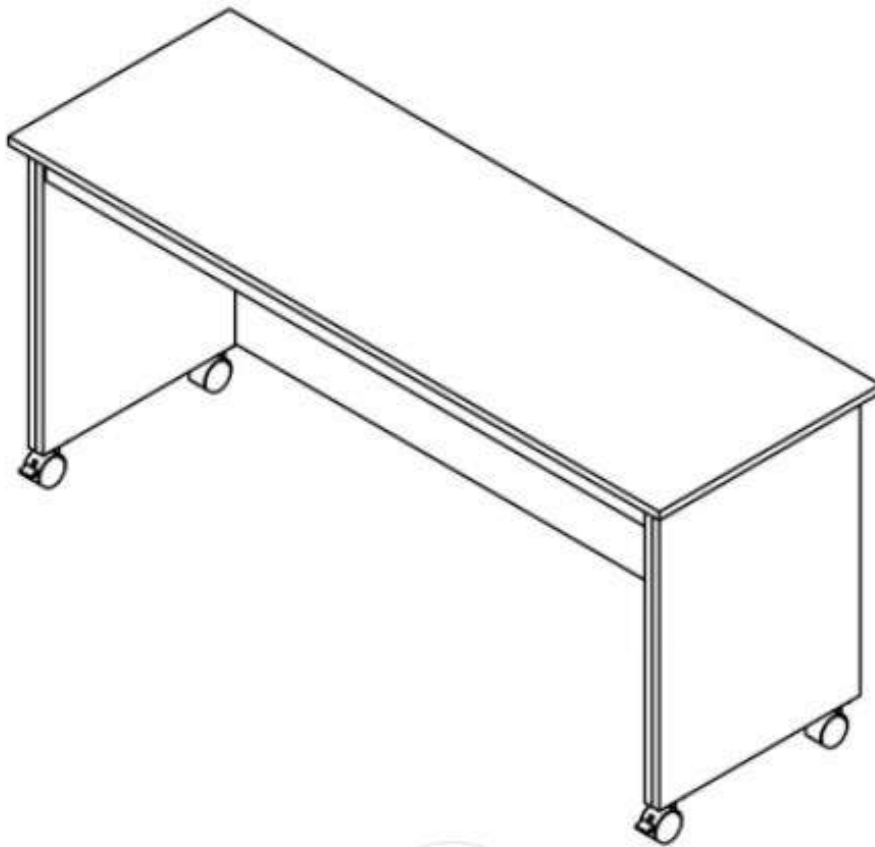

Great for small
workspace needs

Gives you the workspace
when you need it, closes
to 16" deep when you
don't!

Available with these Collections

Workstation Options

Rolling/Roll Away Desk

Wallbeds
"n" More

A comfortable extra
bed for any room!

Matches the Width of your Wallbed

Can be rolled to the opposite wall
or corner when the Wallbed needs
to be used

Great additional workspace to add
to any of our Wallbeds or even to
another Workstation Option