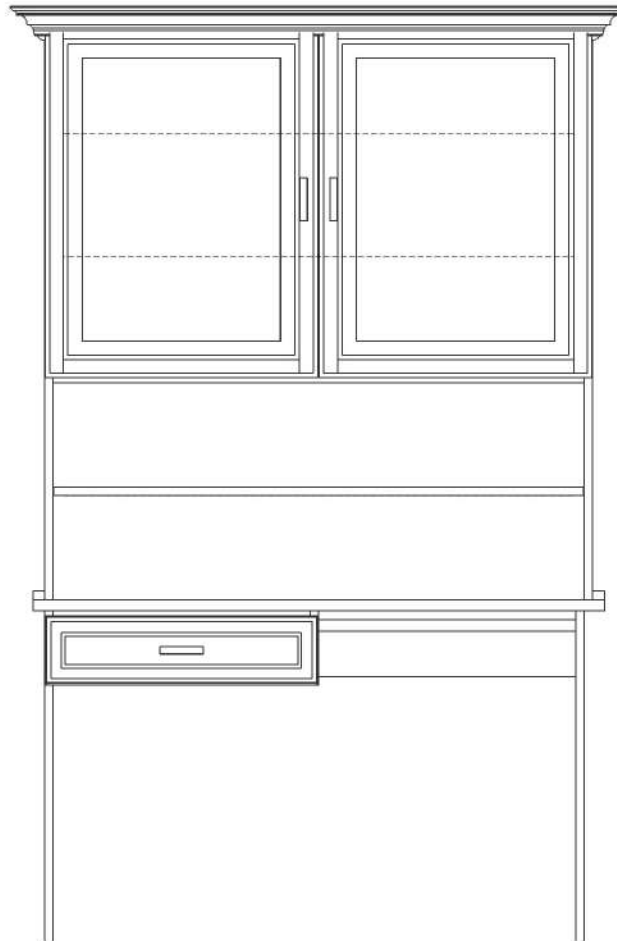

Workstation Options

Executive Desk – 3 Pieces

Wallbeds
"n" More

A comfortable extra
bed for any room!

3 separate pieces:
Desk, Return and Hutch

Widths and Lengths:
Can be adjusted to fit your space

Feels like an Executive Office

Available with these Collections

Workstation Options

Straight Pier Desk

Wallbeds
"n" More

A comfortable extra
bed for any room!

With upper and lower door

With lower door

With bookshelf

Available with these Collections

Workstation Options

Straight Pier Desk (Heartland Only)

Wallbeds
"n" More

A comfortable extra
bed for any room!

Desktop Available in:

- Wood desktop (to match Wallbed finish)
 - One size only (85")
- Laminate desktop (finishes below)
 - Standard length 85"
 - Can be customized smaller