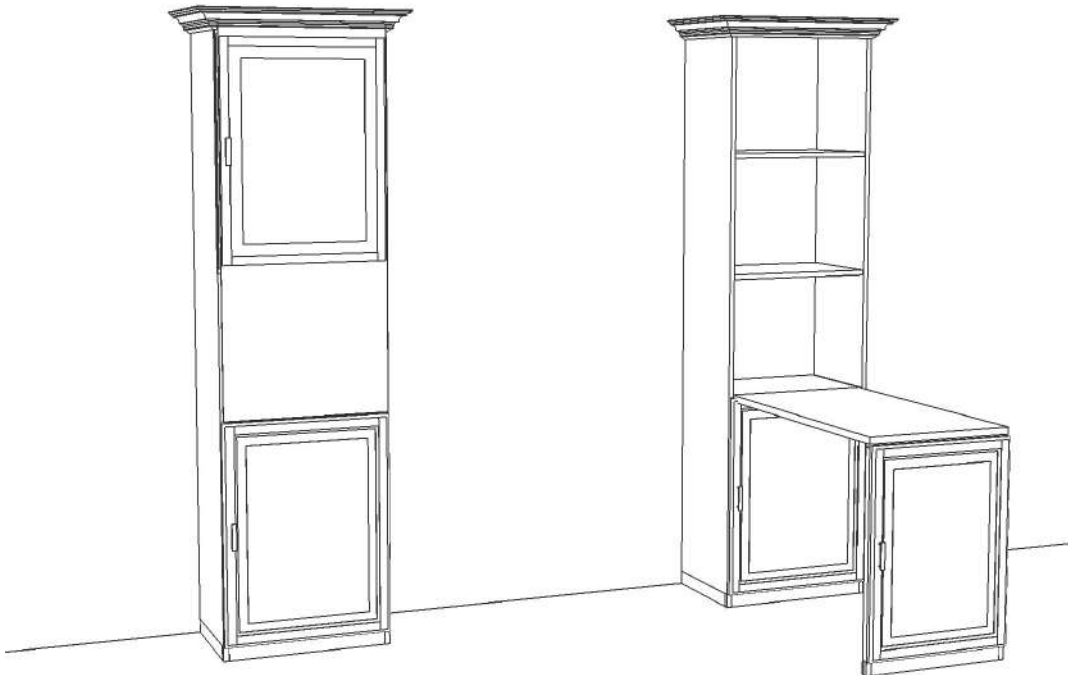

With lower door

With bookshelf

Available with these Collections

Workstation Options

Murphy Desk Pier

Wallbeds
"n" More

A comfortable extra
bed for any room!

Drop Down Desk:
Hides as a cabinet

Great for small
workspace needs

Gives you the workspace
when you need it, closes
to 16" deep when you
don't!

Available with these Collections

Workstation Options

Rolling/Roll Away Desk

Wallbeds
"n" More

A comfortable extra
bed for any room!