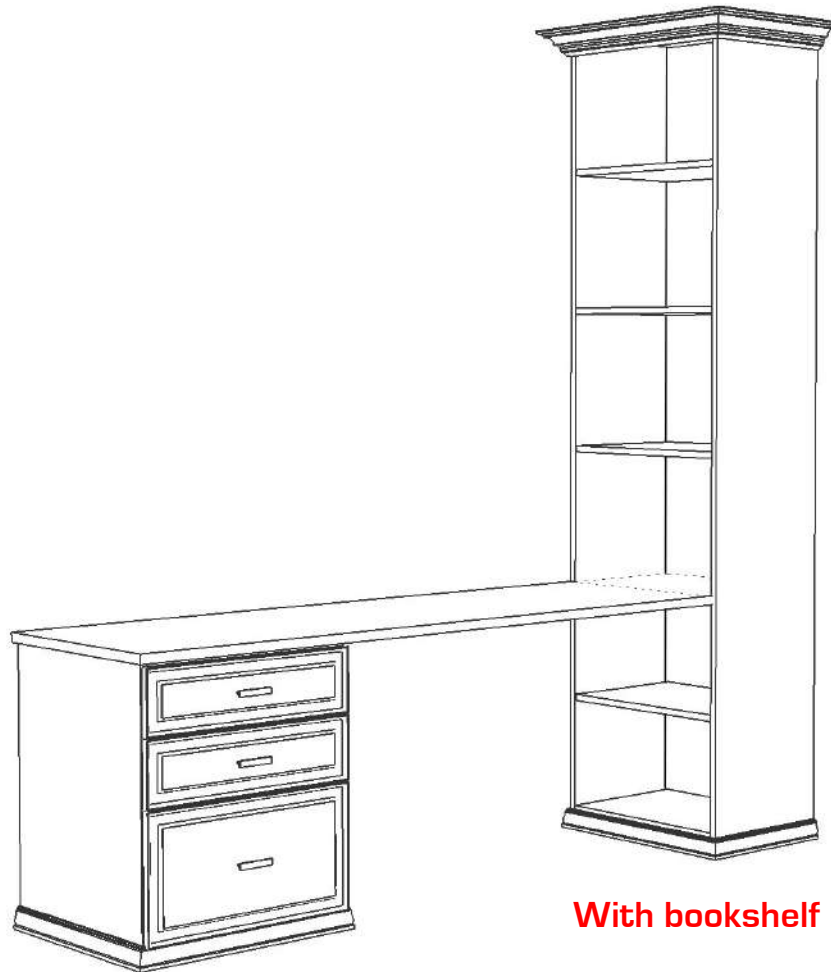

Workstation Options

Executive Desk – 3 Pieces

Wallbeds
"n" More

A comfortable extra
bed for any room!

3 separate pieces:
Desk, Return and Hutch

Widths and Lengths:
Can be adjusted to fit your space

Feels like an Executive Office

Available with these Collections

Workstation Options

Straight Pier Desk

Wallbeds
"n" More

A comfortable extra
bed for any room!

With upper and lower door

With lower door

With bookshelf

Available with these Collections

Workstation Options

Straight Pier Desk (Heartland Only)

Wallbeds
"n" More

A comfortable extra
bed for any room!

Desktop Available in:

- Wood desktop (to match Wallbed finish)
 - One size only (85")
- Laminate desktop (finishes below)
 - Standard length 85"
 - Can be customized smaller