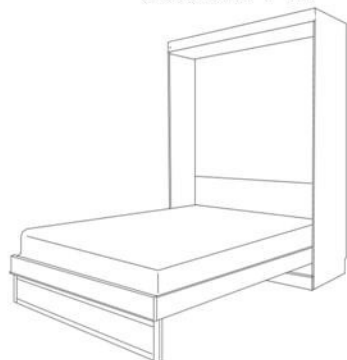

YELLOWSTONE

STANDARD

DELUXE

PREMIUM

Straight top-flat headboard • Curved Top- Shelf Hdbd-Bookcases • Straight Top-Shelf Hdbd-Bookcases

FINISHES:

- NATURAL HONEY MAPLE
- SUNSET COGNAC
- BARK GRAY GRAY
- CINNAMON CARAMEL
- ESPRESSO

PREMIUM FINISHES:

- WHITE
- ALABASTER
- COBALT

	SKU	DIMENSION CLOSED	DIMENSION OPEN
QUEEN STANDARD	YV50	65w x 17d x 90h	65w x 86d x 90h
FULL STANDARD	YV46	59w x 17d x 85h	59w x 81d x 85h
QUEEN DELUXE	YVX50	75w x 25d x 90h	75w x 92d x 90h
QUEEN PREMIUM	YVZ50	75w x 20d x 90h	75w x 92d x 90h

3 DRAWER-2 DOOR

- 3 drawers -with 2 Doors. Inside has clothes hangar bar.
- YPWU 32 x 85

2 DOOR

- DESK BASE-1 lateral file drawer, medium drawer & pencil drawer
- 69"
- YDFL 32 X 85
 - YDQL 32 X 90
 - BSDL Shaped Desktop
 - YLD 24 X 90