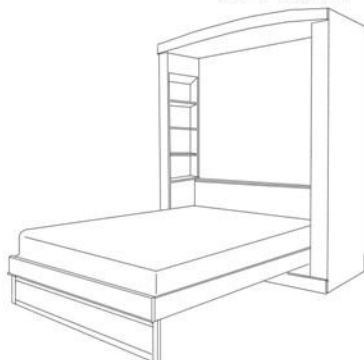

YELLOWSTONE

STANDARD

DELUXE

PREMIUM

Straight top-flat headboard • Curved Top- Shelf Hdbd-Bookcases • Straight Top-Shelf Hdbd-Bookcases

FINISHES:

- NATURAL HONEY MAPLE
- SUNSET COGNAC
- BARK GRAY GRAY
- CINNAMON CARAMEL
- ESPRESSO

PREMIUM FINISHES:

- WHITE
- ALABASTER
- COBALT

	SKU	DIMENSION CLOSED	DIMENSION OPEN
QUEEN STANDARD	YV50	65w x 17d x 90h	65w x 86d x 90h
FULL STANDARD	YV46	59w x 17d x 85h	59w x 81d x 85h
QUEEN DELUXE	YVX50	75w x 25d x 90h	75w x 92d x 90h
QUEEN PREMIUM	YVZ50	75w x 20d x 90h	75w x 92d x 90h