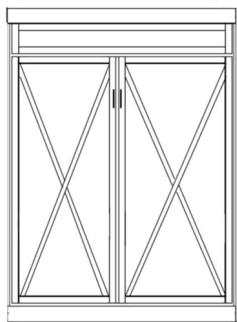

YELLOWSTONE

STANDARD

DELUXE

PREMIUM

Straight top-flat headboard • Curved Top- Shelf Hdbd-Bookcases • Straight Top-Shelf Hdbd-Bookcases

FINISHES:

- NATURAL HONEY MAPLE
- SUNSET COGNAC
- BARK GRAY GRAY
- CINNAMON CARAMEL
- ESPRESSO

PREMIUM FINISHES:

- WHITE
- ALABASTER
- COBALT

	SKU	DIMENSION CLOSED	DIMENSION OPEN
QUEEN STANDARD	YV50	65w x 17d x 90h	65w x 86d x 90h
FULL STANDARD	YV46	59w x 17d x 85h	59w x 81d x 85h
QUEEN DELUXE	YVX50	75w x 25d x 90h	75w x 92d x 90h
QUEEN PREMIUM	YVZ50	75w x 20d x 90h	75w x 92d x 90h

3 DRAWER-2 DOOR

- 3 drawers -with 2 Doors. Inside has clothes hangar bar.
- YPWU 32 x 85

2 DOOR

- DESK BASE-1 lateral file drawer, medium drawer & pencil drawer
- 69"
- YDFL 32 X 85
 - YDQL 32 X 90
 - BSDL Shaped Desktop
 - YLD 24 X 90