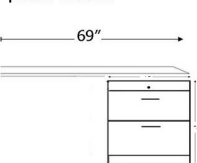

PREMIUM FINISHES:

- WHITE
- ALABASTER
- COBALT

	SKU	DIMENSION CLOSED	DIMENSION OPEN
QUEEN STANDARD	OV50	65w x 17d x 90h	65w x 86d x 90h
FULL STANDARD	OV46	59w x 17d x 85h	59w x 81d x 85h
TWIN STANDARD	OV33	44w x 17d x 85h	44w x 81d x 85h
TWIN XL	OX33	44w x 17d x 90h	44w x 86d x 90h
QUEEN DELUXE	OVX50	75w x 25d x 90h	75w x 92d x 90h
QUEEN PREMIUM	OVZ50	75w x 20d x 90h	75w x 92d x 90h

2 LATERAL FILES-PENCIL

- 2 Lateral File Drawers , pencil drawer with 3 adj. shelves
- ALFS 16 X 85
 - ALQS 16 X 90
 - APLF 24 X 85
 - APLQ 24 X 90

3 DRAWER-2 DOOR

- 3 drawers -with 2 Doors. Inside has clothes hangar bar.
- APWU 32 x 85

2 DRAWER NIGHTSTAND-DOOR

- 2 Drawers -pull out tray with 1 open shelf and Door..
- AUFS 16 X 85
 - AUQS 16 X 90
 - APUF 24 X 85
 - APUQ 24 X 90

BOOKCASE

- ABFS 16 X 85
- ABQS 16 X 90
- APBF 24 X 85
- APBQ 24 X 90
- ABFL 32 X 85
- ABQL 32 X 90

FOLD DOWN DESK

- APAF 24 x 85

- DESK-DC 63w X 31 1/2h x 22d
- FILE CART AFC 16 5/8x 28 1/2 x 22

2 DOOR

- DESK BASE-1 lateral file drawer, medium drawer & pencil drawer

- ADFL 32 X 85
- AQFL 32 X 90
- BSDL Shaped Desktop
- ALD 24 X 90