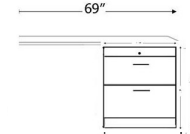

PREMIUM FINISHES:

- WHITE
- ALABASTER
- COBALT

	SKU	DIMENSION CLOSED	DIMENSION OPEN
QUEEN STANDARD	OV50	65w x 17d x 90h	65w x 86d x 90h
FULL STANDARD	OV46	59w x 17d x 85h	59w x 81d x 85h
TWIN STANDARD	OV33	44w x 17d x 85h	44w x 81d x 85h
TWIN XL	OX33	44w x 17d x 90h	44w x 86d x 90h
QUEEN DELUXE	OVX50	75w x 25d x 90h	75w x 92d x 90h
QUEEN PREMIUM	OVZ50	75w x 20d x 90h	75w x 92d x 90h

2 DRAWER NIGHTSTAND-DOOR

- 2 Drawers -pull out tray with 1 open shelf and Door..
- AUFS 16 X 85
 - AUQS 16 X 90
 - APUF 24 X 85
 - APUQ 24 X 90

BOOKCASE

- ABFS 16 X 85
- ABQS 16 X 90
- APBF 24 X 85
- APBQ 24 X 90
- ABFL 32 X 85
- ABQL 32 X 90

FOLD DOWN DESK

- APAF 24 x 85

- DESK-DC 63w X 31 1/2h x 22d
- FILE CART AFC 16 5/8x 28 1/2 x 22

2 DOOR

- DESK BASE-1 lateral file drawer, medium drawer & pencil drawer

- ADFL 32 X 85
- AQFL 32 X 90
- BSDL Shaped Desktop
- ALD 24 X 90

1 DOOR

- DESK BASE-1 lateral file drawer, medium drawer & pencil drawer

- ADFS 16 X 85
- ADQS 16 X 90
- APCF 24 X 85
- APCQ 24 X 90
- BSD Straight desktop
- AFD DESK BASE

PRODUCT OPTIONS ARE SUBJECT TO CHANGE WITHOUT NOTICE