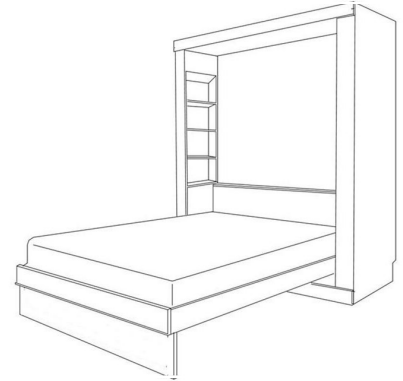

SONOMA

STANDARD

DELUXE

PREMIUM

Straight top-flat headboard ♦ Curved Top- Shelf Hdbd-Bookcases ♦ Straight Top-Shelf Hdbd-Bookcases

STANDARD FINISHES:

- NATURAL HONEY MAPLE
- SUNSET COGNAC
- BARK GRAY GRAY
- CINNAMON CARAMEL
- ESPRESSO

PREMIUM FINISHES:

- WHITE
- ALABASTER
- COBALT

	SKU	DIMENSION CLOSED	DIMENSION OPEN
QUEEN STANDARD	OV50	65w x 17d x 90h	65w x 86d x 90h
FULL STANDARD	OV46	59w x 17d x 85h	59w x 81d x 85h
TWIN STANDARD	OV33	44w x 17d x 85h	44w x 81d x 85h
TWIN XL	OX33	44w x 17d x 90h	44w x 86d x 90h
QUEEN DELUXE	OVX50	75w x 25d x 90h	75w x 92d x 90h
QUEEN PREMIUM	OVZ50	75w x 20d x 90h	75w x 92d x 90h

SONOMA PIER CABINETS standard, Deluxe, Premium cabinets accept all handle options

3 DRAWER

- ATFS 16 X 85
- ATQS 16 X 90
- APTF 24 X 85
- APTQ 24 X 90
- APGF 32 X 85
- APGQ 32 X 90

3 DRAWER-DOOR

- AWFS 16 X 85
- AWQS 16 X 90
- APWF 24 X 85
- APWQ 24 X 90