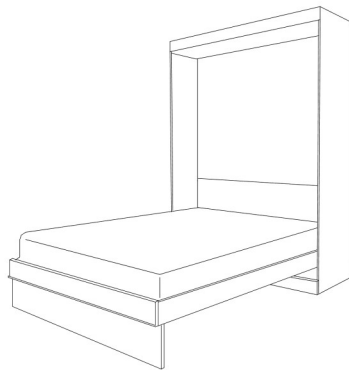

SONOMA

STANDARD

DELUXE

PREMIUM

Straight top-flat headboard ♦ Curved Top- Shelf Hdbd-Bookcases ♦ Straight Top-Shelf Hdbd-Bookcases

STANDARD FINISHES:

- NATURAL HONEY MAPLE
- SUNSET COGNAC
- BARK GRAY GRAY
- CINNAMON CARAMEL
- ESPRESSO

PREMIUM FINISHES:

- WHITE
- ALABASTER
- COBALT

	SKU	DIMENSION CLOSED	DIMENSION OPEN
QUEEN STANDARD	OV50	65w x 17d x 90h	65w x 86d x 90h
FULL STANDARD	OV46	59w x 17d x 85h	59w x 81d x 85h
TWIN STANDARD	OV33	44w x 17d x 85h	44w x 81d x 85h
TWIN XL	OX33	44w x 17d x 90h	44w x 86d x 90h
QUEEN DELUXE	OVX50	75w x 25d x 90h	75w x 92d x 90h
QUEEN PREMIUM	OVZ50	75w x 20d x 90h	75w x 92d x 90h

SONOMA PIER CABINETS standard, Deluxe, Premium cabinets accept all handle options

3 DRAWER

- ATFS 16 X 85
- ATQS 16 X 90
- APTF 24 X 85
- APTQ 24 X 90
- APGF 32 X 85
- APGQ 32 X 90

3 DRAWER-DOOR

- AWFS 16 X 85
- AWQS 16 X 90
- APWF 24 X 85
- APWQ 24 X 90