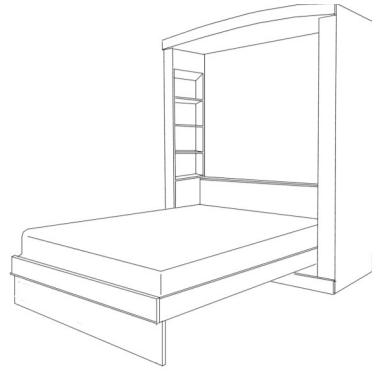

SONOMA

STANDARD

DELUXE

PREMIUM

Straight top-flat headboard ♦ Curved Top- Shelf Hdbd-Bookcases ♦ Straight Top-Shelf Hdbd-Bookcases

STANDARD FINISHES:

- NATURAL HONEY MAPLE
- SUNSET COGNAC
- BARK GRAY GRAY
- CINNAMON CARAMEL
- ESPRESSO

PREMIUM FINISHES:

- WHITE
- ALABASTER
- COBALT

	SKU	DIMENSION CLOSED	DIMENSION OPEN
QUEEN STANDARD	OV50	65w x 17d x 90h	65w x 86d x 90h
FULL STANDARD	OV46	59w x 17d x 85h	59w x 81d x 85h
TWIN STANDARD	OV33	44w x 17d x 85h	44w x 81d x 85h
TWIN XL	OX33	44w x 17d x 90h	44w x 86d x 90h
QUEEN DELUXE	OVX50	75w x 25d x 90h	75w x 92d x 90h
QUEEN PREMIUM	OVZ50	75w x 20d x 90h	75w x 92d x 90h

SONOMA PIER CABINETS standard, Deluxe, Premium cabinets accept all handle options

3 DRAWER

- ATFS 16 X 85
- ATQS 16 X 90
- APTF 24 X 85
- APTQ 24 X 90
- APGF 32 X 85
- APGQ 32 X 90

3 DRAWER-DOOR

- AWFS 16 X 85
- AWQS 16 X 90
- APWF 24 X 85
- APWQ 24 X 90