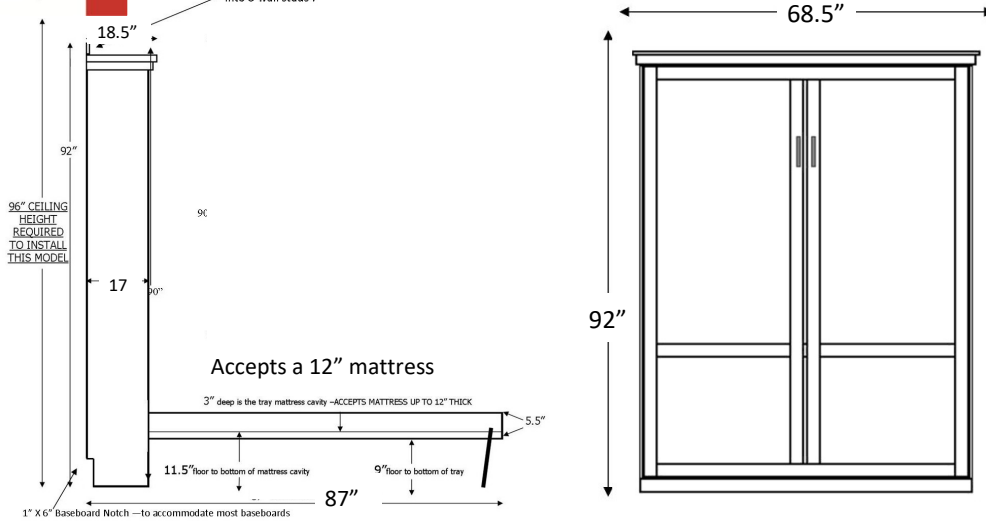

A comfortable extra bed for any room!

Must be securely fastened through the back of the top assembly into 3 wall studs.

HANDLE OPTION 5" CENTER

SKU	DESCRIPTION	CLOSED DIMENSIONS	OPEN DIMENSIONS
SV50	QUEEN VERTICAL SARATOGA	68.5 x 18.5 x 92	68.5 x 87 x 92

Pier cabinets – Accepts 85" tall cabinets (step down 5") Must specify left or right side when facing the bed

 <p>3 DRAWER 3 Drawers –with 3 open adjustable</p> <p>STFS 18.5 x 85 SPTF 26.5 x 85 SPGF 34.5 x 85</p>	 <p>2 DRAWER NIGHTSTAND 2 Drawers –pull out tray with 3 open adjustable shelves.</p> <p>SNFS 18.5 x 85 SPNF 26.5 x 85</p>	 <p>2 LATERAL FILES-PENCIL 2 Lateral File Drawers , pencil drawer with 3 adj. shelves</p> <p>SLFS 18.5 x 85 SPLF 26.5 x 85</p>	 <p>2 DRAWER NIGHTSTAND-DOOR 2 Drawers -pull out tray with 1 open shelf and Door..</p> <p>SUFS 18.5 x 85 SPUF 26.5 x 85</p>			
 <p>3 DRAWER-DOOR 3 Drawers with Door.</p> <p>SWFS 18.5 x 85 SPWF 26.5 x 85</p>	 <p>2 FILE DRAWERS-PENCIL-DOOR 2 lateral file drawers pencil- with Door. Inside has 3 shelves.</p> <p>SXFS 18.5 x 85 SPXF 26.5 x 85</p>	 <p>3 DRAWERS-2-DOOR 3 drawers -with 2 Doors. Inside has clothes hangar bar.</p> <p>SPWU 34.5 x 85</p>	 <p>BOOKCASE Center fixed shelf and</p> <p>SBFS 18.5 x 85 SPBF 26.5 x 85 SBFL 34.5 x 85</p>			
 <p>SPAF 26.5 x 85</p>	 <p>DESK CART-DC 63w x 31.5h x 22d</p>	 <p>FILE CART-SFC 16 5/8w x 28.5h x 22d</p>	 <p>SDFL 34.5 x 85</p>	 <p>SDFS 18.5 x 85</p>		
 <p>NIGHTSTAND-3 Drawers-pencil SNS 25.5 x 85.5</p>	 <p>NIGHTSTAND-2 drawer with tray SNST 25.5 x 85.5</p>	 <p>BSDL 30 x 84 long desktop</p>	 <p>SDFD 24w x 17d x 28h</p>	 <p>SPCF 26.5 x 85</p>	 <p>BSD 20 x 84 long desktop</p>	 <p>SFD 24w x 17d x 28h</p>