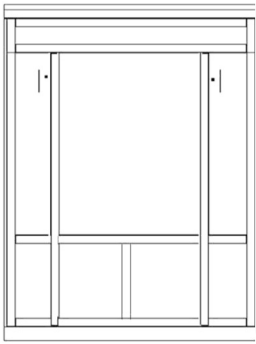

# RYLAND TABLE

STANDARD

DELUXE

PREMIUM

Straight top-flat headboard • Curved Top- Shelf Hdbd-Bookcases • Straight Top-Shelf Hdbd-Bookcases

**FINISHES:**

- NATURAL HONEY MAPLE
- SUNSET COGNAC
- BARK GRAY GRAY
- CINNAMON CARAMEL
- ESPRESSO
- PREMIUM FINISHES: +10%**
- WHITE
- ALABASTER
- COBALT

	SKU	DIMENSION CLOSED	DIMENSION OPEN
QUEEN STANDARD TABLE	<b>RVT50</b>	65w x 17d x 90h	65w x 86d x 90h
QUEEN DELUXE TABLE	<b>RVXT50</b>	75w x 25d x 90h	75w x 92d x 90h
QUEEN PREMIUM TABLE	<b>RVZ50</b>	75w x 20d x 90h	75w x 92d x 90h

## RYLAND standard, deluxe, premium side storage cabinets

Pier cabinets- Accepts 90" tall or 85" tall

**3 DRAWER**

- RTFS 16 X 85
- RTQS 16 X 90
- RPTF 24 X 85
- RPTQ 24 X 90
- RPGF 32 X 85
- RPGQ 32 X 90

**NIGHTSTAND-3 DRAWER-RNS** 24w x 17d x 28h

**NIGHTSTAND-TRAY-RNST** 24w x 17d x 28h

- BSDL Shaped Desktop
- RLD 24 X 90

- BSD Straight desktop
- RFD DESK BASE

PRODUCT OPTIONS ARE SUBJECT TO CHANGE WITHOUT NOTICE