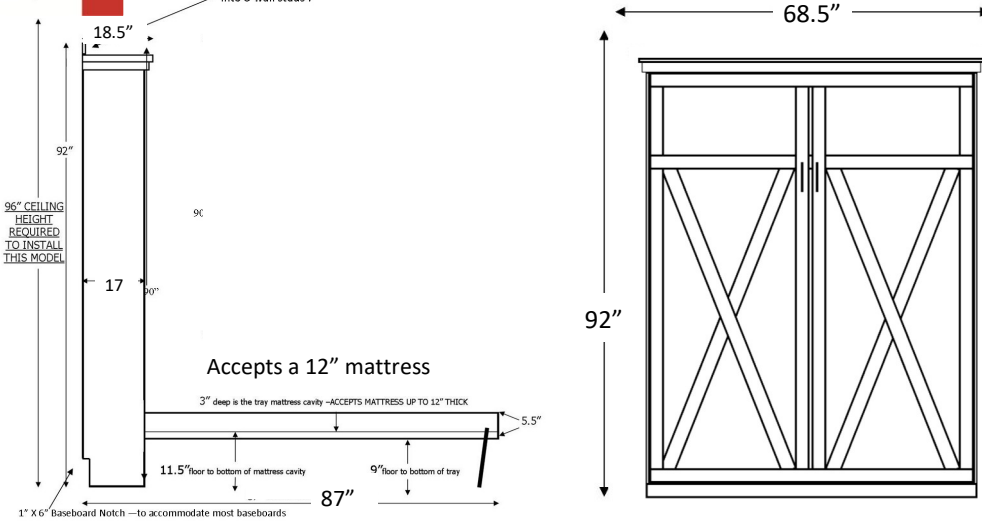

A comfortable extra bed for any room!

Must be securely fastened through the back of the top assembly into 3 wall studs.

HANDLE OPTION 5" CENTER

SKU	DESCRIPTION	CLOSED DIMENSIONS	OPEN DIMENSIONS
KV50	QUEEN VERTICAL KEYSTONE	68.5 x 18.5 x 92	68.5 x 87 x 92

Pier cabinets – Accepts 85" tall cabinets (step down 5") Must specify left or right side when facing the bed

 <p>3 DRAWER 3 Drawers –with 3 open adjustable</p> <p>KTFS 18.5 x 85 KPTF 26.5 x 85 KPGF 34.5 x 85</p>	 <p>2 DRAWER NIGHTSTAND 2 Drawers –pull out tray with 3 open adjustable shelves.</p> <p>KNFS 18.5 x 85 KPNF 26.5 x 85</p>	 <p>2 LATERAL FILES-PENCIL 2 Lateral File Drawers , pencil drawer with 3 adj. shelves</p> <p>KLFS 18.5 x 85 KPLF 26.5 x 85</p>	 <p>2 DRAWER NIGHTSTAND-DOOR 2 Drawers -pull out tray with 1 open shelf and Door..</p> <p>KUFS 18.5 x 85 KPUF 26.5 x 85</p>
 <p>3 DRAWER-DOOR 3 Drawers with Door.</p> <p>KWFS 18.5 x 85 KPWF 26.5 x 85</p>	 <p>2 FILE DRAWERS-PENCIL-DOOR 2 lateral file drawers pencil-with Door. Inside has 3 shelves.</p> <p>KXFS 18.5 x 85 KPXF 26.5 x 85</p>	 <p>3 DRAWERS-2-DOOR 3 drawers -with 2 Doors. Inside has clothes hangar bar.</p> <p>KPWU 34.5 x 85</p>	 <p>BOOKCASE Center fixed shelf and</p> <p>KBFS 18.5 x 85 KPBF 26.5 x 85 KBFL 34.5 x 85</p>
 <p>KPAF 26.5 x 85</p>	 <p>DESK CART-DC 63w x 31.5h x 22d FILE CART-KFC 16 5/8w x 28.5h x 22d</p>	 <p>KDFL 34.5 x 85</p> <p>BSDL 30 x 84 long desktop KFD 24w x 17d x 28h</p>	 <p>KDFS 18.5 x 85</p> <p>KPCF 26.5 x 85 BSD 20 x 84 long desktop KFD 24w x 17d x 28h</p>
 <p>NIGHTSTAND-3 Drawers-pencil KNS 25.5 x 85.5 NIGHTSTAND-2 drawer with tray KNST 25.5 x 85.5</p>			