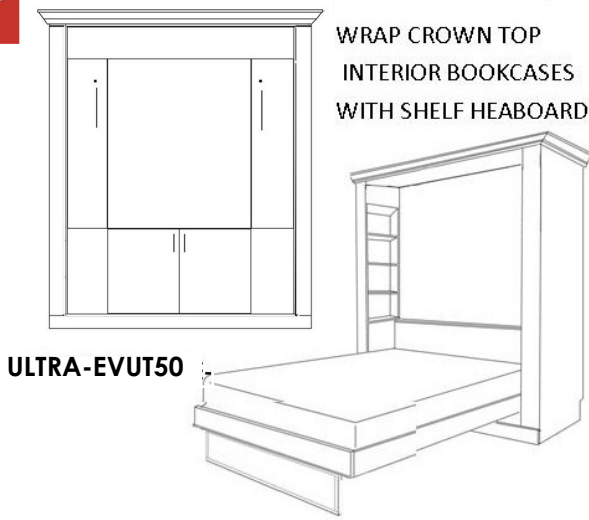

EURO TABLE ULTRA & SUPREME

SKU	DESCRIPTION	CLOSED DIMENSIONS	OPEN DIMENSIONS	TABLE SIZE	HANDLE OPTION	
					#3 NICKEL BAR	#13 BRONZE BAR
EVUT50	QUEEN VERTICAL ULTRA TABLE	80 X 23 X 90.5	80 X 92 X 90.5	40 w X 51 d X 29 h		
EVST50	QUEEN VERTICAL SUPREME TABLE	70 X 24.5 X 90.5	70 X 93 X 90.5	40 w X 51 d X 29 h		

Pier cabinets step down and back from the bed— Choose Left or Right side when facing the bed