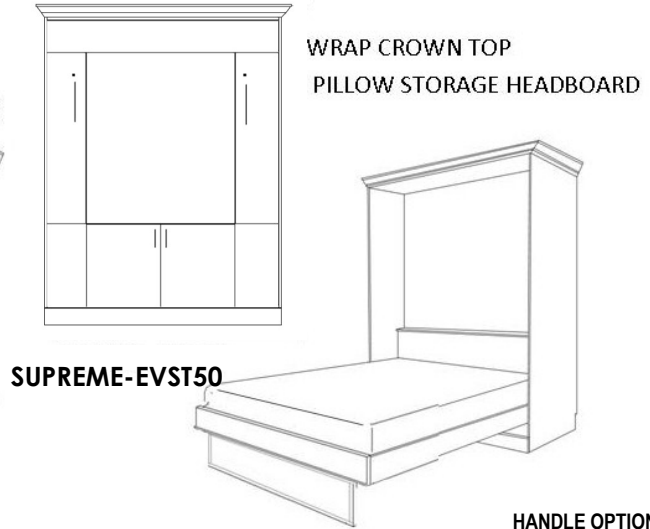

EURO TABLE ULTRA & SUPREME

SKU	DESCRIPTION	CLOSED DIMENSIONS	OPEN DIMENSIONS	TABLE SIZE	HANDLE OPTION	
					#3 NICKEL BAR	#13 BRONZE BAR
EVUT50	QUEEN VERTICAL ULTRA TABLE	80 X 23 X 90.5	80 X 92 X 90.5	40 w X 51 d X 29 h		
EVST50	QUEEN VERTICAL SUPREME TABLE	70 X 24.5 X 90.5	70 X 93 X 90.5	40 w X 51 d X 29 h		

Pier cabinets step down and back from the bed— Choose Left or Right side when facing the bed