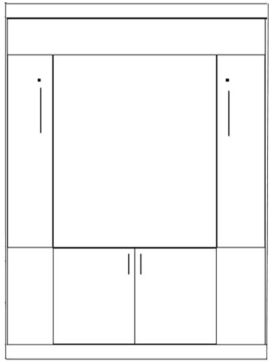

EURO TABLE

STANDARD

DELUXE

PREMIUM

Straight top-flat headboard ♦ Curved Top- Shelf Hdbd-Bookcases ♦ Straight Top-Shelf Hdbd-Bookcases

STANDARD FINISHES:

- NATURAL HONEY MAPLE
- SUNSET COGNAC
- BARK GRAY GRAY
- CINNAMON CARAMEL
- ESPRESSO

PREMIUM FINISHES:

- WHITE
- ALABASTER

	SKU	DIMENSION CLOSED	DIMENSION OPEN
QUEEN STANDARD TABLE	EVT50	65w x 17d x 90h	65w x 86d x 90h
QUEEN DELUXE TABLE	EVXT50	75w x 25d x 90h	75w x 92d x 90h
QUEEN PREMIUM TABLE	EVZT50	75w x 20d x 90h	75w x 92d x 90h