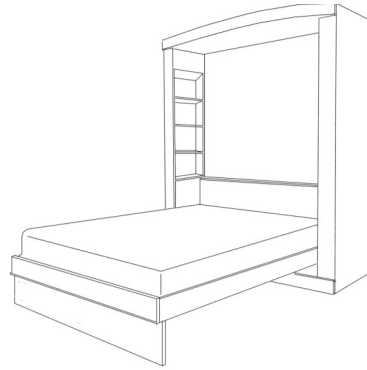

EURO TABLE

STANDARD

DELUXE

PREMIUM

Straight top-flat headboard ♦ Curved Top- Shelf Hdbd-Bookcases ♦ Straight Top-Shelf Hdbd-Bookcases

STANDARD FINISHES:

- NATURAL HONEY MAPLE
- SUNSET COGNAC
- BARK GRAY GRAY
- CINNAMON CARAMEL
- ESPRESSO

PREMIUM FINISHES:

- WHITE
- ALABASTER

	SKU	DIMENSION CLOSED	DIMENSION OPEN
QUEEN STANDARD TABLE	EVT50	65w x 17d x 90h	65w x 86d x 90h
QUEEN DELUXE TABLE	EVXT50	75w x 25d x 90h	75w x 92d x 90h
QUEEN PREMIUM TABLE	EVZT50	75w x 20d x 90h	75w x 92d x 90h