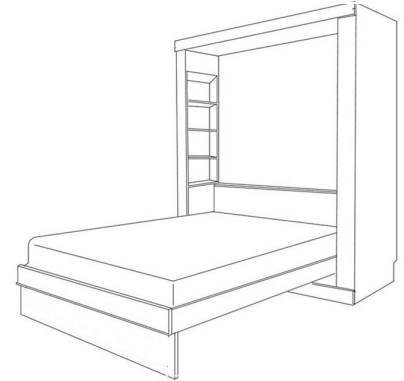

EURO TABLE

STANDARD

DELUXE

PREMIUM

Straight top-flat headboard ♦ Curved Top- Shelf Hdbd-Bookcases ♦ Straight Top-Shelf Hdbd-Bookcases

STANDARD FINISHES:

- NATURAL HONEY MAPLE
- SUNSET COGNAC
- BARK GRAY GRAY
- CINNAMON CARAMEL
- ESPRESSO

PREMIUM FINISHES:

- WHITE
- ALABASTER

	SKU	DIMENSION CLOSED	DIMENSION OPEN
QUEEN STANDARD TABLE	EVT50	65w x 17d x 90h	65w x 86d x 90h
QUEEN DELUXE TABLE	EVXT50	75w x 25d x 90h	75w x 92d x 90h
QUEEN PREMIUM TABLE	EVZT50	75w x 20d x 90h	75w x 92d x 90h

HARDWARE

#3 NICKEL BAR

#13 BRONZE BAR

EURO PIER CABINETS standard, Deluxe, Premium

3 DRAWER

- ATFS 16 X 85
- ATQS 16 X 90
- APTF 24 X 85
- APTQ 24 X 90
- APGF 32 X 85
- APGQ 32 X 90

3 DRAWER-DOOR

- AWFS 16 X 85
- AWQS 16 X 90
- APWF 24 X 85
- APWQ 24 X 90