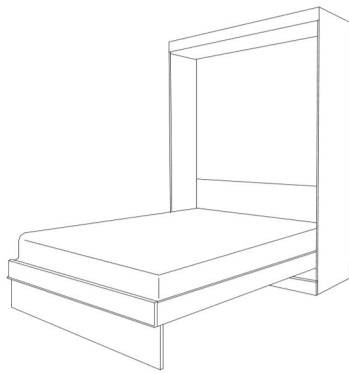

EURO TABLE

STANDARD

DELUXE

PREMIUM

Straight top-flat headboard ♦ Curved Top- Shelf Hdbd-Bookcases ♦ Straight Top-Shelf Hdbd-Bookcases

STANDARD FINISHES:

- NATURAL HONEY MAPLE
- SUNSET COGNAC
- BARK GRAY GRAY
- CINNAMON CARAMEL
- ESPRESSO

PREMIUM FINISHES:

- WHITE
- ALABASTER

	SKU	DIMENSION CLOSED	DIMENSION OPEN
QUEEN STANDARD TABLE	EVT50	65w x 17d x 90h	65w x 86d x 90h
QUEEN DELUXE TABLE	EVXT50	75w x 25d x 90h	75w x 92d x 90h
QUEEN PREMIUM TABLE	EVZT50	75w x 20d x 90h	75w x 92d x 90h