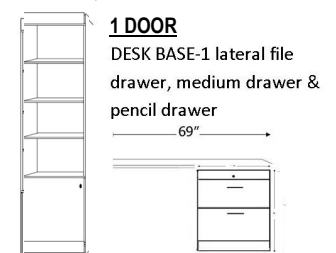

2 DRAWER NIGHTSTAND-DOOR

- 2 Drawers -pull out tray with 1 open shelf and Door..
- AUFS 16 X 85
 - AUQS 16 X 90
 - APUF 24 X 85
 - APUQ 24 X 90

BOOKCASE

- ABFS 16 X 85
- ABQS 16 X 90
- APBF 24 X 85
- APBQ 24 X 90
- ABFL 32 X 85
- ABQL 32 X 90

APAF 24 x 85

DESK-DC 63w X 31 1/2h x 22d

FILE CART AFC 16 5/8x 28 1/2 x 22

2 DOOR

DESK BASE-1 lateral file drawer, medium drawer & pencil drawer

69"

ADFL 32 X 85

AQFL 32 X 90

BSDL Shaped Desktop

ALD 24 X 90

1 DOOR

DESK BASE-1 lateral file drawer, medium drawer & pencil drawer

69"

ADFS 16 X 85

ADQS 16 X 90

APCF 24 X 85