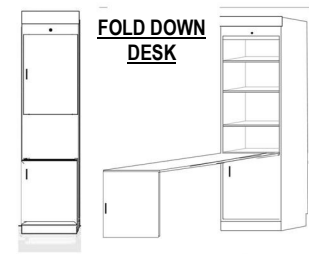

2 DRAWER NIGHTSTAND

- 2 Drawers -pull out tray with 3 open adjustable shelves.
- ANFS 16 X 85
 - ANQS 16 X 90
 - APNF 24 X 85
 - APNQ 24 X 90

2 LATERAL FILES-PENCIL-DOOR

- 2 lateral file drawers pencil- with Door. inside has clothes hangar bar.
- AXFS 16 X 85
 - AXQS 16 X 90
 - APXF 24 X 85
 - APXQ 24 X 90

2 LATERAL FILES-PENCIL

- 2 Lateral File Drawers , pencil drawer with 3 adj. shelves
- ALFS 16 X 85
 - ALQS 16 X 90
 - APLF 24 X 85
 - APLQ 24 X 90

3 DRAWER-2 DOOR

- 3 drawers -with 2 Doors. Inside has clothes hangar bar.
- APWU 32 x 85

2 DRAWER NIGHTSTAND-DOOR

- 2 Drawers -pull out tray with 1 open shelf and Door..
- AUFS 16 X 85
 - AUQS 16 X 90
 - APUF 24 X 85
 - APUQ 24 X 90

BOOKCASE

- ABFS 16 X 85
- ABQS 16 X 90
- APBF 24 X 85
- APBQ 24 X 90
- ABFL 32 X 85
- ABQL 32 X 90