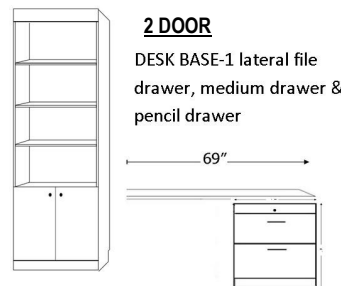

2 DOOR

DESK BASE-1 lateral file drawer, medium drawer & pencil drawer

69"

ADFL 32 X 85

AQFL 32 X 90

BSDL Shaped Desktop

ALD 24 X 90