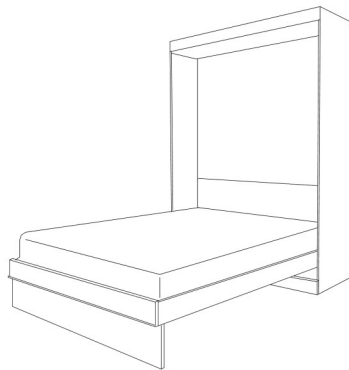

STANDARD

DELUXE

PREMIUM

Straight top-flat headboard ♦ Curved Top- Shelf Hdbd-Bookcases ♦ Straight Top-Shelf Hdbd-Bookcases

STANDARD FINISHES:

NATURAL HONEY MAPLE
SUNSET COGNAC
BARK GRAY GRAY
CINNAMON CARAMEL
ESPRESSO

PREMIUM FINISHES:

WHITE
ALABASTER
COBALT

	SKU	DIMENSION CLOSED	DIMENSION OPEN
QUEEN STANDARD	EV50	65w x 17d x 90h	65w x 86d x 90h
FULL STANDARD	EV46	59w x 17d x 85h	59w x 81d x 85h
QUEEN DELUXE	EVX50	75w x 25d x 90h	75w x 92d x 90h
QUEEN PREMIUM	EVZ50	75w x 20d x 90h	75w x 92d x 90h

HARDWARE

#3 NICKEL BAR

#13 BRONZE BAR

EURO PIER CABINETS standard, Deluxe, Premium

3 DRAWER

ATFS	16 X 85
ATQS	16 X 90
APTF	24 X 85
APTQ	24 X 90
APGF	32 X 85
APGQ	32 X 90

3 DRAWER-DOOR

AWFS	16 X 85
AWQS	16 X 90
APWF	24 X 85
APWQ	24 X 90

2 DRAWER NIGHTSTAND

2 Drawers -pull out tray with 3 open adjustable shelves.

ANFS	16 X 85
ANQS	16 X 90
APNF	24 X 85
APNQ	24 X 90

2 LATERAL FILES-PENCIL-DOOR

2 lateral file drawers pencil- with Door. inside has clothes hangar bar.

AXFS	16 X 85
AXQS	16 X 90
APXF	24 X 85
APXQ	24 X 90

2 LATERAL FILES-PENCIL

2 Lateral File Drawers , pencil drawer with 3 adj. shelves

ALFS	16 X 85
ALQS	16 X 90
APLF	24 X 85
APLQ	24 X 90

3 DRAWER-2 DOOR

3 drawers -with 2 Doors. Inside has clothes hangar bar.

APWU	32 x 85

2 DRAWER NIGHTSTAND-DOOR

2 Drawers -pull out tray with 1 open shelf and Door..

AUFS	16 X 85
AUQS	16 X 90
APUF	24 X 85
APUQ	24 X 90

BOOKCASE

ABFS	16 X 85
ABQS	16 X 90
APBF	24 X 85
APBQ	24 X 90
ABFL	32 X 85
ABQL	32 X 90

FOLD DOWN DESK

DESK-DC 63w X 31 1/2h x 22d
FILE CART AFC 16 5/8x 28 1/2 x 22

APAF 24 x 85

2 DOOR

DESK BASE-1 lateral file drawer, medium drawer & pencil drawer

ADFL	32 X 85
AQFL	32 X 90
BSDL	Shaped Desktop
ALD	24 X 90

1 DOOR

DESK BASE-1 lateral file drawer, medium drawer & pencil drawer

ADFS	16 X 85
ADQS	16 X 90
APCF	24 X 85
APCQ	24 X 90
BSD	Straight desktop
AFD	DESK BASE

NIGHTSTAND-3 DRAWER	24w x 17d x 28h
NIGHTSTAND-TRAY	24w x 17d x 28h