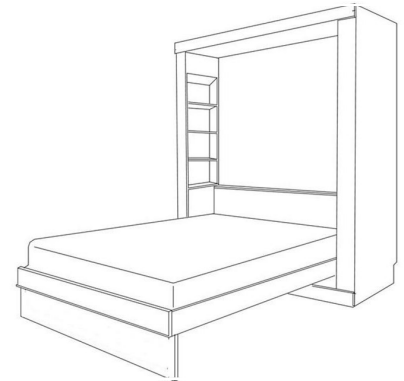

PREMIUM

Straight top-flat headboard ♦ Curved Top- Shelf Hdbd-Bookcases ♦ Straight Top-Shelf Hdbd-Bookcases

STANDARD FINISHES:

NATURAL HONEY MAPLE
SUNSET COGNAC
BARK GRAY GRAY
CINNAMON CARAMEL
ESPRESSO

PREMIUM FINISHES:

WHITE
ALABASTER
COBALT

	SKU	DIMENSION CLOSED	DIMENSION OPEN
QUEEN STANDARD	EV50	65w x 17d x 90h	65w x 86d x 90h
FULL STANDARD	EV46	59w x 17d x 85h	59w x 81d x 85h
QUEEN DELUXE	EVX50	75w x 25d x 90h	75w x 92d x 90h
QUEEN PREMIUM	EVZ50	75w x 20d x 90h	75w x 92d x 90h

HARDWARE

#3 NICKEL BAR

#13 BRONZE BAR

EURO PIER CABINETS standard, Deluxe, Premium

3 DRAWER

ATFS	16 X 85
ATQS	16 X 90
APTF	24 X 85
APTQ	24 X 90
APGF	32 X 85
APGQ	32 X 90

3 DRAWER-DOOR

AWFS	16 X 85
AWQS	16 X 90
APWF	24 X 85
APWQ	24 X 90

2 DRAWER NIGHTSTAND

2 Drawers -pull out tray with 3 open adjustable shelves.

ANFS	16 X 85
ANQS	16 X 90
APNF	24 X 85
APNQ	24 X 90

2 LATERAL FILES-PENCIL-DOOR

2 lateral file drawers pencil- with Door. inside has clothes hangar bar.

AXFS	16 X 85
AXQS	16 X 90
APXF	24 X 85
APXQ	24 X 90

2 LATERAL FILES-PENCIL

2 Lateral File Drawers , pencil drawer with 3 adj. shelves

ALFS	16 X 85
ALQS	16 X 90
APLF	24 X 85
APLQ	24 X 90

3 DRAWER-2 DOOR

3 drawers -with 2 Doors. Inside has clothes hangar bar.

APWU	32 x 85

2 DRAWER NIGHTSTAND-DOOR

2 Drawers -pull out tray with 1 open shelf and Door..

AUFS	16 X 85
AUQS	16 X 90
APUF	24 X 85
APUQ	24 X 90

BOOKCASE

ABFS	16 X 85
ABQS	16 X 90
APBF	24 X 85
APBQ	24 X 90
ABFL	32 X 85
ABQL	32 X 90