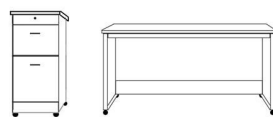

STANDARD

DELUXE

PREMIUM

Straight top-flat headboard ♦ Curved Top- Shelf Hdbd-Bookcases ♦ Straight Top-Shelf Hdbd-Bookcases

STANDARD FINISHES:

NATURAL HONEY MAPLE
SUNSET COGNAC
BARK GRAY GRAY
CINNAMON CARAMEL
ESPRESSO

PREMIUM FINISHES:

WHITE
ALABASTER
COBALT

	SKU	DIMENSION CLOSED	DIMENSION OPEN
QUEEN STANDARD	EV50	65w x 17d x 90h	65w x 86d x 90h
FULL STANDARD	EV46	59w x 17d x 85h	59w x 81d x 85h
QUEEN DELUXE	EVX50	75w x 25d x 90h	75w x 92d x 90h
QUEEN PREMIUM	EVZ50	75w x 20d x 90h	75w x 92d x 90h

HARDWARE

#3 NICKEL BAR

#13 BRONZE BAR

EURO PIER CABINETS standard, Deluxe, Premium

3 DRAWER

ATFS	16 X 85
ATQS	16 X 90
APTF	24 X 85
APTQ	24 X 90
APGF	32 X 85
APGQ	32 X 90

3 DRAWER-DOOR

AWFS	16 X 85
AWQS	16 X 90
APWF	24 X 85
APWQ	24 X 90

2 DRAWER NIGHTSTAND

2 Drawers -pull out tray with 3 open adjustable shelves.

ANFS	16 X 85
ANQS	16 X 90
APNF	24 X 85
APNQ	24 X 90

2 LATERAL FILES-PENCIL-DOOR

2 lateral file drawers pencil- with Door. inside has clothes hangar bar.

AXFS	16 X 85
AXQS	16 X 90
APXF	24 X 85
APXQ	24 X 90

2 LATERAL FILES-PENCIL

2 Lateral File Drawers , pencil drawer with 3 adj. shelves

ALFS	16 X 85
ALQS	16 X 90
APLF	24 X 85
APLQ	24 X 90

3 DRAWER-2 DOOR

3 drawers -with 2 Doors. Inside has clothes hangar bar.

APWU	32 x 85

2 DRAWER NIGHTSTAND-DOOR

2 Drawers -pull out tray with 1 open shelf and Door..

AUFS	16 X 85
AUQS	16 X 90
APUF	24 X 85
APUQ	24 X 90

BOOKCASE

ABFS	16 X 85
ABQS	16 X 90
APBF	24 X 85
APBQ	24 X 90
ABFL	32 X 85
ABQL	32 X 90

FOLD DOWN DESK

DESK-DC 63w X 31 1/2h x 22d
FILE CART AFC 16 5/8x 28 1/2 x 22

APAF 24 x 85

2 DOOR

DESK BASE-1 lateral file drawer, medium drawer & pencil drawer

ADFL	32 X 85
AQFL	32 X 90
BSDL	Shaped Desktop
ALD	24 X 90

1 DOOR

DESK BASE-1 lateral file drawer, medium drawer & pencil drawer

ADFS	16 X 85
ADQS	16 X 90
APCF	24 X 85
APCQ	24 X 90
BSD	Straight desktop
AFD	DESK BASE

NIGHTSTAND-3 DRAWER	24w x 17d x 28h
NIGHTSTAND-TRAY	24w x 17d x 28h