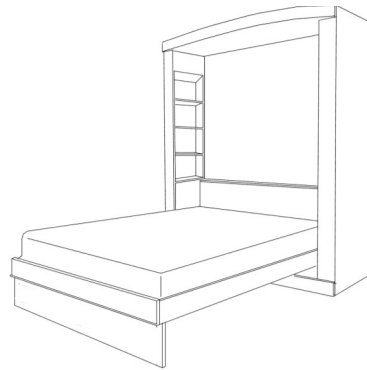

STANDARD

DELUXE

PREMIUM

Straight top-flat headboard ♦ Curved Top- Shelf Hdbd-Bookcases ♦ Straight Top-Shelf Hdbd-Bookcases

STANDARD FINISHES:

NATURAL HONEY MAPLE
SUNSET COGNAC
BARK GRAY GRAY
CINNAMON CARAMEL
ESPRESSO

PREMIUM FINISHES:

WHITE
ALABASTER
COBALT

	SKU	DIMENSION CLOSED	DIMENSION OPEN
QUEEN STANDARD	EV50	65w x 17d x 90h	65w x 86d x 90h
FULL STANDARD	EV46	59w x 17d x 85h	59w x 81d x 85h
QUEEN DELUXE	EVX50	75w x 25d x 90h	75w x 92d x 90h
QUEEN PREMIUM	EVZ50	75w x 20d x 90h	75w x 92d x 90h

HARDWARE

#3 NICKEL BAR

#13 BRONZE BAR

EURO PIER CABINETS standard, Deluxe, Premium

3 DRAWER

ATFS	16 X 85
ATQS	16 X 90
APTF	24 X 85
APTQ	24 X 90
APGF	32 X 85
APGQ	32 X 90

3 DRAWER-DOOR

AWFS	16 X 85
AWQS	16 X 90
APWF	24 X 85
APWQ	24 X 90

2 DRAWER NIGHTSTAND

2 Drawers -pull out tray with 3 open adjustable shelves.

ANFS	16 X 85
ANQS	16 X 90
APNF	24 X 85
APNQ	24 X 90

2 LATERAL FILES-PENCIL-DOOR

2 lateral file drawers pencil- with Door. inside has clothes hangar bar.

AXFS	16 X 85
AXQS	16 X 90
APXF	24 X 85
APXQ	24 X 90

2 LATERAL FILES-PENCIL

2 Lateral File Drawers , pencil drawer with 3 adj. shelves

ALFS	16 X 85
ALQS	16 X 90
APLF	24 X 85
APLQ	24 X 90

3 DRAWER-2 DOOR

3 drawers -with 2 Doors. Inside has clothes hangar bar.

APWU	32 x 85

2 DRAWER NIGHTSTAND-DOOR

2 Drawers -pull out tray with 1 open shelf and Door..

AUFS	16 X 85
AUQS	16 X 90
APUF	24 X 85
APUQ	24 X 90

BOOKCASE

ABFS	16 X 85
ABQS	16 X 90
APBF	24 X 85
APBQ	24 X 90
ABFL	32 X 85
ABQL	32 X 90

FOLD DOWN DESK

DESK-DC 63w X 31 1/2h x 22d
FILE CART AFC 16 5/8x 28 1/2 x 22

APAF 24 x 85

2 DOOR

DESK BASE-1 lateral file drawer, medium drawer & pencil drawer

ADFL	32 X 85
AQFL	32 X 90
BSDL	Shaped Desktop
ALD	24 X 90

1 DOOR

DESK BASE-1 lateral file drawer, medium drawer & pencil drawer

ADFS	16 X 85
ADQS	16 X 90
APCF	24 X 85
APCQ	24 X 90
BSD	Straight desktop
AFD	DESK BASE

NIGHTSTAND-3 DRAWER	24w x 17d x 28h
NIGHTSTAND-TRAY	24w x 17d x 28h