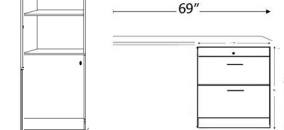

1 DOOR

DESK BASE-1 lateral file drawer, medium drawer & pencil drawer

ADFS	16 X 85
ADQS	16 X 90
APCF	24 X 85
APCQ	24 X 90
BSD	Straight desktop
AFD	DESK BASE

NIGHTSTAND-3 DRAWER	24w x 17d x 28h
NIGHTSTAND-TRAY	24w x 17d x 28h

PRODUCT OPTIONS ARE SUBJECT TO CHANGE WITHOUT NOTICE