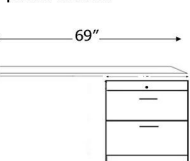

**PREMIUM FINISHES:**

WHITE  
ALABASTER  
COBALT

	SKU	DIMENSION CLOSED	DIMENSION OPEN
QUEEN STANDARD	<b>EV50</b>	65w x 17d x 90h	65w x 86d x 90h
FULL STANDARD	<b>EV46</b>	59w x 17d x 85h	59w x 81d x 85h
QUEEN DELUXE	<b>EVX50</b>	75w x 25d x 90h	75w x 92d x 90h
QUEEN PREMIUM	<b>EVZ50</b>	75w x 20d x 90h	75w x 92d x 90h

AXFS	16 X 85
AXQS	16 X 90
APXF	24 X 85
APXQ	24 X 90

**2 LATERAL FILES-PENCIL**

2 Lateral File Drawers , pencil drawer with 3 adj. shelves

ALFS	16 X 85
ALQS	16 X 90
APLF	24 X 85
APLQ	24 X 90

**3 DRAWER-2 DOOR**

**BOOKCASE**

ABFS	16 X 85
ABQS	16 X 90
APBF	24 X 85
APBQ	24 X 90
ABFL	32 X 85
ABQL	32 X 90

**FOLD DOWN DESK**

DESK-DC 63w X 31 1/2h x 22d  
FILE CART AFC 16 5/8x 28 1/2 x 22

APAF 24 x 85

**2 DOOR**

DESK BASE-1 lateral file drawer, medium drawer & pencil drawer

ADFL	32 X 85
AQFL	32 X 90
BSDL	Shaped Desktop
ALD	24 X 90

**1 DOOR**

DESK BASE-1 lateral file drawer, medium drawer & pencil drawer

ADFS	16 X 85
ADQS	16 X 90
APCF	24 X 85
APCQ	24 X 90
BSD	Straight desktop
AFD	DESK BASE