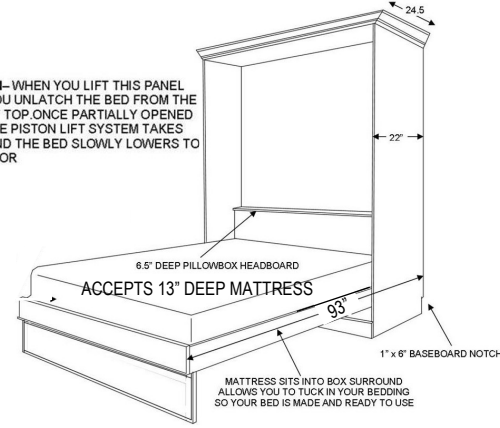

TO OPEN—WHEN YOU LIFT THIS PANEL FOOT YOU UNLATCH THE BED FROM THE CABINET TOP. ONCE PARTIALLY OPENED THE SAFE PISTON LIFT SYSTEM TAKES OVER AND THE BED SLOWLY LOWERS TO THE FLOOR

SKU	DESCRIPTION	CLOSED DIMENSIONS	OPEN DIMENSIONS
BVU50	ULTRA VERTICAL QUEEN	80 X 23 X 90.5	80 X 93 X 90.5
BVS50	SUPREME VERTICAL QUEEN	70 X 24.5 X 90.5	70 X 93 X 90.5

3 DRAWERS

3 drawers with 3 adjustable shelves

BTFS-WC 17.5 X 85.5
BPTF-WC 25.5 X 85.5
BPGF-WC 33.5 X 85.5

2 DRAWER & TRAY

2 drawers with pull out tray and 3 adjustable shelves

BNFS-WC 17.5 X 85.5
BPNF-WC 25.5 X 85.5

BUFS-WC 17.5 x 85.5
BPUF-WC 25.5 x 85.5

3 DRAWER-DOOR

3 drawers with door Inside has 3 adjustable shelves

BWFS-WC 17.5 X 85.5
BPWF-WC 25.5 X 85.5

2 DRAWER-PENCIL-DOOR

2 lateral file drawers with pencil drawer and door with 3 adjustable shelves inside

FOLDING DESK

Desk is 48" Long Extends to 59"

BPAF-WC 33.5 x 85.5

DESK CART-DC 63w x 31.5h x 22d
FILE CART-BFC 16 5/8w x 28.5h x 22d

BDFL-WC 33.5 x 85.5
BSDL 30 x 84 shaped desk
BFD-base 24w x 17d x 28h

BDFS-WC 17.5 x 85.5
BPCF-WC 25.5 x 85.5
BSD 20 x 84 desktop
BFD 24w x 17d x 28h