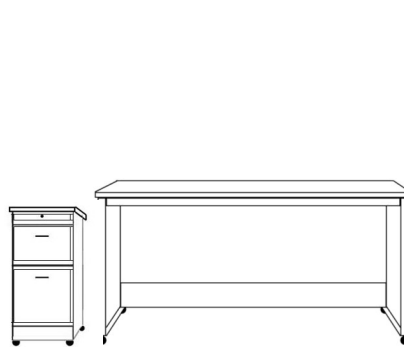

BUFS-WC 17.5 x 85.5
BPUF-WC 25.5 x 85.5

3 DRAWER-DOOR

3 drawers with door Inside has 3 adjustable shelves

BWFS-WC 17.5 X 85.5
BPWF-WC 25.5 X 85.5

2 DRAWER-PENCIL-DOOR

2 lateral file drawers with pencil drawer and door with 3 adjustable shelves inside

BXFS-WC 17.5 X 85.5
BPDF-WC 25.5 X 85.5

GUEST CHEST

3 drawers & 2 doors Behind doors is a fixed shelf with clothes hangar bar

BPWU-WC 33.5 x 85.5

BOOKCASE

Center fixed shelf with 4 adjustable shelves

BBFS-WC 17.5 x 85.5
BPBF-WC 25.5 x 85.5
BBFL-WC 33.5 x 85.5

FOLDING DESK

Desk is 48" Long Extends to 59"

BPAF-WC 33.5 x 85.5

DESK CART-DC 63w x 31.5h x 22d
FILE CART-BFC 16 5/8w x 28.5h x 22d

BDFL-WC 33.5 x 85.5
BSDL 30 x 84 shaped desk
BFD-base 24w x 17d x 28h

BDFS-WC 17.5 x 85.5
BPCF-WC 25.5 x 85.5
BSD 20 x 84 desktop
BFD 24w x 17d x 28h