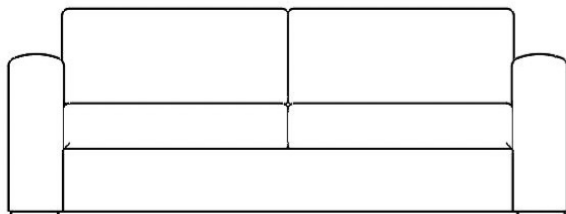

THE PHOENIX SOFA BED HORIZONTAL

Wallbeds
"n" More

A comfortable extra bed for any room!

Pier Options

Due to this configuration, the sofa will cover the bottom portion of the side piers.

The only pier that can accompany the Phoenix is the Open Shelf Pier.

An upper door can be added to the (OD) pier

**Open Shelf Pier (DH-OD)

Width:
(16)
(24)
(32)
(36)

Horizontal
Depth: 15.5"
Height: 60"

Horizontal Sofa

QUEEN
Width: 101"
Depth: 21"
Height: 30"

FULL
Width: 94"
Depth: 21"
Height: 30"

Options

- Upholstered Headboard
- Crown Styles: A, B or C
- Lights Overhead in Bed (D-VL)
- Outlet added in pier (D-O)