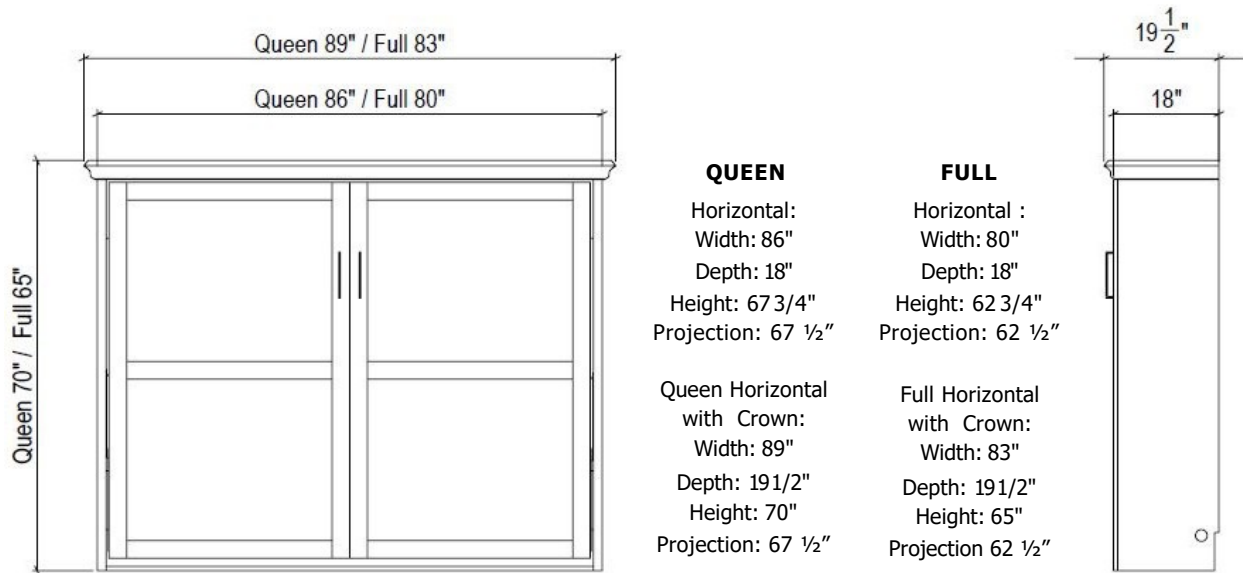

THE PHOENIX SOFA BED HORIZONTAL

Wallbeds
"n" More

A comfortable extra bed for any room!

Pier Options

Due to this configuration, the sofa will cover the bottom portion of the side piers.

The only pier that can accompany the Phoenix is the Open Shelf Pier.

An upper door can be added to the (OD) pier

**Open Shelf Pier (DH-OD)

Width:
(16)
(24)
(32)
(36)

Horizontal
Depth: 15.5"
Height: 60"

Horizontal Sofa

QUEEN
Width: 101"
Depth: 21"
Height: 30"

FULL
Width: 94"
Depth: 21"
Height: 30"

Options

- Upholstered Headboard
- Crown Styles: A, B or C
- Lights Overhead in Bed (D-VL)
- Outlet added in pier (D-O)