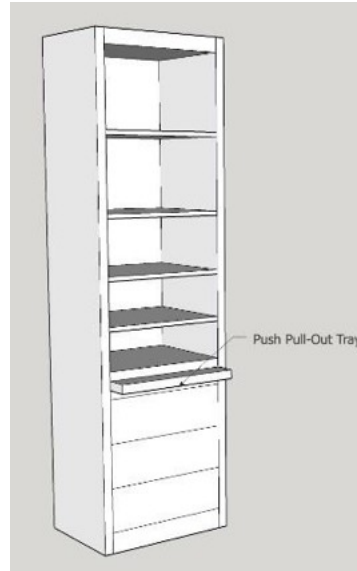

Wardrobe Size

- (S) Small 21"w x 19.75"d
- (M) Medium 25"w x 19.75"d
- (L) Large 31"w x 19.75"d
- (XL) XLarge 37"w x 19.75"d

Lighting & Electrical

| SKU | Type | Description |
|---------|-----------------------|------------------------|
| P1 | Black Power Unit | 2 Elect, 2 USB |
| P2 | Silver Power Unit | 1 Elect, 2 USB |
| P5 | USB Port Only | 2 USB Port |
| L1 | LED 2 Light - Bed | 2 pucks, on/off switch |
| P-Puck | Add LED light to Pier | add to all size piers |
| P-Power | independent power | on/off switch function |

Available Add Ons

- Change shelves from wood to glass
- Add soft close drawer slides
- Finish inside of drawer with clear coat
- Add soft close hinges
- Additional wire mgmt holes

Bradford

All piers available in all sizes (see front) unless otherwise note
All piers available in 72" or 84" height

Open Pier (Bookcase)

Pier with 1 or 2 door

Pier with 3 drawers and pull

Pier with Full Doors

Pier with 2 drawers & pull

File Pier
(can only be done in 21")

Wardrobe with full doors
(can not be done in 17")

Wardrobe with 3 drawers
(can not be done in 17")