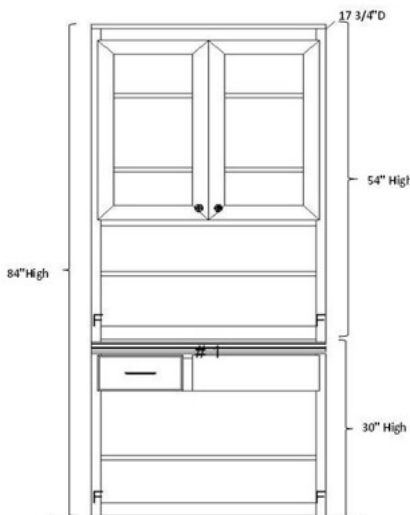

Wardrobe Size

- (S) Small 21"w x 19.75"d
- (M) Medium 25"w x 19.75"d
- (L) Large 31"w x 19.75"d
- (XL) XLarge 37"w x 19.75"d

Lighting & Electrical

| SKU | Type | Description |
|---------|-----------------------|------------------------|
| P1 | Black Power Unit | 2 Elect, 2 USB |
| P2 | Silver Power Unit | 1 Elect, 2 USB |
| P5 | USB Port Only | 2 USB Port |
| L1 | LED 2 Light - Bed | 2 pucks, on/off switch |
| P-Puck | Add LED light to Pier | add to all size piers |
| P-Power | independent power | on/off switch function |

Available Add Ons

- Change shelves from wood to glass
- Add soft close drawer slides
- Finish inside of drawer with clear coat
- Add soft close hinges
- Additional wire mgmt holes

Bradford

All piers available in all sizes (see front) unless otherwise note
All piers available in 72" or 84" height

Open Pier (Bookcase)

Pier with 1 or 2 door

Pier with 3 drawers and pull

Pier with Full Doors

Pier with 2 drawers & pull

File Pier
(can only be done in 21")

Wardrobe with full doors
(can not be done in 17")

Wardrobe with 3 drawers
(can not be done in 17")

Desk Hutch & Return

Wallbed Desk (goes with return)

Straight Desk with Desk Pier
P: 25" w x 17 3/4" d x 84" h
PED: 21" w x 20" d x 29 1/4" h
DESK: 72" w x 23" d x 2" h

Wedge Desk with Desk Pier
P: 37" w x 17 3/4" d x 84" h
PED: 21" w x 20" d x 29 1/4" h
DESK: 72" w x 35" d x 2" h