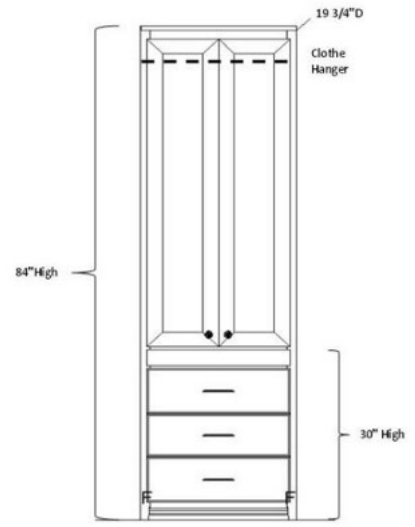

Hardware for Piers

- W11 Nickel Round Knob
- W12 Nickel Squire Knob
- W15 Nickel Bar 6 1/4"
- W13 Bronze Square Knob
- W14 Bronze Round Knob
- W16 Bronze Bar 6 1/4"

Pier Sizes

- (XS) Xsmall 17"w x 17.75"d
- (S) Small 21"w x 17.75"d
- (M) Medium 25"w x 17.75"d
- (L) Large 31"w x 17.75"d
- (XL) XLarge 37"w x 17.75"d

Wardrobe Size

- (S) Small 21"w x 19.75"d
- (M) Medium 25"w x 19.75"d
- (L) Large 31"w x 19.75"d
- (XL) XLarge 37"w x 19.75"d

Lighting & Electrical

| SKU | Type | Description |
|---------|-----------------------|------------------------|
| P1 | Black Power Unit | 2 Elect, 2 USB |
| P2 | Silver Power Unit | 1 Elect, 2 USB |
| P5 | USB Port Only | 2 USB Port |
| L1 | LED 2 Light - Bed | 2 pucks, on/off switch |
| P-Puck | Add LED light to Pier | add to all size piers |
| P-Power | independent power | on/off switch function |

Open Pier (Bookcase)

Pier with 1 or 2 door

Pier with 3 drawers and pull

Pier with Full Doors

Pier with 2 drawers & pull

File Pier
(can only be done in 21")

Wardrobe with full doors
(can not be done in 17")

Wardrobe with 3 drawers
(can not be done in 17")

Desk Hutch & Return

Wallbed Desk (goes with return)

Straight Desk with Desk Pier
P: 25" w x 17 3/4" d x 84" h
PED: 21" w x 20" d x 29 1/4" h
DESK: 72" w x 23" d x 2" h

Wedge Desk with Desk Pier
P: 37" w x 17 3/4" d x 84" h
PED: 21" w x 20" d x 29 1/4" h
DESK: 72" w x 35" d x 2" h