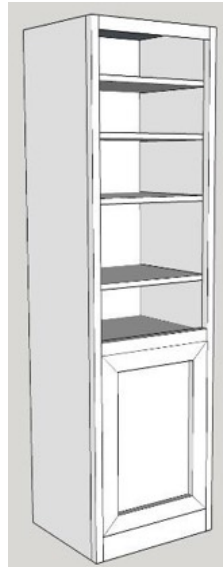

BR-Q QUEEN

CLOSED: 72 5/8"w x 23 x 90 1/2"h

OPEN: 72 5/8"w x 91 1/2 x 90 1/2"h

BR-F FULL

CLOSED: 72"w x 23 x 86 1/2"h

- Available in Alder or Oak
- 5.5" total molding
- Uses Standard Mattress up to 11"
- Can be built with split panel tray

Wardrobe Size

- (S) Small 21"w x 19.75"d
- (M) Medium 25"w x 19.75"d
- (L) Large 31"w x 19.75"d
- (XL) XLarge 37"w x 19.75"d

Lighting & Electrical

| SKU | Type | Description |
|---------|-----------------------|------------------------|
| P1 | Black Power Unit | 2 Elect, 2 USB |
| P2 | Silver Power Unit | 1 Elect, 2 USB |
| P5 | USB Port Only | 2 USB Port |
| L1 | LED 2 Light - Bed | 2 pucks, on/off switch |
| P-Puck | Add LED light to Pier | add to all size piers |
| P-Power | independent power | on/off switch function |

Available Add Ons

- Change shelves from wood to glass
- Add soft close drawer slides
- Finish inside of drawer with clear coat
- Add soft close hinges
- Additional wire mgmt holes

Bradford

All piers available in all sizes (see front) unless otherwise note
All piers available in 72" or 84" height

Open Pier (Bookcase)

Pier with 1 or 2 door

Pier with 3 drawers and pull

Pier with Full Doors

Pier with 2 drawers & pull

File Pier
(can only be done in 21")

Wardrobe with full doors
(can not be done in 17")

Wardrobe with 3 drawers
(can not be done in 17")