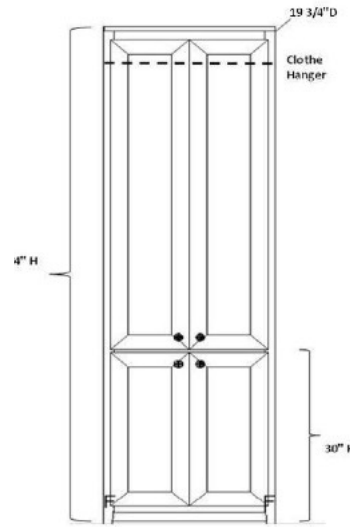

Hardware for Piers

- W11 Nickel Round Knob
- W12 Nickel Squire Knob
- W15 Nickel Bar 6 1/4"
- W13 Bronze Square Knob
- W14 Bronze Round Knob
- W16 Bronze Bar 6 1/4"

Pier Sizes

- (XS) Xsmall 17"w x 17.75"d
- (S) Small 21"w x 17.75"d
- (M) Medium 25"w x 17.75"d
- (L) Large 31"w x 17.75"d
- (XL) XLarge 37"w x 17.75"d

Wardrobe Size

- (S) Small 21"w x 19.75"d
- (M) Medium 25"w x 19.75"d
- (L) Large 31"w x 19.75"d
- (XL) XLarge 37"w x 19.75"d

Lighting & Electrical

| SKU | Type | Description |
|---------|-----------------------|------------------------|
| P1 | Black Power Unit | 2 Elect, 2 USB |
| P2 | Silver Power Unit | 1 Elect, 2 USB |
| P5 | USB Port Only | 2 USB Port |
| L1 | LED 2 Light - Bed | 2 pucks, on/off switch |
| P-Puck | Add LED light to Pier | add to all size piers |
| P-Power | independent power | on/off switch function |

Open Pier (Bookcase)

Pier with 1 or 2 door

Pier with 3 drawers and pull

Pier with Full Doors

Pier with 2 drawers & pull

File Pier
(can only be done in 21")

Wardrobe with full doors
(can not be done in 17")

Wardrobe with 3 drawers
(can not be done in 17")

Desk Hutch & Return

Wallbed Desk (goes with return)

Straight Desk with Desk Pier
P: 25" w x 17 3/4" d x 84" h
PED: 21" w x 20" d x 29 1/4" h
DESK: 72" w x 23" d x 2" h

Wedge Desk with Desk Pier
P: 37" w x 17 3/4" d x 84" h
PED: 21" w x 20" d x 29 1/4" h
DESK: 72" w x 35" d x 2" h