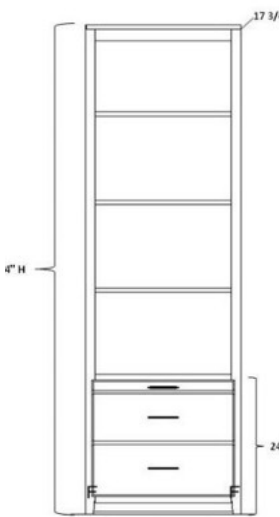

Hardware for Piers

- W11 Nickel Round Knob
- W12 Nickel Squire Knob
- W15 Nickel Bar 6 1/4"
- W13 Bronze Square Knob
- W14 Bronze Round Knob
- W16 Bronze Bar 6 1/4"

Pier Sizes

- (XS) Xsmall 17"w x 17.75"d
- (S) Small 21"w x 17.75"d
- (M) Medium 25"w x 17.75"d
- (L) Large 31"w x 17.75"d
- (XL) XLarge 37"w x 17.75"d

Wardrobe Size

- (S) Small 21"w x 19.75"d
- (M) Medium 25"w x 19.75"d
- (L) Large 31"w x 19.75"d
- (XL) XLarge 37"w x 19.75"d

Lighting & Electrical

| SKU | Type | Description |
|---------|-----------------------|------------------------|
| P1 | Black Power Unit | 2 Elect, 2 USB |
| P2 | Silver Power Unit | 1 Elect, 2 USB |
| P5 | USB Port Only | 2 USB Port |
| L1 | LED 2 Light - Bed | 2 pucks, on/off switch |
| P-Puck | Add LED light to Pier | add to all size piers |
| P-Power | independent power | on/off switch function |

Open Pier (Bookcase)

Pier with 1 or 2 door

Pier with 3 drawers and pull

Pier with Full Doors

Pier with 2 drawers & pull

File Pier
(can only be done in 21")

Wardrobe with full doors
(can not be done in 17")

Wardrobe with 3 drawers
(can not be done in 17")

Desk Hutch & Return

Wallbed Desk (goes with return)

Straight Desk with Desk Pier
P: 25" w x 17 3/4" d x 84" h
PED: 21" w x 20" d x 29 1/4" h
DESK: 72" w x 23" d x 2" h

Wedge Desk with Desk Pier
P: 37" w x 17 3/4" d x 84" h
PED: 21" w x 20" d x 29 1/4" h
DESK: 72" w x 35" d x 2" h