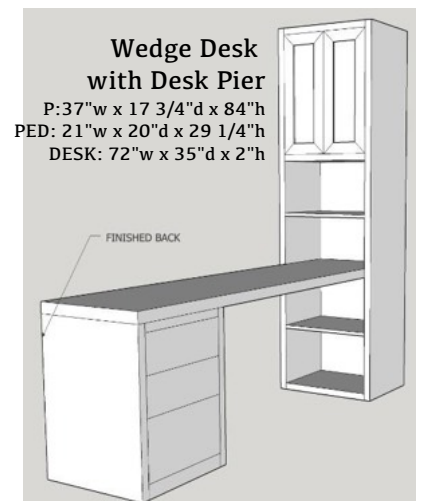

Wardrobe Size

- (S) Small 21"w x 19.75"d
- (M) Medium 25"w x 19.75"d
- (L) Large 31"w x 19.75"d
- (XL) XLarge 37"w x 19.75"d

Lighting & Electrical

| SKU | Type | Description |
|---------|-----------------------|------------------------|
| P1 | Black Power Unit | 2 Elect, 2 USB |
| P2 | Silver Power Unit | 1 Elect, 2 USB |
| P5 | USB Port Only | 2 USB Port |
| L1 | LED 2 Light - Bed | 2 pucks, on/off switch |
| P-Puck | Add LED light to Pier | add to all size piers |
| P-Power | independent power | on/off switch function |

Available Add Ons

- Change shelves from wood to glass
- Add soft close drawer slides
- Finish inside of drawer with clear coat
- Add soft close hinges
- Additional wire mgmt holes

Bradford

All piers available in all sizes (see front) unless otherwise note
All piers available in 72" or 84" height

Open Pier (Bookcase)

Pier with 1 or 2 door

Pier with 3 drawers and pull

Pier with Full Doors

Pier with 2 drawers & pull

File Pier
(can only be done in 21")

Wardrobe with full doors
(can not be done in 17")

Wardrobe with 3 drawers
(can not be done in 17")

Desk Hutch & Return

Wallbed Desk (goes with return)

Straight Desk with Desk Pier
P: 25" w x 17 3/4" d x 84" h
PED: 21" w x 20" d x 29 1/4" h
DESK: 72" w x 23" d x 2" h

Wedge Desk with Desk Pier
P: 37" w x 17 3/4" d x 84" h
PED: 21" w x 20" d x 29 1/4" h
DESK: 72" w x 35" d x 2" h