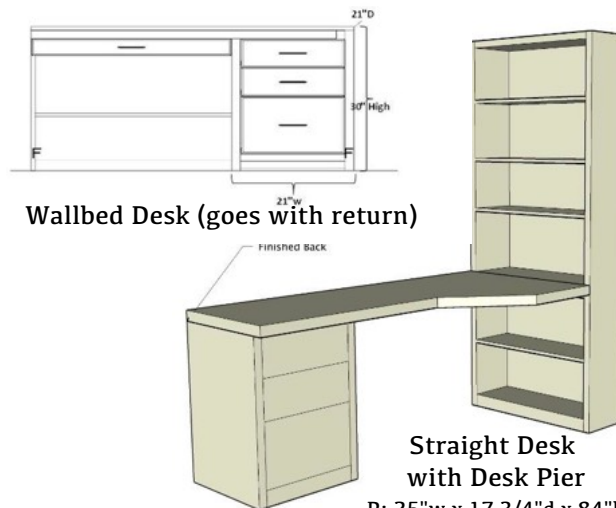

Wardrobe Size

- (S) Small 21"w x 19.75"d
- (M) Medium 25"w x 19.75"d
- (L) Large 31"w x 19.75"d
- (XL) XLarge 37"w x 19.75"d

Lighting & Electrical

| SKU | Type | Description |
|---------|-----------------------|------------------------|
| P1 | Black Power Unit | 2 Elect, 2 USB |
| P2 | Silver Power Unit | 1 Elect, 2 USB |
| P5 | USB Port Only | 2 USB Port |
| L1 | LED 2 Light - Bed | 2 pucks, on/off switch |
| P-Puck | Add LED light to Pier | add to all size piers |
| P-Power | independent power | on/off switch function |

Available Add Ons

- Change shelves from wood to glass
- Add soft close drawer slides
- Finish inside of drawer with clear coat
- Add soft close hinges
- Additional wire mgmt holes

Bradford

All piers available in all sizes (see front) unless otherwise note
All piers available in 72" or 84" height

Open Pier (Bookcase)

Pier with 1 or 2 door

Pier with 3 drawers and pull

Pier with Full Doors

Pier with 2 drawers & pull

File Pier
(can only be done in 21")

Wardrobe with full doors
(can not be done in 17")

Wardrobe with 3 drawers
(can not be done in 17")

Desk Hutch & Return

Wallbed Desk (goes with return)

Straight Desk with Desk Pier
P: 25" w x 17 3/4" d x 84" h
PED: 21" w x 20" d x 29 1/4" h
DESK: 72" w x 23" d x 2" h

Wedge Desk with Desk Pier
P: 37" w x 17 3/4" d x 84" h
PED: 21" w x 20" d x 29 1/4" h
DESK: 72" w x 35" d x 2" h