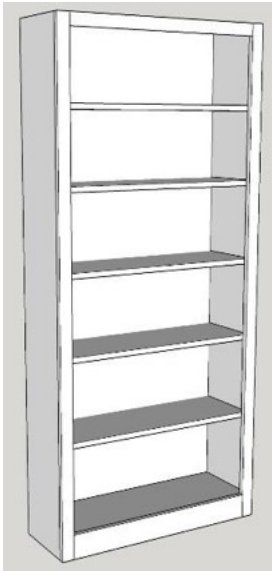

Hardware for Bed

- W1 Nickle Bar 18"
- W2 Nickle Bar 14 1/2"
- W3 Nickle Bar 9 1/4"
- W4 Nickle Bar 8"
- W5 Nickle Bar 8 1/2"
- W6 Bronze Bar 7"
- W7 Bronze Bar 8 1/2"
- W8 Bronze Bar 8"
- W9 Bronze Bar 7"
- W10 Bronze Bar 12"

Hardware for Piers

- W11 Nickel Round Knob
- W12 Nickel Squire Knob
- W15 Nickel Bar 6 1/4"
- W13 Bronze Square Knob
- W14 Bronze Round Knob
- W16 Bronze Bar 6 1/4"

Pier Sizes

- (XS) Xsmall 17"w x 17.75"d
- (S) Small 21"w x 17.75"d
- (M) Medium 25"w x 17.75"d
- (L) Large 31"w x 17.75"d
- (XL) XLarge 37"w x 17.75"d

Wardrobe Size

- (S) Small 21"w x 19.75"d
- (M) Medium 25"w x 19.75"d
- (L) Large 31"w x 19.75"d
- (XL) XLarge 37"w x 19.75"d

Lighting & Electrical

| SKU | Type | Description |
|---------|-----------------------|------------------------|
| P1 | Black Power Unit | 2 Elect, 2 USB |
| P2 | Silver Power Unit | 1 Elect, 2 USB |
| P5 | USB Port Only | 2 USB Port |
| L1 | LED 2 Light - Bed | 2 pucks, on/off switch |
| P-Puck | Add LED light to Pier | add to all size piers |
| P-Power | independent power | on/off switch function |

Available Add Ons

- Change shelves from wood to glass
- Add soft close drawer slides
- Finish inside of drawer with clear coat
- Add soft close hinges
- Additional wire mgmt holes

Bradford

All piers available in all sizes (see front) unless otherwise note
All piers available in 72" or 84" height