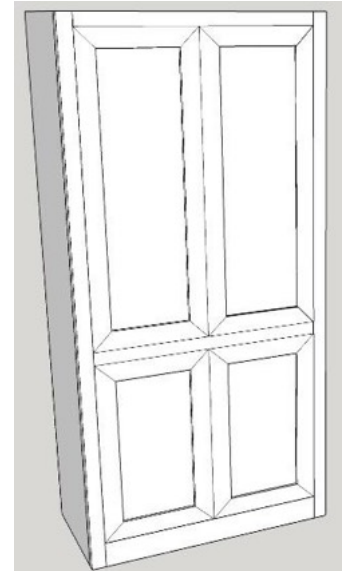

BR-Q QUEEN

CLOSED: 72 5/8"w x 23 x 90 1/2"h

OPEN: 72 5/8"w x 91 1/2 x 90 1/2"h

BR-F FULL

CLOSED: 72"w x 23 x 86 1/2"h

- Available in Alder or Oak
- 5.5" total molding
- Uses Standard Mattress up to 11"
- Can be built with split panel tray

Wardrobe Size

- (S) Small 21"w x 19.75"d
- (M) Medium 25"w x 19.75"d
- (L) Large 31"w x 19.75"d
- (XL) XLarge 37"w x 19.75"d

Lighting & Electrical

| SKU | Type | Description |
|---------|-----------------------|------------------------|
| P1 | Black Power Unit | 2 Elect, 2 USB |
| P2 | Silver Power Unit | 1 Elect, 2 USB |
| P5 | USB Port Only | 2 USB Port |
| L1 | LED 2 Light - Bed | 2 pucks, on/off switch |
| P-Puck | Add LED light to Pier | add to all size piers |
| P-Power | independent power | on/off switch function |

Available Add Ons

- Change shelves from wood to glass
- Add soft close drawer slides
- Finish inside of drawer with clear coat
- Add soft close hinges
- Additional wire mgmt holes

Bradford

All piers available in all sizes (see front) unless otherwise note
All piers available in 72" or 84" height

Open Pier (Bookcase)

Pier with 1 or 2 door

Pier with 3 drawers and pull

Pier with Full Doors

Pier with 2 drawers & pull

File Pier
(can only be done in 21")

Wardrobe with full doors
(can not be done in 17")

Wardrobe with 3 drawers
(can not be done in 17")