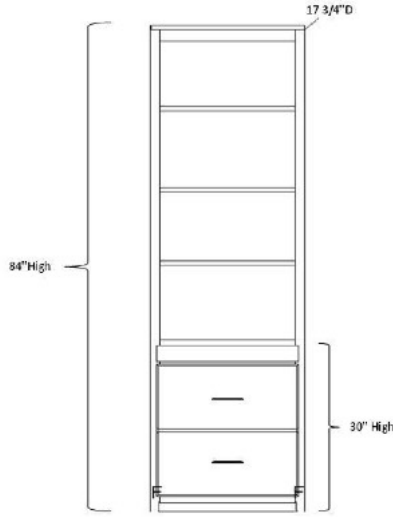

Wardrobe Size

- (S) Small 21"w x 19.75"d
- (M) Medium 25"w x 19.75"d
- (L) Large 31"w x 19.75"d
- (XL) XLarge 37"w x 19.75"d

Lighting & Electrical

| SKU | Type | Description |
|---------|-----------------------|------------------------|
| P1 | Black Power Unit | 2 Elect, 2 USB |
| P2 | Silver Power Unit | 1 Elect, 2 USB |
| P5 | USB Port Only | 2 USB Port |
| L1 | LED 2 Light - Bed | 2 pucks, on/off switch |
| P-Puck | Add LED light to Pier | add to all size piers |
| P-Power | independent power | on/off switch function |

Available Add Ons

- Change shelves from wood to glass
- Add soft close drawer slides
- Finish inside of drawer with clear coat
- Add soft close hinges
- Additional wire mgmt holes

Bradford

All piers available in all sizes (see front) unless otherwise note
All piers available in 72" or 84" height

Open Pier (Bookcase)

Pier with 1 or 2 door

Pier with 3 drawers and pull

Pier with Full Doors

Pier with 2 drawers & pull

File Pier
(can only be done in 21")

Wardrobe with full doors
(can not be done in 17")

Wardrobe with 3 drawers
(can not be done in 17")

Desk Hutch & Return

Wallbed Desk (goes with return)

Straight Desk with Desk Pier
P: 25" w x 17 3/4" d x 84" h
PED: 21" w x 20" d x 29 1/4" h
DESK: 72" w x 23" d x 2" h

Wedge Desk with Desk Pier
P: 37" w x 17 3/4" d x 84" h
PED: 21" w x 20" d x 29 1/4" h
DESK: 72" w x 35" d x 2" h