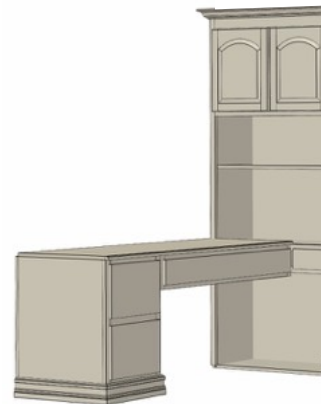

TWIN	FULL	QUEEN
3570-18"	3572-18"	3574-18"
3571-24"	3573-24"	3575-24"

(add lower door(s) - \$200)

PTF

82"H	92"H
3580F-18"	3585F-18"
3581F-24"	3586F-24"
3582F-30"	3587F-30"
3583F-36"	3588F-36"

GCF

82"H	92"H
3565F-18"	3575F-18"
3566F-24"	3576F-24"
3567F-30"	3577F-30"
3568F-36"	3578F-36"

DESK - SINGLE PEDESTAL

1231-42"
1232-48"
1233-54"
1234-60"
1235-66"
1236-72"

HUTCHES (with 2 UPPER DOORS)

1240-36"
1241-42"
1242-48"
1243-54"

RETURNS

1210-36"
1211-42"
1212-48"
1213-54"

ROLLING DESK

1258-TWIN (48W X 31H X 23D)	1259-FULL (64W x 31H x 23D)	1260-QUEEN (70.25W X 31H X 23D)
--------------------------------	--------------------------------	------------------------------------