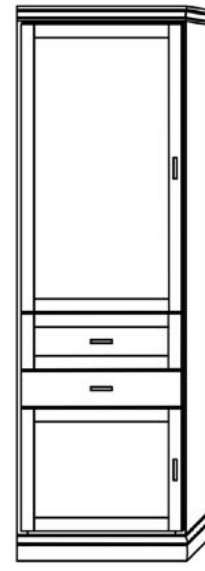

Horizontal

Size	Height	Width	Depth	Projection
Twin	47 1/2"	80"	16 5/8"	44 5/8"
XL Twin	47 1/2"	85"	16 5/8"	44 5/8"
Full/Double	62 1/2"	80"	16 5/8"	59 5/8"
Queen	68 1/2"	85"	16 5/8"	65 5/8"

Finishes, Crown Molding and Lighting

Maple

Red Oak

Paint

Weathered

Cabinet Options

All cabinets and nightstands are available in 3 widths: 18", 24" or 30"
File drawer cabinets only come in 24" wide

VC 212
(File Drawers)

VC 211
(File Drawers)

VC 209

VC 208

VC/HC 207

VC/HC 206

VC/HC 205

VC/HC 204

VC/HC 203

VC/HC 202