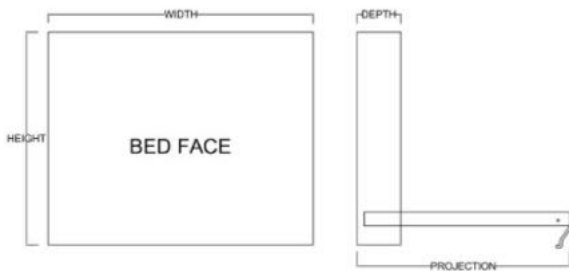

Wallbeds
"n" More

A comfortable extra bed for any room!

Santa Barbara

Heartland
Collection

Available in Horizontal and Vertical

Vertical

Size	Height	Width	Depth	Projection
Twin	82 3/4"	45 1/2"	18 3/4"	81 7/8"
XL Twin	87 3/4"	45 1/2"	18 3/4"	86 7/8"
Full/Double	82 3/4"	60 1/2"	18 3/4"	81 7/8"
Queen	87 3/4"	66 1/2"	18 3/4"	86 7/8"

Horizontal

Size	Height	Width	Depth	Projection
Twin	47 1/2"	80"	16 5/8"	44 5/8"
XL Twin	47 1/2"	85"	16 5/8"	44 5/8"
Full/Double	62 1/2"	80"	16 5/8"	59 5/8"
Queen	68 1/2"	85"	16 5/8"	65 5/8"

Finishes, Crown Molding and Lighting