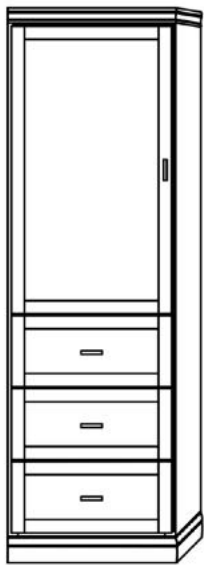

Horizontal

Size	Height	Width	Depth	Projection
Twin	47 1/2"	80"	16 5/8"	44 5/8"
XL Twin	47 1/2"	85"	16 5/8"	44 5/8"
Full/Double	62 1/2"	80"	16 5/8"	59 5/8"
Queen	68 1/2"	85"	16 5/8"	65 5/8"

Finishes, Crown Molding and Lighting

Maple

Red Oak

Paint

Weathered

Cabinet Options

All cabinets and nightstands are available in 3 widths: 18", 24" or 30"
File drawer cabinets only come in 24" wide

VC 212
(File Drawers)

VC 211
(File Drawers)

VC 209

VC 208

VC/HC 207

VC/HC 206

VC/HC 205

VC/HC 204

VC/HC 203

VC/HC 202

VC/HC 201

Night Stands

VNS 402

VNS 401

EXTRAS

- ☆ Cabinet depth is 16 inches (vs bed depth 18.75 inches)
- ☆ Cabinet are 3" inches less in height than the bed
- ☆ Add upper cabinet to horizontal beds
- ☆ ♦Paint/Deluxe Finish - 10% Upcharge
- ☆ ◆Weathered/Premium Finish - 20% Upcharge
- ☆ Rolling Desk (w = same as bed, 24" d, 30" h)
- ☆ Add LED lights
- ☆ Upgrade to "larger" crown molding
- ☆ Add nightstand pullout (⊕ Cabs 204, 205)
- ☆ Change to glass shelves (2 shelves)
- ☆ Add Clothes Valet; Add Extra Shelf
- ☆ Upgrade to MOTORIZED Wallbed