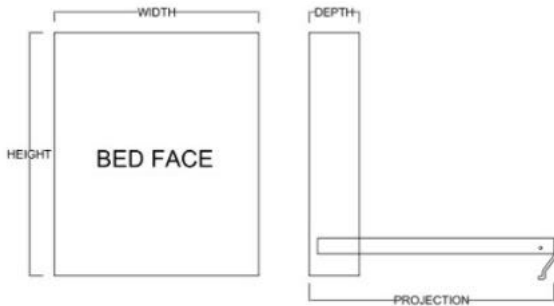

Wallbeds
"n" More

A comfortable extra bed for any room!

Santa Barbara

Heartland
Collection

Available in Horizontal and Vertical

Vertical

Size	Height	Width	Depth	Projection
Twin	82 3/4"	45 1/2"	18 3/4"	81 7/8"
XL Twin	87 3/4"	45 1/2"	18 3/4"	86 7/8"
Full/Double	82 3/4"	60 1/2"	18 3/4"	81 7/8"
Queen	87 3/4"	66 1/2"	18 3/4"	86 7/8"

Horizontal

Size	Height	Width	Depth	Projection
Twin	47 1/2"	80"	16 5/8"	44 5/8"
XL Twin	47 1/2"	85"	16 5/8"	44 5/8"
Full/Double	62 1/2"	80"	16 5/8"	59 5/8"
Queen	68 1/2"	85"	16 5/8"	65 5/8"

Finishes, Crown Molding and Lighting