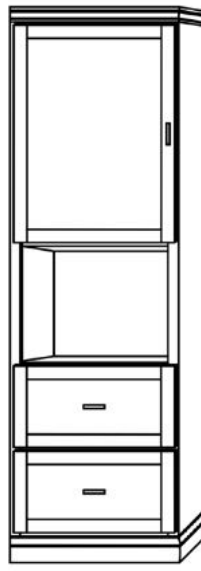

Horizontal

Size	Height	Width	Depth	Projection
Twin	47 1/2"	80"	16 5/8"	44 5/8"
XL Twin	47 1/2"	85"	16 5/8"	44 5/8"
Full/Double	62 1/2"	80"	16 5/8"	59 5/8"
Queen	68 1/2"	85"	16 5/8"	65 5/8"

Finishes, Crown Molding and Lighting

Maple

Red Oak

Paint

Weathered

Cabinet Options

All cabinets and nightstands are available in 3 widths: 18", 24" or 30"
File drawer cabinets only come in 24" wide

VC 212
(File Drawers)

VC 211
(File Drawers)

VC 209

VC 208

VC/HC 207

VC/HC 206

VC/HC 205

VC/HC 204

VC/HC 203

VC/HC 202