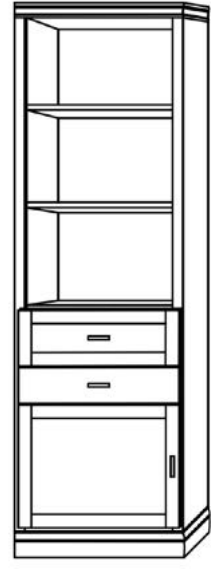

Horizontal

Size	Height	Width	Depth	Projection
Twin	47 1/2"	80"	16 5/8"	44 5/8"
XL Twin	47 1/2"	85"	16 5/8"	44 5/8"
Full/Double	62 1/2"	80"	16 5/8"	59 5/8"
Queen	68 1/2"	85"	16 5/8"	65 5/8"

Finishes, Crown Molding and Lighting

Maple

Red Oak

Paint

Weathered

Cabinet Options

All cabinets and nightstands are available in 3 widths: 18", 24" or 30"
File drawer cabinets only come in 24" wide

VC 212
(File Drawers)

VC 211
(File Drawers)

VC 209

VC 208

VC/HC 207

VC/HC 206

VC/HC 205

VC/HC 204

VC/HC 203

VC/HC 202

VC/HC 201

Night Stands

VNS 402

VNS 401

EXTRAS

- ☆ Cabinet depth is 16 inches (vs bed depth 18.75 inches)
- ☆ Cabinet are 3" inches less in height than the bed
- ☆ Add upper cabinet to horizontal beds
- ☆ ♦Paint/Deluxe Finish - 10% Upcharge
- ☆ ◆Weathered/Premium Finish - 20% Upcharge
- ☆ Rolling Desk (w = same as bed, 24" d, 30" h)
- ☆ Add LED lights
- ☆ Upgrade to "larger" crown molding
- ☆ Add nightstand pullout (⊕ Cabs 204, 205)
- ☆ Change to glass shelves (2 shelves)
- ☆ Add Clothes Valet; Add Extra Shelf
- ☆ Upgrade to MOTORIZED Wallbed