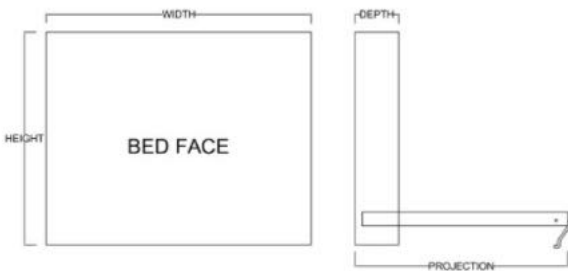

Wallbeds
"n" More

A comfortable extra bed for any room!

Monterey

Heartland
Collection

Available in Horizontal and Vertical

Vertical

Size	Height	Width	Depth	Projection
Twin	82 3/4"	45 1/2"	18 3/4"	81 7/8"
XL Twin	87 3/4"	45 1/2"	18 3/4"	86 7/8"
Full/Double	82 3/4"	60 1/2"	18 3/4"	81 7/8"
Queen	87 3/4"	66 1/2"	18 3/4"	86 7/8"

Horizontal

Size	Height	Width	Depth	Projection
Twin	47 1/2"	80"	16 5/8"	44 5/8"
XL Twin	47 1/2"	85"	16 5/8"	44 5/8"
Full/Double	62 1/2"	80"	16 5/8"	59 5/8"
Queen	68 1/2"	85"	16 5/8"	65 5/8"

Finishes, Crown Molding and Lighting

Rustic Black

Livelo

Cabinet Options

All cabinets and nightstands are available in 3 widths: 18", 24" or 30"
File drawer cabinets only come in 24" wide

VC 212
(File Drawers)

VC 211
(File Drawers)

VC 209

VC 208