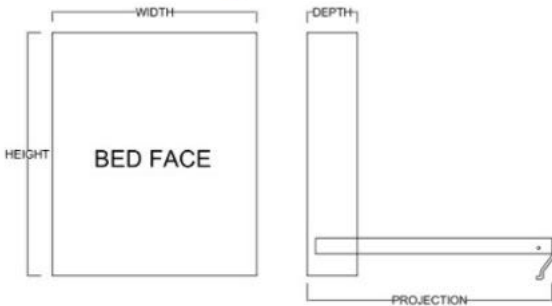

Wallbeds
"n" More

A comfortable extra bed for any room!

Monterey

Heartland
Collection

Available in Horizontal and Vertical

Vertical

Size	Height	Width	Depth	Projection
Twin	82 3/4"	45 1/2"	18 3/4"	81 7/8"
XL Twin	87 3/4"	45 1/2"	18 3/4"	86 7/8"
Full/Double	82 3/4"	60 1/2"	18 3/4"	81 7/8"
Queen	87 3/4"	66 1/2"	18 3/4"	86 7/8"

Horizontal

Size	Height	Width	Depth	Projection
Twin	47 1/2"	80"	16 5/8"	44 5/8"
XL Twin	47 1/2"	85"	16 5/8"	44 5/8"
Full/Double	62 1/2"	80"	16 5/8"	59 5/8"
Queen	68 1/2"	85"	16 5/8"	65 5/8"

Finishes, Crown Molding and Lighting

Rustic Black

Livelo

Cabinet Options

All cabinets and nightstands are available in 3 widths: 18", 24" or 30"
File drawer cabinets only come in 24" wide

VC 212
(File Drawers)

VC 211
(File Drawers)

VC 209

VC 208