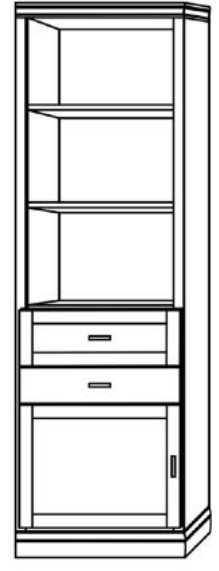

Horizontal

Size	Height	Width	Depth	Projection
Twin	47 1/2"	80"	16 5/8"	44 5/8"
XL Twin	47 1/2"	85"	16 5/8"	44 5/8"
Full/Double	62 1/2"	80"	16 5/8"	59 5/8"
Queen	68 1/2"	85"	16 5/8"	65 5/8"

Finishes, Crown Molding and Lighting

Rustic Black

Livelo

Cabinet Options

All cabinets and nightstands are available in 3 widths: 18", 24" or 30"
File drawer cabinets only come in 24" wide

VC 212
(File Drawers)

VC 211
(File Drawers)

VC 209

VC 208

VC/HC 207

VC/HC 206

VC/HC 205

VC/HC 204

VC/HC 203

VC/HC 202

VC/HC 201

Night Stands