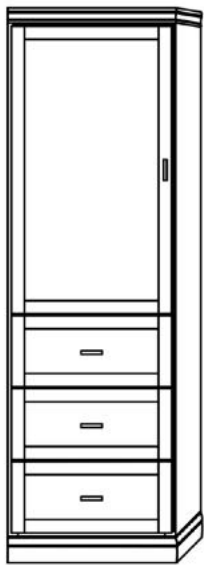

Horizontal

Size	Height	Width	Depth	Projection
Twin	47 1/2"	80"	16 5/8"	44 5/8"
XL Twin	47 1/2"	85"	16 5/8"	44 5/8"
Full/Double	62 1/2"	80"	16 5/8"	59 5/8"
Queen	68 1/2"	85"	16 5/8"	65 5/8"

Finishes, Crown Molding and Lighting

Rustic Black

Livelo

Cabinet Options

All cabinets and nightstands are available in 3 widths: 18", 24" or 30"
File drawer cabinets only come in 24" wide

VC 212
(File Drawers)

VC 211
(File Drawers)

VC 209

VC 208

VC/HC 207

VC/HC 206

VC/HC 205

VC/HC 204

VC/HC 203

VC/HC 202

VC/HC 201

Night Stands