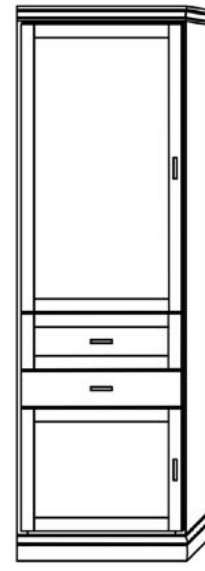

Horizontal

Size	Height	Width	Depth	Projection
Twin	47 1/2"	80"	16 5/8"	44 5/8"
XL Twin	47 1/2"	85"	16 5/8"	44 5/8"
Full/Double	62 1/2"	80"	16 5/8"	59 5/8"
Queen	68 1/2"	85"	16 5/8"	65 5/8"

Finishes, Crown Molding and Lighting

Rustic Black

Livelo

Cabinet Options

All cabinets and nightstands are available in 3 widths: 18", 24" or 30"
File drawer cabinets only come in 24" wide

VC 212
(File Drawers)

VC 211
(File Drawers)

VC 209

VC 208

VC/HC 207

VC/HC 206

VC/HC 205

VC/HC 204

VC/HC 203

VC/HC 202

VC/HC 201

Night Stands