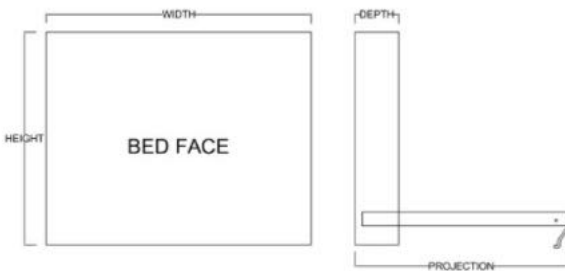

*Available in Horizontal and Vertical*

**Vertical**

Size	Height	Width	Depth	Projection
Twin	82 3/4"	45 1/2"	18 3/4"	81 7/8"
XL Twin	87 3/4"	45 1/2"	18 3/4"	86 7/8"
Full/Double	82 3/4"	60 1/2"	18 3/4"	81 7/8"
Queen	87 3/4"	66 1/2"	18 3/4"	86 7/8"

**Horizontal**

Size	Height	Width	Depth	Projection
Twin	47 1/2"	80"	16 5/8"	44 5/8"
XL Twin	47 1/2"	85"	16 5/8"	44 5/8"
Full/Double	62 1/2"	80"	16 5/8"	59 5/8"
Queen	68 1/2"	85"	16 5/8"	65 5/8"

**Finishes, Crown Molding and Lighting**