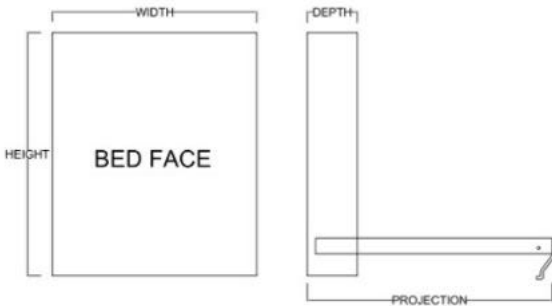

*Available in Horizontal and Vertical*

**Vertical**

Size	Height	Width	Depth	Projection
Twin	82 3/4"	45 1/2"	18 3/4"	81 7/8"
XL Twin	87 3/4"	45 1/2"	18 3/4"	86 7/8"
Full/Double	82 3/4"	60 1/2"	18 3/4"	81 7/8"
Queen	87 3/4"	66 1/2"	18 3/4"	86 7/8"

**Horizontal**

Size	Height	Width	Depth	Projection
Twin	47 1/2"	80"	16 5/8"	44 5/8"
XL Twin	47 1/2"	85"	16 5/8"	44 5/8"
Full/Double	62 1/2"	80"	16 5/8"	59 5/8"
Queen	68 1/2"	85"	16 5/8"	65 5/8"

**Finishes, Crown Molding and Lighting**

# Cabinet Options

All cabinets and nightstands are available in 3 widths: 18", 24" or 30"  
File drawer cabinets only come in 24" wide

VC 212  
(File Drawers)

VC 211  
(File Drawers)

VC 209

VC 208

VC/HC 207