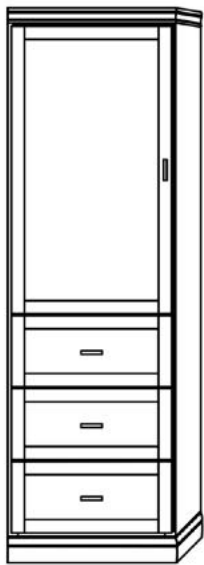

Cabinet Options

All cabinets and nightstands are available in 3 widths: 18", 24" or 30"
File drawer cabinets only come in 24" wide

VC/HC 205

Night Stands

EXTRAS

- ☆ Cabinet depth is 16 inches (vs bed depth 18.75 inches)
- ☆ Cabinet are 3" inches less in height than the bed
- ☆ Add upper cabinet to horizontal beds
- ☆ ♦Paint/Deluxe Finish - 10% Upcharge
- ☆ ◆Weathered/Premium Finish - 20% Upcharge
- ☆ Rolling Desk (w = same as bed, 24" d, 30" h)
- ☆ Add LED lights
- ☆ Upgrade to "larger" crown molding
- ☆ Add nightstand pullout (⊕ Cabs 204, 205)
- ☆ Change to glass shelves (2 shelves)
- ☆ Add Clothes Valet; Add Extra Shelf
- ☆ Upgrade to MOTORIZED Wallbed

Serving Arizona since 2010
Locally Owned and Operated

iLoveWallbeds.com