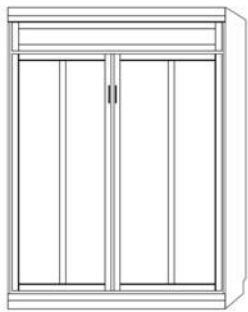

STANDARD

DELUXE

PREMIUM

Straight top-flat headboard • Curved Top- Shelf Hdbd-Bookcases • Straight Top-Shelf Hdbd-Bookcases

FINISHES:

- NATURAL HONEY MAPLE
- SUNSET COGNAC
- BARK GRAY GRAY
- CINNAMON CARAMEL
- ESPRESSO

PREMIUM FINISHES:

- WHITE
- ALABASTER
- COBALT

	SKU	DIMENSION CLOSED	DIMENSION OPEN
QUEEN STANDARD	VV50	65w x 17d x 90h	65w x 86d x 90h
FULL STANDARD	VV46	59w x 17d x 85h	59w x 81d x 85h
QUEEN DELUXE	VVX50	75w x 25d x 90h	75w x 92d x 90h
QUEEN PREMIUM	VVZ50	75w x 20d x 90h	75w x 92d x 90h

VALENCIA standard, deluxe, premium side storage cabinets

3 DRAWER

- VTFS 16 X 85
- VTQS 16 X 90
- VPTF 24 X 85
- VPTQ 24 X 90
- VPGF 32 X 85
- VPGQ 32 X 90

3 DRAWER-DOOR

- VWFS 16 X 85
- VWQS 16 X 90
- VPWF 24 X 85
- VPWQ 24 X 90

3 DRAWER-2 DOOR

- 3 drawers -with 2 Doors. Inside has clothes hangar bar.
- VPWU 32 x 85

2 DOOR

- DESK BASE-1 lateral file drawer, medium drawer & pencil drawer
- 69"
- VDFL 32 X 85
 - VQFL 32 X 90
 - BSDL Shaped Desktop
 - VLD 24 X 90