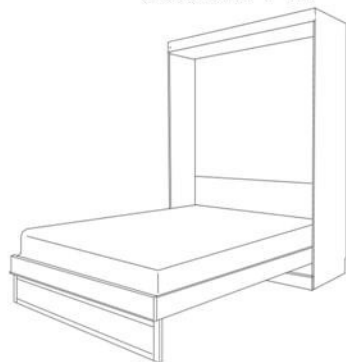

STANDARD

DELUXE

PREMIUM

Straight top-flat headboard • Curved Top- Shelf Hdbd-Bookcases • Straight Top-Shelf Hdbd-Bookcases

FINISHES:

- NATURAL HONEY MAPLE
- SUNSET COGNAC
- BARK GRAY GRAY
- CINNAMON CARAMEL
- ESPRESSO

PREMIUM FINISHES:

- WHITE
- ALABASTER
- COBALT

	SKU	DIMENSION CLOSED	DIMENSION OPEN
QUEEN STANDARD	VV50	65w x 17d x 90h	65w x 86d x 90h
FULL STANDARD	VV46	59w x 17d x 85h	59w x 81d x 85h
QUEEN DELUXE	VVX50	75w x 25d x 90h	75w x 92d x 90h
QUEEN PREMIUM	VVZ50	75w x 20d x 90h	75w x 92d x 90h

VALENCIA standard, deluxe, premium side storage cabinets

3 DRAWER

- VTFS 16 X 85
- VTQS 16 X 90
- VPTF 24 X 85
- VPTQ 24 X 90
- VPGF 32 X 85
- VPGQ 32 X 90

3 DRAWER-DOOR

- VWFS 16 X 85
- VWQS 16 X 90
- VPWF 24 X 85
- VPWQ 24 X 90

3 DRAWER-2 DOOR

- 3 drawers -with 2 Doors. Inside has clothes hangar bar.
- VPWU 32 x 85

2 DOOR

- DESK BASE-1 lateral file drawer, medium drawer & pencil drawer
- 69"
- VDFL 32 X 85
 - VQFL 32 X 90
 - BSDL Shaped Desktop
 - VLD 24 X 90