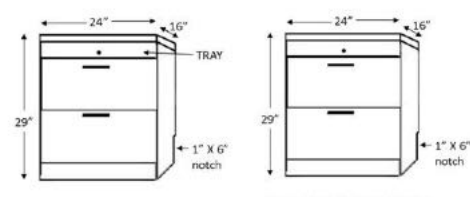

PXF 24 x 85  
PXQ 24 x 90

**\$2199**

**GUEST WARDROBE**  
3 drawers with 2 upper doors with clothes valet.  
PWU 32 x 85

**\$2499**

**DOOR CABINET**

DFS 16 x 85  
DOS 16 x 90  
**\$1699**

**3 DRAWER PIER CABINET**- 3 drawers with open adjustable shelves

TFS 16 x 85  
TQS 16 x 90  
**\$1799**

PTF 24 x 85  
PTQ 24 x 90  
**\$1899**

PGF 32 x 85  
PGQ 32 x 90  
**\$1999**

BFS 16 x 90  
BQS 16 x 90  
**\$1399**

PBF 24 x 85  
PBQ 24 x 90  
**\$1499**

**BOOKCASE**

**DESK CART-DC \$999**

**FILE CART-RFC \$999**

**NIGHTSTAND-RNST \$999**

**NIGHTSTAND-RNS \$999**

**DOOR CABINET**

FD- DESK BASE with STRAIGHT DESKTOP

**\$1199**

PCF 24 x 85  
\* PCQ 24 x 90