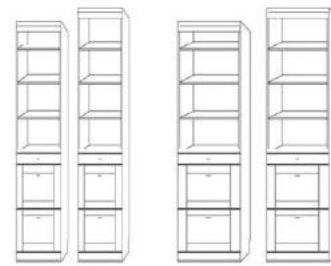

**NIGHTSTAND PIER with DOOR**- 2 drawers, pull out tray table, open shelf and upper door.

PUF 24 x 85  
PUQ 24 x 90  
**\$2299**

**NIGHTSTAND PIER CABINET**- 2 drawers, pull out tray table with open adjustable

NFS 16 x 85  
NQS 16 x 90  
**\$1799**

PNF 24 x 85  
PNQ 24 x 90  
**\$1899**

**LATERAL FILES PIER CABINET**- 2 file drawers, pencil drawer with open adjustable shelves.

LFS 16 x 85  
LQS 16 x 90  
**\$1799**

PLF 24 x 85  
PLQ 24 x 90  
**\$1899**

**WARDROBE**  
3 drawers, upper door with clothes valet.  
*Specify left or right side  
Door handle when facing*

PWF 24 x 85  
PWQ 24 x 90

**\$2199**

**FILE WARDROBE**  
2 lateral file drawers, Pencil drawer and upper door with clothes valet.  
*Specify left or right side  
Door handle when facing*

PXF 24 x 85  
PXQ 24 x 90

**\$2199**

**GUEST WARDROBE**  
3 drawers with 2 upper doors with clothes valet.  
PWU 32 x 85

**\$2499**

**DOOR CABINET**

DFS 16 x 85  
DOS 16 x 90  
**\$1699**

**3 DRAWER PIER CABINET**- 3 drawers with open adjustable shelves