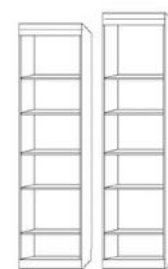

PLF 24 x 85  
PLQ 24 x 90  
**\$1899**

**WARDROBE**  
3 drawers, upper door with clothes valet.  
*Specify left or right side  
Door handle when facing*

PWF 24 x 85  
PWQ 24 x 90

**\$2199**

**FILE WARDROBE**  
2 lateral file drawers, Pencil drawer and upper door with clothes valet.  
*Specify left or right side  
Door handle when facing*

PXF 24 x 85  
PXQ 24 x 90

**\$2199**

**GUEST WARDROBE**  
3 drawers with 2 upper doors with clothes valet.  
PWU 32 x 85

**\$2499**

**DOOR CABINET**

DFS 16 x 85  
DOS 16 x 90  
**\$1699**

**3 DRAWER PIER CABINET**- 3 drawers with open adjustable shelves

TFS 16 x 85  
TQS 16 x 90  
**\$1799**

PTF 24 x 85  
PTQ 24 x 90  
**\$1899**

PGF 32 x 85  
PGQ 32 x 90  
**\$1999**

BFS 16 x 90  
BQS 16 x 90  
**\$1399**

PBF 24 x 85  
PBQ 24 x 90  
**\$1499**

**BOOKCASE**

**DESK CART-DC \$999**

**FILE CART-RFC \$999**

**NIGHTSTAND-RNST \$999**

**NIGHTSTAND-RNS \$999**

**DOOR CABINET**

FD- DESK BASE with STRAIGHT DESKTOP

**\$1199**

PCF 24 x 85  
\* PCQ 24 x 90