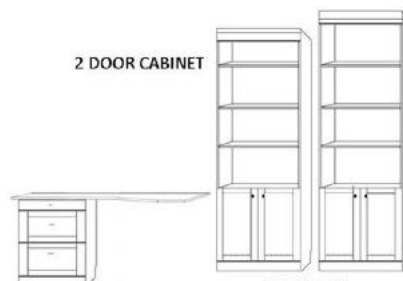

PXF 24 x 85  
PXQ 24 x 90

**\$2199**

**GUEST WARDROBE**  
3 drawers with 2 upper doors with clothes valet.  
PWU 32 x 85

**\$2499**

**DOOR CABINET**

DFS 16 x 85  
DOS 16 x 90  
**\$1699**

**3 DRAWER PIER CABINET**- 3 drawers with open adjustable shelves

**DESK CART-DC \$999**

**FILE CART-RFC \$999**

**NIGHTSTAND-RNST \$999**

**NIGHTSTAND-RNS \$999**

**DOOR CABINET**

FD- DESK BASE with STRAIGHT DESKTOP

**\$1199**

PCF 24 x 85  
\* PCQ 24 x 90

**\$1699**

**2 DOOR CABINET**

LD- DESK BASE With SHAPED DESKTOP

**\$1299**

DFL 32 x 85  
\* DQL 32 x 90

**\$1799**

MURPHY DESK PAF 24 x 85

**\$2299**

48" long drop down desk with adjustable shelves