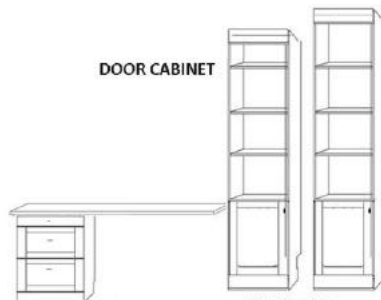

PXF 24 x 85  
PXQ 24 x 90

**\$2199**

**GUEST WARDROBE**  
3 drawers with 2 upper doors with clothes valet.  
PWU 32 x 85

**\$2499**

**DOOR CABINET**

DFS 16 x 85  
DOS 16 x 90  
**\$1699**

**3 DRAWER PIER CABINET**- 3 drawers with open adjustable shelves

**DESK CART-DC \$999**

**FILE CART-RFC \$999**

**NIGHTSTAND-RNST \$999**

**NIGHTSTAND-RNS \$999**

**DOOR CABINET**

FD- DESK BASE with STRAIGHT DESKTOP

**\$1199**

PCF 24 x 85  
\* PCQ 24 x 90

**\$1699**

**2 DOOR CABINET**

LD- DESK BASE With SHAPED DESKTOP

**\$1299**

DFL 32 x 85  
\* DQL 32 x 90

**\$1799**

MURPHY DESK PAF 24 x 85

**\$2299**

48" long drop down desk with adjustable shelves