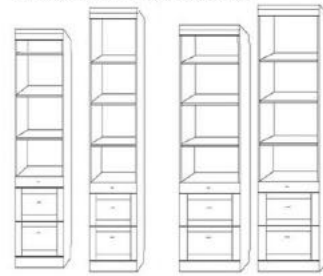

# Ryland

|       |   |                |
|-------|---|----------------|
| QUEEN | closed: 65 x 17.25 x 90<br>open: 65 x 86 x 90 | <b>\$4,899</b> |
| FULL  | closed: 59 x 17.25 x 85<br>open: 59 x 81 x 85 | <b>\$4,899</b> |

**NIGHTSTAND PIER with DOOR**- 2 drawers, pull out tray table, open shelf and upper door.

PUF 24 x 85  
PUQ 24 x 90  
**\$2299**

**NIGHTSTAND PIER CABINET**- 2 drawers, pull out tray table with open adjustable

NFS 16 x 85  
NQS 16 x 90  
**\$1799**

PNF 24 x 85  
PNQ 24 x 90  
**\$1899**

**LATERAL FILES PIER CABINET**- 2 file drawers, pencil drawer with open adjustable shelves.

LFS 16 x 85  
LQS 16 x 90  
**\$1799**

PLF 24 x 85  
PLQ 24 x 90  
**\$1899**

**WARDROBE**  
3 drawers, upper door with clothes valet.  
*Specify left or right side  
Door handle when facing*

PWF 24 x 85  
PWQ 24 x 90

**\$2199**

**FILE WARDROBE**  
2 lateral file drawers, Pencil drawer and upper door with clothes valet.  
*Specify left or right side  
Door handle when facing*