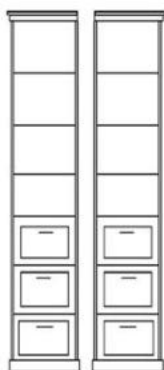

WFS-LSF 18.5 x 85

WFS-RSF 18.5 x 85

\$2199

\$1999

**FILE WARDROBE**

2 lateral file drawers, Pencil drawer and upper door with 2 shelves. 25.5" pier includes clothes valet.

PXF-LSF 25.5 x 85

PXF-RSF 25.5 x 85

XFS-LSF 18.5 x 85

XFS-RSF 18.5 x 85

\$2199

\$1999

**GUEST WARDROBE**

3 drawers with 2 upper doors with clothes valet.

*Specify left or right side facing*

PWU-LSF 33.5 x 85

PWU-RSF 33.5 x 85

\$2499

**DOOR CABINET**

DFS-LSF 18.5 x 85

DFS-RSF 18.5 x 85

\$1699

**3 DRAWER PIER CABINET- 3 drawers with open adjustable shelves**

TFS-LSF 18.5 x 85

TFS-RSF 18.5 x 85

\$1799

PTF-LSF 25.5 x 85

PTF-RSF 25.5 x 85

\$1899

PGF-LSF 33.5 x 85

PGF-RSF 33.5 x 85

\$1999