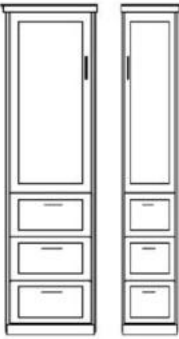

2 drawers, pull out tray table, open shelf and upper door.

PUF-LSF 25.5 x 85

PUF-RSF 25.5 x 85

\$2099

**NIGHTSTAND PIER CABINET**

2 drawers, pull out tray table with open adjustable shelves

NFS-LSF 18.5 x 85

NFS-RSF 18.5 x 85

\$1799

PNF-LSF 25.5 x 85

PNF-RSF 25.5 x 85

\$1849

**LATERAL FILES PIER CABINET- 2 file drawers, pencil drawer with open adjustable shelves.**

LFS-LSF 18.5 x 85

LFS-RSF 18.5 x 85

\$1799

PLF-LSF 25.5 x 85

PLF-RSF 25.5 x 85

\$1899

**WARDROBE**

3 drawers, upper door with 2 shelves. 25.5" pier includes clothes valet.

PWF-LSF 25.5 x 85

PWF-RSF 25.5 x 85

WFS-LSF 18.5 x 85

WFS-RSF 18.5 x 85

\$2199

\$1999

**FILE WARDROBE**

2 lateral file drawers, Pencil drawer and upper door with 2 shelves. 25.5" pier includes clothes valet.

PXF-LSF 25.5 x 85

PXF-RSF 25.5 x 85