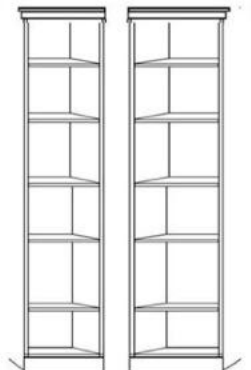

PWU-RSF 33.5 x 85

\$2499

**DOOR CABINET**

DFS-LSF 18.5 x 85

DFS-RSF 18.5 x 85

\$1699

**3 DRAWER PIER CABINET- 3 drawers with open adjustable shelves**

TFS-LSF 18.5 x 85

TFS-RSF 18.5 x 85

\$1799

PTF-LSF 25.5 x 85

PTF-RSF 25.5 x 85

\$1899

PGF-LSF 33.5 x 85

PGF-RSF 33.5 x 85

\$1999

**BOOKCASE**

BFS-LSF 18.5 x 85

BFS-RSF 18.5 x 85

\$1399

PBF-LSF 25.5 x 85

PBF-RSF 25.5 x 85

\$1499

NS Nightstand  
24" w x 16" d x 29" h

\$999

FC File cart  
17" w x 28.5" h  
Fits  
underneath  
DESK CART

\$999

**2 DOOR CABINET**  
With adjustable shelves

DFL-LSF 33.5 x 85

DFL-RSF 33.5 x 85

\$1799

**DOOR CABINET**  
with adjustable shelves