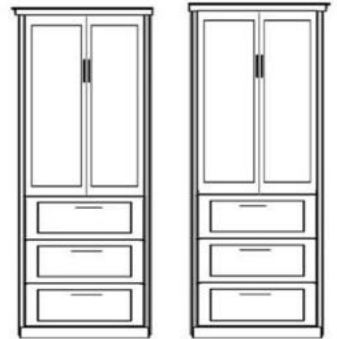

XFS-LSF 18.5 x 85

XFS-RSF 18.5 x 85

\$2199

\$1999

**GUEST WARDROBE**

3 drawers with 2 upper doors with clothes valet.

*Specify left or right side facing*

PWU-LSF 33.5 x 85

PWU-RSF 33.5 x 85

\$2499

**DOOR CABINET**

DFS-LSF 18.5 x 85

DFS-RSF 18.5 x 85

\$1699

**3 DRAWER PIER CABINET- 3 drawers with open adjustable shelves**

TFS-LSF 18.5 x 85