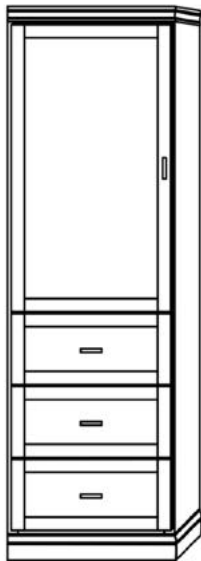

Horizontal

Size	Height	Width	Depth	Projection
Twin	47 1/2"	80"	16 5/8"	44 5/8"
XL Twin	47 1/2"	85"	16 5/8"	44 5/8"
Full/Double	62 1/2"	80"	16 5/8"	59 5/8"
Queen	68 1/2"	85"	16 5/8"	65 5/8"

Finishes, Crown Molding and Lighting

Livelo

Wallbeds
"n' More

 A comfortable extra
 bed for any room!

Heartland Collection

Cabinet Options

Heartland
 Collection

VC 212
 (File Drawers)
 24" - \$1899

VC 211
 (File Drawers)
 24" - \$1799

VC 209
 18" - \$1599
 24" - \$1699
 30" - \$1799

VC 208
 18" - \$1399
 24" - \$1499
 30" - \$1599

VC/HC 207
 18" - \$1799
 24" - \$1899
 30" - \$1999

VC/HC 206
 18" - \$1699
 24" - \$1799
 30" - \$1899

VC/HC 205♣
 18" - \$1599
 24" - \$1699
 30" - \$1799

VC/HC 204♣
 18" - \$1599
 24" - \$1699
 30" - \$1799

VC/HC 203
 18" - \$1399
 24" - \$1499
 30" - \$1599

VC/HC 202
 18" - \$1299
 24" - \$1499
 30" - \$1599

VC/HC 201
 18" - \$1299
 24" - \$1399
 30" - \$1499