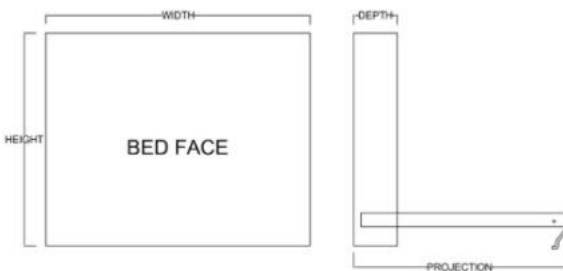

Only available in Vertical

Queen \$4,199
Full \$4,199
XL Twin \$4,099
Twin \$4,099

Vertical

Size	Height	Width	Depth	Projection
Twin	82 3/4"	45 1/2"	18 3/4"	81 7/8"
XL Twin	87 3/4"	45 1/2"	18 3/4"	86 7/8"
Full/Double	82 3/4"	60 1/2"	18 3/4"	81 7/8"
Queen	87 3/4"	66 1/2"	18 3/4"	86 7/8"

Horizontal

Size	Height	Width	Depth	Projection
Twin	47 1/2"	80"	16 5/8"	44 5/8"
XL Twin	47 1/2"	85"	16 5/8"	44 5/8"
Full/Double	62 1/2"	80"	16 5/8"	59 5/8"
Queen	68 1/2"	85"	16 5/8"	65 5/8"

Finishes, Crown Molding and Lighting