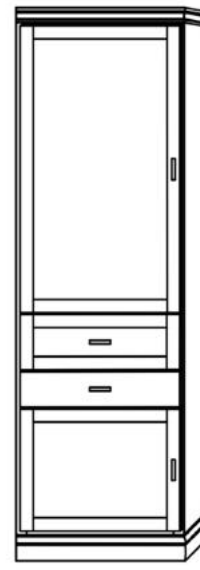

Only available in Vertical

Queen \$4,199
Full \$4,199
XL Twin \$4,099
Twin \$4,099

Vertical

Size	Height	Width	Depth	Projection
Twin	82 3/4"	45 1/2"	18 3/4"	81 7/8"
XL Twin	87 3/4"	45 1/2"	18 3/4"	86 7/8"
Full/Double	82 3/4"	60 1/2"	18 3/4"	81 7/8"
Queen	87 3/4"	66 1/2"	18 3/4"	86 7/8"

Horizontal

Size	Height	Width	Depth	Projection
Twin	47 1/2"	80"	16 5/8"	44 5/8"
XL Twin	47 1/2"	85"	16 5/8"	44 5/8"
Full/Double	62 1/2"	80"	16 5/8"	59 5/8"
Queen	68 1/2"	85"	16 5/8"	65 5/8"

Finishes, Crown Molding and Lighting

Livelo

Wallbeds
"n' More

 A comfortable extra
 bed for any room!

Heartland Collection

Cabinet Options

Heartland
 Collection

VC 212
 (File Drawers)
 24" - \$1899

VC 211
 (File Drawers)
 24" - \$1799

VC 209
 18" - \$1599
 24" - \$1699
 30" - \$1799

VC 208
 18" - \$1399
 24" - \$1499
 30" - \$1599

VC/HC 207
 18" - \$1799
 24" - \$1899
 30" - \$1999

VC/HC 206
 18" - \$1699
 24" - \$1799
 30" - \$1899

VC/HC 205♣
 18" - \$1599
 24" - \$1699
 30" - \$1799