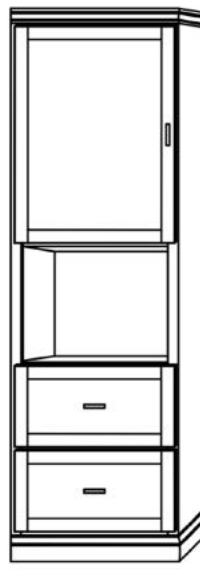

Only available in Vertical

Queen \$4,199
Full \$4,199
XL Twin \$4,099
Twin \$4,099

Vertical

Size	Height	Width	Depth	Projection
Twin	82 3/4"	45 1/2"	18 3/4"	81 7/8"
XL Twin	87 3/4"	45 1/2"	18 3/4"	86 7/8"
Full/Double	82 3/4"	60 1/2"	18 3/4"	81 7/8"
Queen	87 3/4"	66 1/2"	18 3/4"	86 7/8"

Horizontal

Size	Height	Width	Depth	Projection
Twin	47 1/2"	80"	16 5/8"	44 5/8"
XL Twin	47 1/2"	85"	16 5/8"	44 5/8"
Full/Double	62 1/2"	80"	16 5/8"	59 5/8"
Queen	68 1/2"	85"	16 5/8"	65 5/8"

Finishes, Crown Molding and Lighting

Livelo

Wallbeds
"n' More

 A comfortable extra
 bed for any room!

Heartland Collection

Cabinet Options

Heartland
 Collection

VC 212
 (File Drawers)
 24" - \$1899

VC 211
 (File Drawers)
 24" - \$1799

VC 209
 18" - \$1599
 24" - \$1699
 30" - \$1799

VC 208
 18" - \$1399
 24" - \$1499
 30" - \$1599

VC/HC 207
 18" - \$1799
 24" - \$1899
 30" - \$1999

VC/HC 206
 18" - \$1699
 24" - \$1799
 30" - \$1899

VC/HC 205♣
 18" - \$1599
 24" - \$1699
 30" - \$1799