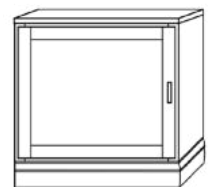

VNS 401
18" - $799
24" - $999

EXTRAS

- ☆ Cabinet depth is 16 inches (vs bed depth 18.75 inches)
- ☆ Cabinet are 3" inches less in height than the bed
- ☆ Horizontal Cabinets – deduct $100 from above prices
- ☆ Add upper cabinet to horizontal beds $1799
- ☆ ♦Paint/Deluxe Finish $399 bed, $199/cabinet
- ☆ ♦Weathered/Premium Finish $750 bed, $395/cabinet

- ☆ Rolling Desk - $1399 (w = same as bed, 24"d, 30"h)
- ☆ Add LED lights: Bed $299, $150/cabinet
- ☆ Upgrade to "larger" crown molding $99, all pieces
- ☆ Add nightstand pullout $100/cabinet (♣Cabs 204, 205)
- ☆ Change to glass shelves $150/cabinet
- ☆ Add Clothes Valet $75; Add Extra Shelf $50/shelf