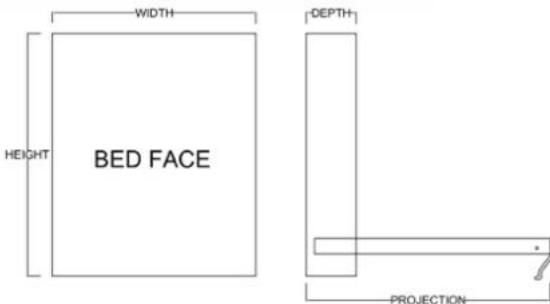

Only available in Vertical

Queen \$4,199
Full \$4,199
XL Twin \$4,099
Twin \$4,099

Vertical

Size	Height	Width	Depth	Projection
Twin	82 3/4"	45 1/2"	18 3/4"	81 7/8"
XL Twin	87 3/4"	45 1/2"	18 3/4"	86 7/8"
Full/Double	82 3/4"	60 1/2"	18 3/4"	81 7/8"
Queen	87 3/4"	66 1/2"	18 3/4"	86 7/8"

Horizontal

Size	Height	Width	Depth	Projection
Twin	47 1/2"	80"	16 5/8"	44 5/8"
XL Twin	47 1/2"	85"	16 5/8"	44 5/8"
Full/Double	62 1/2"	80"	16 5/8"	59 5/8"
Queen	68 1/2"	85"	16 5/8"	65 5/8"

Finishes, Crown Molding and Lighting