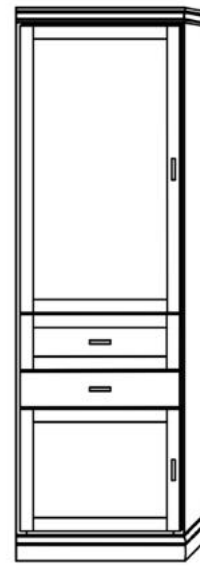

**Horizontal**

Size	Height	Width	Depth	Projection
Twin	47 1/2"	80"	16 5/8"	44 5/8"
XL Twin	47 1/2"	85"	16 5/8"	44 5/8"
Full/Double	62 1/2"	80"	16 5/8"	59 5/8"
Queen	68 1/2"	85"	16 5/8"	65 5/8"

**Finishes, Crown Molding and Lighting**

**LED LIGHTING**

# Heartland Collection Cabinet Options

VC 212  
(File Drawers)  
24" - \$1899

VC 211  
(File Drawers)  
24" - \$1799

VC 209  
18" - \$1599  
24" - \$1699  
30" - \$1799

VC 208  
18" - \$1399  
24" - \$1499  
30" - \$1599

VC/HC 207  
18" - \$1799  
24" - \$1899  
30" - \$1999

VC/HC 206  
18" - \$1699  
24" - \$1799  
30" - \$1899

VC/HC 205♣  
18" - \$1599  
24" - \$1699  
30" - \$1799

VC/HC 204♣  
18" - \$1599  
24" - \$1699  
30" - \$1799