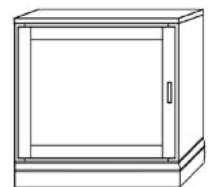

VNS 401
18" - $799
24" - $999

EXTRAS

- ☆ Cabinet depth is 16 inches (vs bed depth 18.75 inches)
- ☆ Cabinet are 3" inches less in height than the bed
- ☆ **Horizontal Cabinets – deduct $100 from above prices**
- ☆ Add upper cabinet to horizontal beds $1799
- ☆ ♦Paint/Deluxe Finish $399 bed, $199/cabinet
- ☆ ♦Weathered/Premium Finish $750 bed, $395/cabinet
- ☆ Rolling Desk - $1399 (w = same as bed, 24"d, 30"h)
- ☆ Add LED lights: Bed $299, $150/cabinet
- ☆ Upgrade to "larger" crown molding $99, all pieces
- ☆ Add nightstand pullout $100/cabinet (♣Cabs 204, 205)
- ☆ Change to glass shelves $150/cabinet
- ☆ Add Clothes Valet $75; Add Extra Shelf $50/shelf