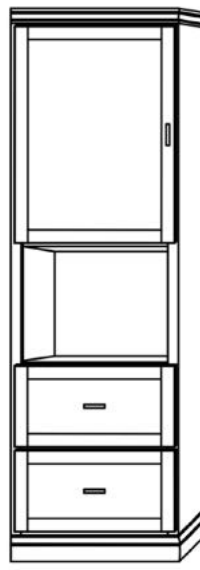

*Available in Horizontal and Vertical*

**Queen \$5,999**  
**Full \$5,999**  
**XL Twin \$5,899**  
**Twin \$5,899**

**Vertical**

Size	Height	Width	Depth	Projection
Twin	82 3/4"	45 1/2"	18 3/4"	81 7/8"
XL Twin	87 3/4"	45 1/2"	18 3/4"	86 7/8"
Full/Double	82 3/4"	60 1/2"	18 3/4"	81 7/8"
Queen	87 3/4"	66 1/2"	18 3/4"	86 7/8"

**Horizontal**

Size	Height	Width	Depth	Projection
Twin	47 1/2"	80"	16 5/8"	44 5/8"
XL Twin	47 1/2"	85"	16 5/8"	44 5/8"
Full/Double	62 1/2"	80"	16 5/8"	59 5/8"
Queen	68 1/2"	85"	16 5/8"	65 5/8"

**Finishes, Crown Molding and Lighting**

**LED LIGHTING**

# Heartland Collection Cabinet Options

VC 212  
(File Drawers)  
24" - \$1899

VC 211  
(File Drawers)  
24" - \$1799

VC 209  
18" - \$1599  
24" - \$1699  
30" - \$1799

VC 208  
18" - \$1399  
24" - \$1499  
30" - \$1599