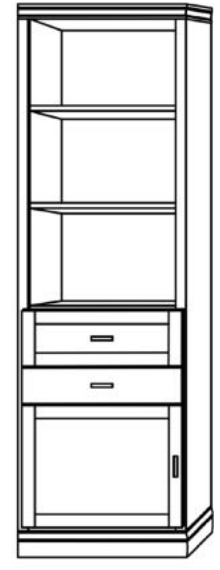

**Horizontal**

Size	Height	Width	Depth	Projection
Twin	47 1/2"	80"	16 5/8"	44 5/8"
XL Twin	47 1/2"	85"	16 5/8"	44 5/8"
Full/Double	62 1/2"	80"	16 5/8"	59 5/8"
Queen	68 1/2"	85"	16 5/8"	65 5/8"

**Finishes, Crown Molding and Lighting**

**LED LIGHTING**

# Heartland Collection Cabinet Options

VC 212  
(File Drawers)  
24" - \$1899

VC 211  
(File Drawers)  
24" - \$1799

VC 209  
18" - \$1599  
24" - \$1699  
30" - \$1799

VC 208  
18" - \$1399  
24" - \$1499  
30" - \$1599

VC/HC 207  
18" - \$1799  
24" - \$1899  
30" - \$1999

VC/HC 206  
18" - \$1699  
24" - \$1799  
30" - \$1899

VC/HC 205♣  
18" - \$1599  
24" - \$1699  
30" - \$1799

VC/HC 204♣  
18" - \$1599  
24" - \$1699  
30" - \$1799