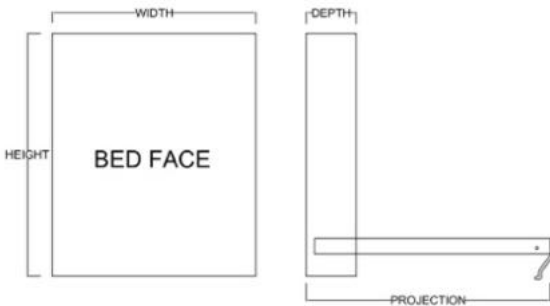

*Available in Horizontal and Vertical*

**Queen \$5,999**  
**Full \$5,999**  
**XL Twin \$5,899**  
**Twin \$5,899**

**Vertical**

Size	Height	Width	Depth	Projection
Twin	82 3/4"	45 1/2"	18 3/4"	81 7/8"
XL Twin	87 3/4"	45 1/2"	18 3/4"	86 7/8"
Full/Double	82 3/4"	60 1/2"	18 3/4"	81 7/8"
Queen	87 3/4"	66 1/2"	18 3/4"	86 7/8"

**Horizontal**

Size	Height	Width	Depth	Projection
Twin	47 1/2"	80"	16 5/8"	44 5/8"
XL Twin	47 1/2"	85"	16 5/8"	44 5/8"
Full/Double	62 1/2"	80"	16 5/8"	59 5/8"
Queen	68 1/2"	85"	16 5/8"	65 5/8"

**Finishes, Crown Molding and Lighting**