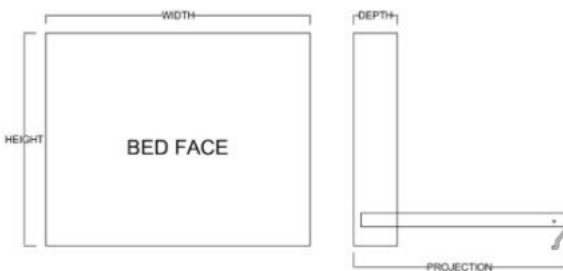

*Available in Horizontal and Vertical*

**Queen \$5,999**  
**Full \$5,999**  
**XL Twin \$5,899**  
**Twin \$5,899**

**Vertical**

Size	Height	Width	Depth	Projection
Twin	82 3/4"	45 1/2"	18 3/4"	81 7/8"
XL Twin	87 3/4"	45 1/2"	18 3/4"	86 7/8"
Full/Double	82 3/4"	60 1/2"	18 3/4"	81 7/8"
Queen	87 3/4"	66 1/2"	18 3/4"	86 7/8"

**Horizontal**

Size	Height	Width	Depth	Projection
Twin	47 1/2"	80"	16 5/8"	44 5/8"
XL Twin	47 1/2"	85"	16 5/8"	44 5/8"
Full/Double	62 1/2"	80"	16 5/8"	59 5/8"
Queen	68 1/2"	85"	16 5/8"	65 5/8"

**Finishes, Crown Molding and Lighting**