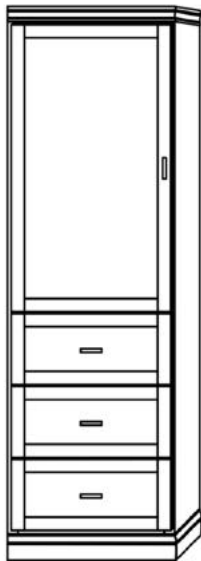

**Horizontal**

Size	Height	Width	Depth	Projection
Twin	47 1/2"	80"	16 5/8"	44 5/8"
XL Twin	47 1/2"	85"	16 5/8"	44 5/8"
Full/Double	62 1/2"	80"	16 5/8"	59 5/8"
Queen	68 1/2"	85"	16 5/8"	65 5/8"

**Finishes, Crown Molding and Lighting**

**LED LIGHTING**

# Heartland Collection Cabinet Options

VC 212  
(File Drawers)  
24" - \$1899

VC 211  
(File Drawers)  
24" - \$1799

VC 209  
18" - \$1599  
24" - \$1699  
30" - \$1799

VC 208  
18" - \$1399  
24" - \$1499  
30" - \$1599

VC/HC 207  
18" - \$1799  
24" - \$1899  
30" - \$1999

VC/HC 206  
18" - \$1699  
24" - \$1799  
30" - \$1899

VC/HC 205♣  
18" - \$1599  
24" - \$1699  
30" - \$1799

VC/HC 204♣  
18" - \$1599  
24" - \$1699  
30" - \$1799