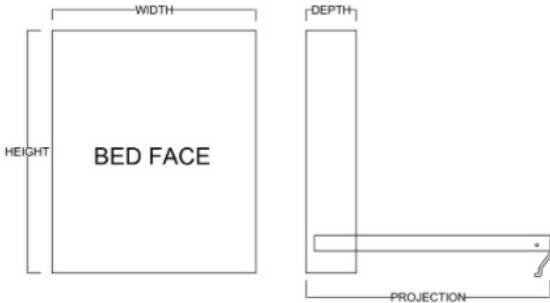

Available in Horizontal and Vertical

Queen \$4,299
Full \$4,299
XL Twin \$3,999
Twin \$3,999

Vertical

Size	Height	Width	Depth	Projection
Twin	82 3/4"	45 1/2"	18 3/4"	81 7/8"
XL Twin	87 3/4"	45 1/2"	18 3/4"	86 7/8"
Full/Double	82 3/4"	60 1/2"	18 3/4"	81 7/8"
Queen	87 3/4"	66 1/2"	18 3/4"	86 7/8"

Horizontal

Size	Height	Width	Depth	Projection
Twin	47 1/2"	80"	16 5/8"	44 5/8"
XL Twin	47 1/2"	85"	16 5/8"	44 5/8"
Full/Double	62 1/2"	80"	16 5/8"	59 5/8"
Queen	68 1/2"	85"	16 5/8"	65 5/8"

Finishes, Crown Molding and Lighting