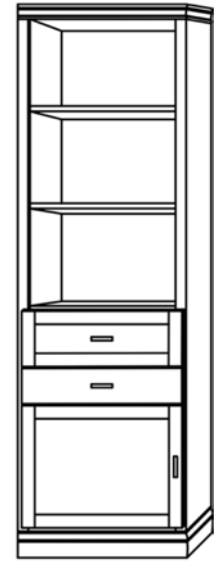

Available in Horizontal and Vertical

Queen \$4,299
Full \$4,299
XL Twin \$3,999
Twin \$3,999

Vertical

Size	Height	Width	Depth	Projection
Twin	82 3/4"	45 1/2"	18 3/4"	81 7/8"
XL Twin	87 3/4"	45 1/2"	18 3/4"	86 7/8"
Full/Double	82 3/4"	60 1/2"	18 3/4"	81 7/8"
Queen	87 3/4"	66 1/2"	18 3/4"	86 7/8"

Horizontal

Size	Height	Width	Depth	Projection
Twin	47 1/2"	80"	16 5/8"	44 5/8"
XL Twin	47 1/2"	85"	16 5/8"	44 5/8"
Full/Double	62 1/2"	80"	16 5/8"	59 5/8"
Queen	68 1/2"	85"	16 5/8"	65 5/8"

Finishes, Crown Molding and Lighting

Heartland
Collection

VC 212
(File Drawers)
24" - \$1899

VC 211
(File Drawers)
24" - \$1799

VC 209
18" - \$1599
24" - \$1699
30" - \$1799

VC 208
18" - \$1399
24" - \$1499
30" - \$1599

VC/HC 207
18" - \$1799
24" - \$1899
30" - \$1999

VC/HC 206
18" - \$1699
24" - \$1799
30" - \$1899

VC/HC 205♣
18" - \$1599
24" - \$1699
30" - \$1799

VC/HC 204♣
18" - \$1599
24" - \$1699
30" - \$1799

VC/HC 203
18" - \$1399
24" - \$1499
30" - \$1599

VC/HC 202
18" - \$1299
24" - \$1499
30" - \$1599