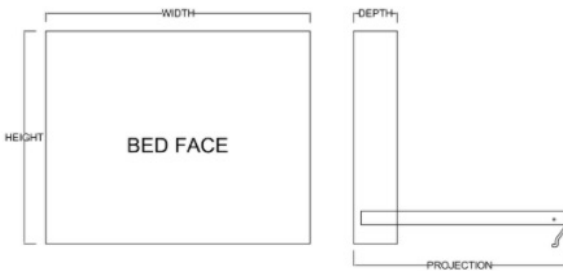

Available in Horizontal and Vertical

Queen \$4,299
Full \$4,299
XL Twin \$3,999
Twin \$3,999

Vertical

Size	Height	Width	Depth	Projection
Twin	82 3/4"	45 1/2"	18 3/4"	81 7/8"
XL Twin	87 3/4"	45 1/2"	18 3/4"	86 7/8"
Full/Double	82 3/4"	60 1/2"	18 3/4"	81 7/8"
Queen	87 3/4"	66 1/2"	18 3/4"	86 7/8"

Horizontal

Size	Height	Width	Depth	Projection
Twin	47 1/2"	80"	16 5/8"	44 5/8"
XL Twin	47 1/2"	85"	16 5/8"	44 5/8"
Full/Double	62 1/2"	80"	16 5/8"	59 5/8"
Queen	68 1/2"	85"	16 5/8"	65 5/8"

Finishes, Crown Molding and Lighting