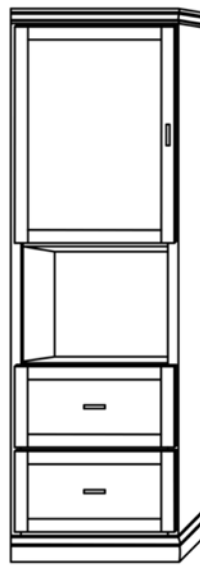

Available in Horizontal and Vertical

Queen \$4,299
Full \$4,299
XL Twin \$3,999
Twin \$3,999

Vertical

Size	Height	Width	Depth	Projection
Twin	82 3/4"	45 1/2"	18 3/4"	81 7/8"
XL Twin	87 3/4"	45 1/2"	18 3/4"	86 7/8"
Full/Double	82 3/4"	60 1/2"	18 3/4"	81 7/8"
Queen	87 3/4"	66 1/2"	18 3/4"	86 7/8"

Horizontal

Size	Height	Width	Depth	Projection
Twin	47 1/2"	80"	16 5/8"	44 5/8"
XL Twin	47 1/2"	85"	16 5/8"	44 5/8"
Full/Double	62 1/2"	80"	16 5/8"	59 5/8"
Queen	68 1/2"	85"	16 5/8"	65 5/8"

Finishes, Crown Molding and Lighting

STANDARD CROWN MOLDING (INCLUDED)

SQUARE CROWN MOLDING (INCLUDED)

***LARGE ANGLED CROWN MOLDING (UPGRADE)**

LED LIGHTING

Wallbeds
"n" More

A comfortable extra
bed for any room!

Heartland Collection Cabinet Options

Heartland
Collection

VC 212
(File Drawers)
24" - \$1899

VC 211
(File Drawers)
24" - \$1799

VC 209
18" - \$1599
24" - \$1699
30" - \$1799

VC 208
18" - \$1399
24" - \$1499
30" - \$1599

VC/HC 207
18" - \$1799
24" - \$1899
30" - \$1999