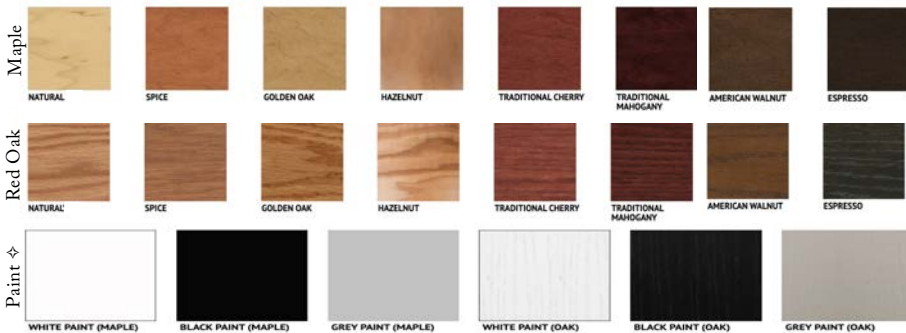

Finishes, Crown Molding and Lighting