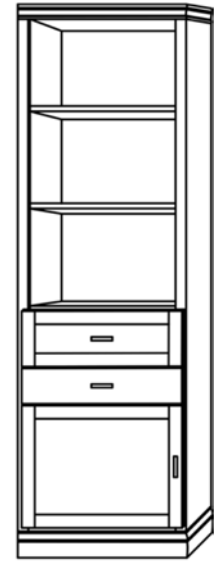

Horizontal

Size	Height	Width	Depth	Projection
Twin	47 1/2"	80"	16 5/8"	44 5/8"
XL Twin	47 1/2"	85"	16 5/8"	44 5/8"
Full/Double	62 1/2"	80"	16 5/8"	59 5/8"
Queen	68 1/2"	85"	16 5/8"	65 5/8"

Finishes, Crown Molding and Lighting

Livelo

Wallbeds
"n" More

 A comfortable extra
 bed for any room!

Heartland Collection

Cabinet Options

Heartland
 Collection

VC 212
 (File Drawers)
 24" - \$1899

VC 211
 (File Drawers)
 24" - \$1799

VC 209
 18" - \$1599
 24" - \$1699
 30" - \$1799

VC 208
 18" - \$1399
 24" - \$1499
 30" - \$1599

VC/HC 207
 18" - \$1799
 24" - \$1899
 30" - \$1999

VC/HC 206
 18" - \$1699
 24" - \$1799
 30" - \$1899

VC/HC 205♣
 18" - \$1599
 24" - \$1699
 30" - \$1799