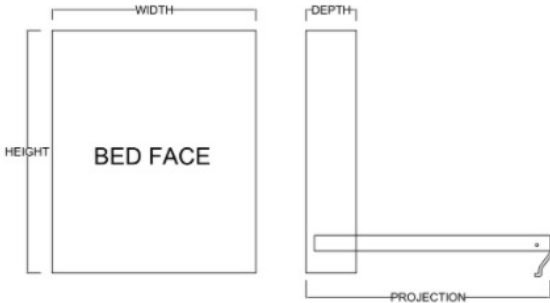

Magnolia

Available in Horizontal and Vertical

Queen \$4,299
Full \$4,299
XL Twin \$4,099
Twin \$4,099

Vertical

Size	Height	Width	Depth	Projection
Twin	82 3/4"	45 1/2"	18 3/4"	81 7/8"
XL Twin	87 3/4"	45 1/2"	18 3/4"	86 7/8"
Full/Double	82 3/4"	60 1/2"	18 3/4"	81 7/8"
Queen	87 3/4"	66 1/2"	18 3/4"	86 7/8"

Horizontal

Size	Height	Width	Depth	Projection
Twin	47 1/2"	80"	16 5/8"	44 5/8"
XL Twin	47 1/2"	85"	16 5/8"	44 5/8"
Full/Double	62 1/2"	80"	16 5/8"	59 5/8"
Queen	68 1/2"	85"	16 5/8"	65 5/8"

Finishes, Crown Molding and Lighting