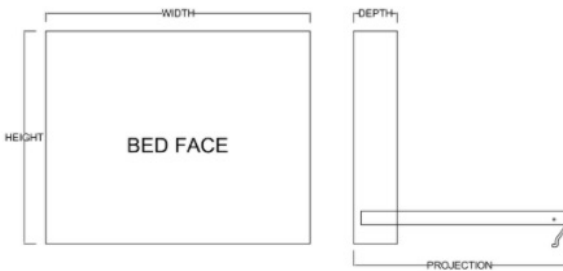

Magnolia

Available in Horizontal and Vertical

Queen \$4,299
Full \$4,299
XL Twin \$4,099
Twin \$4,099

Vertical

Size	Height	Width	Depth	Projection
Twin	82 3/4"	45 1/2"	18 3/4"	81 7/8"
XL Twin	87 3/4"	45 1/2"	18 3/4"	86 7/8"
Full/Double	82 3/4"	60 1/2"	18 3/4"	81 7/8"
Queen	87 3/4"	66 1/2"	18 3/4"	86 7/8"

Horizontal

Size	Height	Width	Depth	Projection
Twin	47 1/2"	80"	16 5/8"	44 5/8"
XL Twin	47 1/2"	85"	16 5/8"	44 5/8"
Full/Double	62 1/2"	80"	16 5/8"	59 5/8"
Queen	68 1/2"	85"	16 5/8"	65 5/8"

Finishes, Crown Molding and Lighting