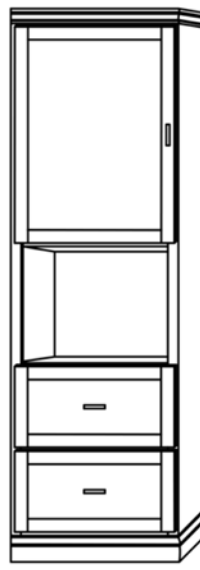

Horizontal

Size	Height	Width	Depth	Projection
Twin	47 1/2"	80"	16 5/8"	44 5/8"
XL Twin	47 1/2"	85"	16 5/8"	44 5/8"
Full/Double	62 1/2"	80"	16 5/8"	59 5/8"
Queen	68 1/2"	85"	16 5/8"	65 5/8"

Finishes, Crown Molding and Lighting

Livelo

Wallbeds
"n" More

 A comfortable extra
 bed for any room!

Heartland Collection

Cabinet Options

Heartland
 Collection

VC 212
 (File Drawers)
 24" - \$1899

VC 211
 (File Drawers)
 24" - \$1799

VC 209
 18" - \$1599
 24" - \$1699
 30" - \$1799

VC 208
 18" - \$1399
 24" - \$1499
 30" - \$1599

VC/HC 207
 18" - \$1799
 24" - \$1899
 30" - \$1999

VC/HC 206
 18" - \$1699
 24" - \$1799
 30" - \$1899

VC/HC 205♣
 18" - \$1599
 24" - \$1699
 30" - \$1799