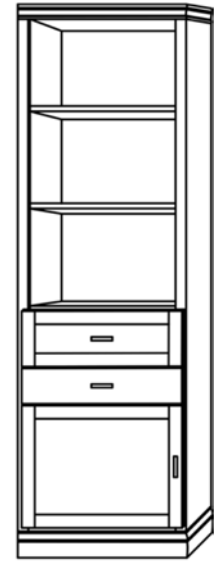

*Available in Horizontal and Vertical*

**Queen \$4,299**  
**Full \$4,299**  
**XL Twin \$4,199**  
**Twin \$4,199**

**Vertical**

Size	Height	Width	Depth	Projection
Twin	82 3/4"	45 1/2"	18 3/4"	81 7/8"
XL Twin	87 3/4"	45 1/2"	18 3/4"	86 7/8"
Full/Double	82 3/4"	60 1/2"	18 3/4"	81 7/8"
Queen	87 3/4"	66 1/2"	18 3/4"	86 7/8"

**Horizontal**

Size	Height	Width	Depth	Projection
Twin	47 1/2"	80"	16 5/8"	44 5/8"
XL Twin	47 1/2"	85"	16 5/8"	44 5/8"
Full/Double	62 1/2"	80"	16 5/8"	59 5/8"
Queen	68 1/2"	85"	16 5/8"	65 5/8"

**Finishes, Crown Molding and Lighting**

# Heartland Collection Cabinet Options

*Heartland*  
Collection

VC 212  
(File Drawers)  
24" - \$1899

VC 211  
(File Drawers)  
24" - \$1799

VC 209  
18" - \$1599  
24" - \$1699  
30" - \$1799

VC 208  
18" - \$1399  
24" - \$1499  
30" - \$1599

VC/HC 207  
18" - \$1799  
24" - \$1899  
30" - \$1999

VC/HC 206  
18" - \$1699  
24" - \$1799  
30" - \$1899

VC/HC 205 ⚡  
18" - \$1599  
24" - \$1699  
30" - \$1799

VC/HC 204 ⚡  
18" - \$1599  
24" - \$1699  
30" - \$1799