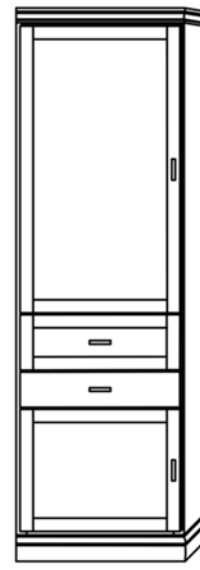

*Available in Horizontal and Vertical*

**Queen \$4,299**  
**Full \$4,299**  
**XL Twin \$4,199**  
**Twin \$4,199**

**Vertical**

Size	Height	Width	Depth	Projection
Twin	82 3/4"	45 1/2"	18 3/4"	81 7/8"
XL Twin	87 3/4"	45 1/2"	18 3/4"	86 7/8"
Full/Double	82 3/4"	60 1/2"	18 3/4"	81 7/8"
Queen	87 3/4"	66 1/2"	18 3/4"	86 7/8"

**Horizontal**

Size	Height	Width	Depth	Projection
Twin	47 1/2"	80"	16 5/8"	44 5/8"
XL Twin	47 1/2"	85"	16 5/8"	44 5/8"
Full/Double	62 1/2"	80"	16 5/8"	59 5/8"
Queen	68 1/2"	85"	16 5/8"	65 5/8"

**Finishes, Crown Molding and Lighting**

# Heartland Collection Cabinet Options

*Heartland*  
Collection

VC 212  
(File Drawers)  
24" - \$1899

VC 211  
(File Drawers)  
24" - \$1799

VC 209  
18" - \$1599  
24" - \$1699  
30" - \$1799

VC 208  
18" - \$1399  
24" - \$1499  
30" - \$1599

VC/HC 207  
18" - \$1799  
24" - \$1899  
30" - \$1999

VC/HC 206  
18" - \$1699  
24" - \$1799  
30" - \$1899

VC/HC 205 ⚡  
18" - \$1599  
24" - \$1699  
30" - \$1799

VC/HC 204 ⚡  
18" - \$1599  
24" - \$1699  
30" - \$1799