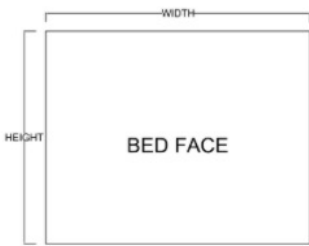

*Available in Horizontal and Vertical*

**Queen \$4,299**  
**Full \$4,299**  
**XL Twin \$4,199**  
**Twin \$4,199**

**Vertical**

Size	Height	Width	Depth	Projection
Twin	82 3/4"	45 1/2"	18 3/4"	81 7/8"
XL Twin	87 3/4"	45 1/2"	18 3/4"	86 7/8"
Full/Double	82 3/4"	60 1/2"	18 3/4"	81 7/8"
Queen	87 3/4"	66 1/2"	18 3/4"	86 7/8"

**Horizontal**

Size	Height	Width	Depth	Projection
Twin	47 1/2"	80"	16 5/8"	44 5/8"
XL Twin	47 1/2"	85"	16 5/8"	44 5/8"
Full/Double	62 1/2"	80"	16 5/8"	59 5/8"
Queen	68 1/2"	85"	16 5/8"	65 5/8"

**Finishes, Crown Molding and Lighting**