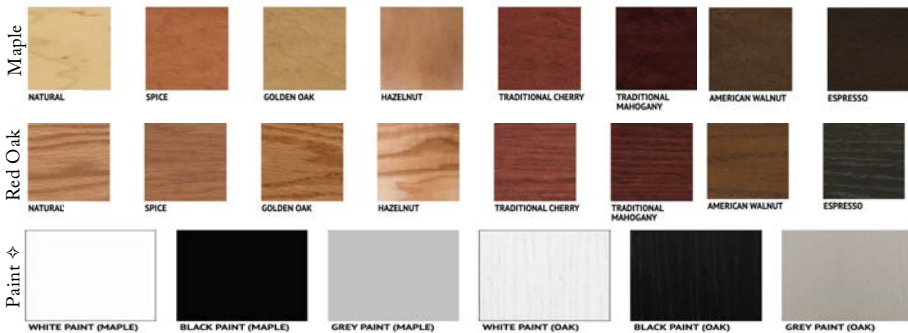

Finishes, Crown Molding and Lighting