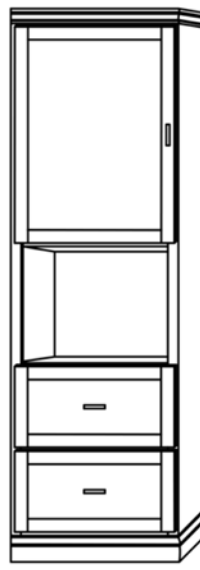

*Available in Horizontal and Vertical*

**Queen \$4,299**  
**Full \$4,299**  
**XL Twin \$4,199**  
**Twin \$4,199**

**Vertical**

Size	Height	Width	Depth	Projection
Twin	82 3/4"	45 1/2"	18 3/4"	81 7/8"
XL Twin	87 3/4"	45 1/2"	18 3/4"	86 7/8"
Full/Double	82 3/4"	60 1/2"	18 3/4"	81 7/8"
Queen	87 3/4"	66 1/2"	18 3/4"	86 7/8"

**Horizontal**

Size	Height	Width	Depth	Projection
Twin	47 1/2"	80"	16 5/8"	44 5/8"
XL Twin	47 1/2"	85"	16 5/8"	44 5/8"
Full/Double	62 1/2"	80"	16 5/8"	59 5/8"
Queen	68 1/2"	85"	16 5/8"	65 5/8"

**Finishes, Crown Molding and Lighting**

# Heartland Collection Cabinet Options

*Heartland*  
Collection

VC 212  
(File Drawers)  
24" - \$1899

VC 211  
(File Drawers)  
24" - \$1799

VC 209  
18" - \$1599  
24" - \$1699  
30" - \$1799

VC 208  
18" - \$1399  
24" - \$1499  
30" - \$1599

VC/HC 207  
18" - \$1799  
24" - \$1899  
30" - \$1999

VC/HC 206  
18" - \$1699  
24" - \$1799  
30" - \$1899

VC/HC 205 ⚡  
18" - \$1599  
24" - \$1699  
30" - \$1799

VC/HC 204 ⚡  
18" - \$1599  
24" - \$1699  
30" - \$1799