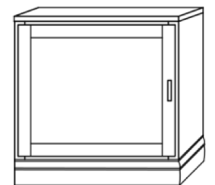

VNS 401
18" - $799
24" - $999

EXTRAS

- ☆ Cabinet depth is 16 inches (vs bed depth 18.75 inches)
- ☆ Cabinet are 3" inches less in height than the bed
- ☆ **Horizontal Cabinets – deduct $100 from above prices**
- ☆ Add upper cabinet to horizontal beds $1799
- ☆ ♦Paint/Deluxe Finish $399 bed, $199/cabinet
- ☆ ♦Weathered/Premium Finish $750 bed, $395/cabinet
- ☆ Rolling Desk - $1399 (w = same as bed, 24"d, 30"h)
- ☆ Add LED lights: Bed $299, $150/cabinet
- ☆ Upgrade to "larger" crown molding $99, all pieces
- ☆ Add nightstand pullout $100/cabinet (⚡Cabs 204, 205)
- ☆ Change to glass shelves $150/cabinet
- ☆ Add Clothes Valet $75; Add Extra Shelf $50/shelf