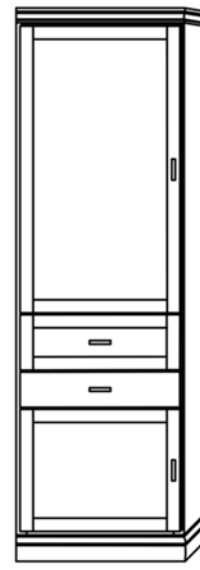

**Horizontal**

Size	Height	Width	Depth	Projection
Twin	47 1/2"	80"	16 5/8"	44 5/8"
XL Twin	47 1/2"	85"	16 5/8"	44 5/8"
Full/Double	62 1/2"	80"	16 5/8"	59 5/8"
Queen	68 1/2"	85"	16 5/8"	65 5/8"

**Finishes, Crown Molding and Lighting**

# Heartland Collection Cabinet Options

*Heartland*  
Collection

VC 212  
(File Drawers)  
24" - \$1899

VC 211  
(File Drawers)  
24" - \$1799

VC 209  
18" - \$1599  
24" - \$1699  
30" - \$1799

VC 208  
18" - \$1399  
24" - \$1499  
30" - \$1599

VC/HC 207  
18" - \$1799  
24" - \$1899  
30" - \$1999

VC/HC 206  
18" - \$1699  
24" - \$1799  
30" - \$1899

VC/HC 205 ⚡  
18" - \$1599  
24" - \$1699  
30" - \$1799

VC/HC 204 ⚡  
18" - \$1599  
24" - \$1699  
30" - \$1799