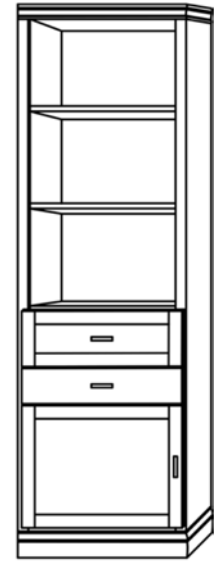

**Horizontal**

Size	Height	Width	Depth	Projection
Twin	47 1/2"	80"	16 5/8"	44 5/8"
XL Twin	47 1/2"	85"	16 5/8"	44 5/8"
Full/Double	62 1/2"	80"	16 5/8"	59 5/8"
Queen	68 1/2"	85"	16 5/8"	65 5/8"

**Finishes, Crown Molding and Lighting**

# Heartland Collection Cabinet Options

*Heartland*  
Collection

VC 212  
(File Drawers)  
24" - \$1899

VC 211  
(File Drawers)  
24" - \$1799

VC 209  
18" - \$1599  
24" - \$1699  
30" - \$1799

VC 208  
18" - \$1399  
24" - \$1499  
30" - \$1599

VC/HC 207  
18" - \$1799  
24" - \$1899  
30" - \$1999

VC/HC 206  
18" - \$1699  
24" - \$1799  
30" - \$1899

VC/HC 205 ⚡  
18" - \$1599  
24" - \$1699  
30" - \$1799

VC/HC 204 ⚡  
18" - \$1599  
24" - \$1699  
30" - \$1799