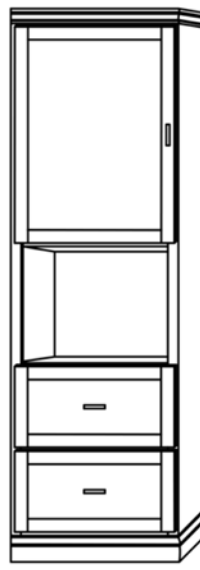

*Available in Horizontal and Vertical*

**Queen**    \$4,799  
**Full**       \$4,799  
**XL Twin** \$4,699  
**Twin**       \$4,699

**Vertical**

Size	Height	Width	Depth	Projection
Twin	82 3/4"	45 1/2"	18 3/4"	81 7/8"
XL Twin	87 3/4"	45 1/2"	18 3/4"	86 7/8"
Full/Double	82 3/4"	60 1/2"	18 3/4"	81 7/8"
Queen	87 3/4"	66 1/2"	18 3/4"	86 7/8"

**Horizontal**

Size	Height	Width	Depth	Projection
Twin	47 1/2"	80"	16 5/8"	44 5/8"
XL Twin	47 1/2"	85"	16 5/8"	44 5/8"
Full/Double	62 1/2"	80"	16 5/8"	59 5/8"
Queen	68 1/2"	85"	16 5/8"	65 5/8"

**Finishes, Crown Molding and Lighting**

# Heartland Collection Cabinet Options

*Heartland*  
Collection

VC 212  
(File Drawers)  
24" - \$1899

VC 211  
(File Drawers)  
24" - \$1799

VC 209  
18" - \$1599  
24" - \$1699  
30" - \$1799

VC 208  
18" - \$1399  
24" - \$1499  
30" - \$1599

VC/HC 207  
18" - \$1799  
24" - \$1899  
30" - \$1999

VC/HC 206  
18" - \$1699  
24" - \$1799  
30" - \$1899

VC/HC 205 ⚡  
18" - \$1599  
24" - \$1699  
30" - \$1799

VC/HC 204 ⚡  
18" - \$1599  
24" - \$1699  
30" - \$1799