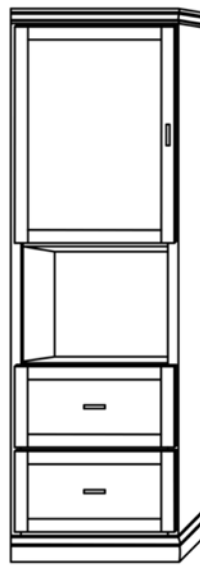

Only available in Vertical

Queen \$4,999
Full \$4,999
XL Twin \$4,799
Twin \$4,799

Vertical

| Size | Height | Width | Depth | Projection |
|-------------|---------|---------|---------|------------|
| Twin | 82 3/4" | 45 1/2" | 18 3/4" | 81 7/8" |
| XL Twin | 87 3/4" | 45 1/2" | 18 3/4" | 86 7/8" |
| Full/Double | 82 3/4" | 60 1/2" | 18 3/4" | 81 7/8" |
| Queen | 87 3/4" | 66 1/2" | 18 3/4" | 86 7/8" |

Finishes, Crown Molding and Lighting

STANDARD CROWN MOLDING (INCLUDED)

SQUARE CROWN MOLDING (INCLUDED)

***LARGE ANGLED CROWN MOLDING (UPGRADE)**

LED LIGHTING

Wallbeds
"n" More

A comfortable extra
bed for any room!

Heartland Collection Cabinet Options

Heartland
Collection

VC 212
(File Drawers)
24" - \$1899

VC 211
(File Drawers)
24" - \$1799

VC 209
18" - \$1599
24" - \$1699
30" - \$1799

VC 208
18" - \$1399
24" - \$1499
30" - \$1599

VC/HC 207
18" - \$1799
24" - \$1899
30" - \$1999

VC/HC 206
18" - \$1699
24" - \$1799
30" - \$1899

VC/HC 205 ⚡
18" - \$1599
24" - \$1699
30" - \$1799

VC/HC 204 ⚡
18" - \$1599
24" - \$1699
30" - \$1799

VC/HC 203
18" - \$1399
24" - \$1499
30" - \$1599