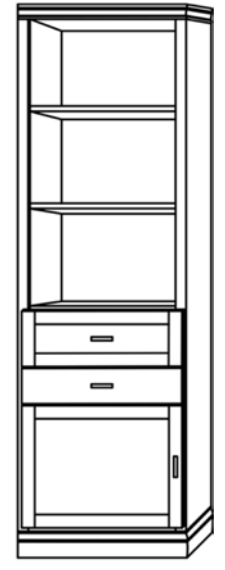

Only available in Vertical

Queen \$4,999
Full \$4,999
XL Twin \$4,799
Twin \$4,799

Vertical

| Size | Height | Width | Depth | Projection |
|-------------|---------|---------|---------|------------|
| Twin | 82 3/4" | 45 1/2" | 18 3/4" | 81 7/8" |
| XL Twin | 87 3/4" | 45 1/2" | 18 3/4" | 86 7/8" |
| Full/Double | 82 3/4" | 60 1/2" | 18 3/4" | 81 7/8" |
| Queen | 87 3/4" | 66 1/2" | 18 3/4" | 86 7/8" |

Heartland Collection Cabinet Options

Heartland
Collection

VC 212
(File Drawers)
24" - \$1899

VC 211
(File Drawers)
24" - \$1799

VC 209
18" - \$1599
24" - \$1699
30" - \$1799

VC 208
18" - \$1399
24" - \$1499
30" - \$1599

VC/HC 207
18" - \$1799
24" - \$1899
30" - \$1999

VC/HC 206
18" - \$1699
24" - \$1799
30" - \$1899

VC/HC 205 ⚡
18" - \$1599
24" - \$1699
30" - \$1799

VC/HC 204 ⚡
18" - \$1599
24" - \$1699
30" - \$1799

VC/HC 203
18" - \$1399
24" - \$1499
30" - \$1599