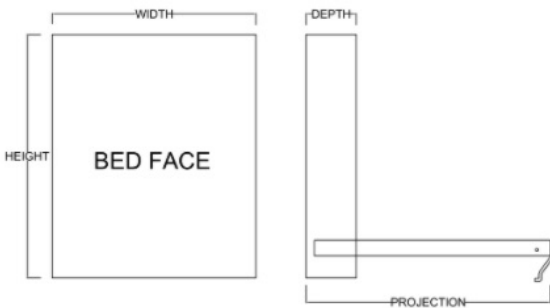

Only available in Vertical

Queen \$4,999
Full \$4,999
XL Twin \$4,799
Twin \$4,799

Vertical

| Size | Height | Width | Depth | Projection |
|-------------|---------|---------|---------|------------|
| Twin | 82 3/4" | 45 1/2" | 18 3/4" | 81 7/8" |
| XL Twin | 87 3/4" | 45 1/2" | 18 3/4" | 86 7/8" |
| Full/Double | 82 3/4" | 60 1/2" | 18 3/4" | 81 7/8" |
| Queen | 87 3/4" | 66 1/2" | 18 3/4" | 86 7/8" |