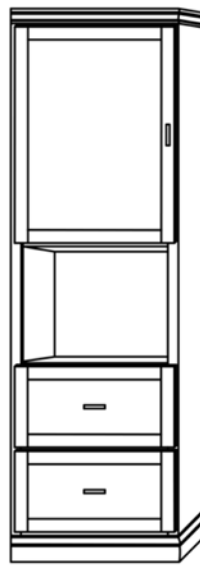

Available in Horizontal and Vertical

Queen \$4,799
Full \$4,799
XL Twin \$4,599
Twin \$4,599

Vertical

Size	Height	Width	Depth	Projection
Twin	82 3/4"	45 1/2"	18 3/4"	81 7/8"
XL Twin	87 3/4"	45 1/2"	18 3/4"	86 7/8"
Full/Double	82 3/4"	60 1/2"	18 3/4"	81 7/8"
Queen	87 3/4"	66 1/2"	18 3/4"	86 7/8"

Horizontal

Size	Height	Width	Depth	Projection
Twin	47 1/2"	80"	16 5/8"	44 5/8"
XL Twin	47 1/2"	85"	16 5/8"	44 5/8"
Full/Double	62 1/2"	80"	16 5/8"	59 5/8"
Queen	68 1/2"	85"	16 5/8"	65 5/8"

Finishes, Crown Molding and Lighting

LED LIGHTING

Wallbeds
"n" More

A comfortable extra
bed for any room!

Heartland Collection Cabinet Options

Heartland
Collection

VC 212
(File Drawers)
24" - \$1899

VC 211
(File Drawers)
24" - \$1799

VC 209
18" - \$1599
24" - \$1699
30" - \$1799

VC 208
18" - \$1399
24" - \$1499
30" - \$1599

VC/HC 207
18" - \$1799
24" - \$1899
30" - \$1999

VC/HC 206
18" - \$1699
24" - \$1799
30" - \$1899

VC/HC 205♣
18" - \$1599
24" - \$1699
30" - \$1799

VC/HC 204♣
18" - \$1599
24" - \$1699
30" - \$1799