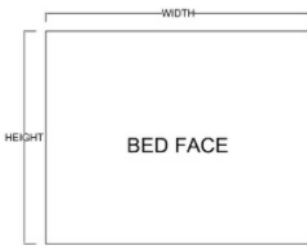

Available in Horizontal and Vertical

Queen \$4,799
Full \$4,799
XL Twin \$4,599
Twin \$4,599

Vertical

Size	Height	Width	Depth	Projection
Twin	82 3/4"	45 1/2"	18 3/4"	81 7/8"
XL Twin	87 3/4"	45 1/2"	18 3/4"	86 7/8"
Full/Double	82 3/4"	60 1/2"	18 3/4"	81 7/8"
Queen	87 3/4"	66 1/2"	18 3/4"	86 7/8"

Horizontal

Size	Height	Width	Depth	Projection
Twin	47 1/2"	80"	16 5/8"	44 5/8"
XL Twin	47 1/2"	85"	16 5/8"	44 5/8"
Full/Double	62 1/2"	80"	16 5/8"	59 5/8"
Queen	68 1/2"	85"	16 5/8"	65 5/8"

Finishes, Crown Molding and Lighting