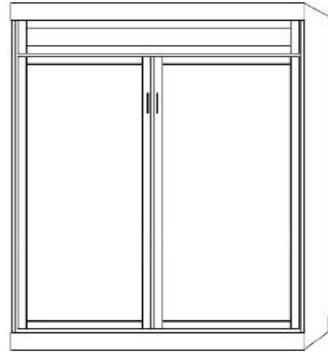

**Can accommodate up to 12" thick mattress

WO-Q	WO-F
QUEEN	FULL
\$3,899	\$3,899
Birch	Birch
65 x 17 x 90	59 x 17 x 85
65 x 86 x 90	59 x 81 x 85

WO PIERS

*All piers come standard 85" tall. Please specify if 90" tall needed.

- Small (S) 16 x 17 x 85
- Medium (M) 24 x 17 x 85

OD (S or M)
Open/Door
\$1,349
\$1,399

*ODM used with Straight Desk

PT (S or M)
Open/3 Drawer
\$1,499
\$1,549

PX (S or M)
Wardrobe/File/
Pencil Drawer
\$1,699
\$1,849

**DPL used with Shaped Desk

KP
Straight Desk
84.5 x 21 7/8 x 1.5
+
Pedestal
23.5 x 17.25 x 28.5
\$949

*Straight Desk only uses 'ODM' Pier

SKP
Shaped Desk
84.5 x 30 x .75
+
Pedestal
23.5 x 17.25 x 28.5
\$1,049