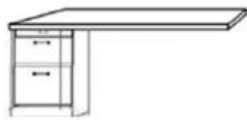

**Can accommodate up to 12" thick mattress

WO-Q	WO-F
QUEEN	FULL
\$3,899	\$3,899
Birch	Birch
65 x 17 x 90	59 x 17 x 85
65 x 86 x 90	59 x 81 x 85

WO PIERS

*All piers come standard 85" tall. Please specify if 90" tall needed.

- Small (S) 16 x 17 x 85
- Medium (M) 24 x 17 x 85

OD (S or M)
Open/Door
\$1,349
\$1,399

*ODM used with Straight Desk

PT (S or M)
Open/3 Drawer
\$1,499
\$1,549

PX (S or M)
Wardrobe/File/
Pencil Drawer
\$1,699
\$1,849

PL (S or M)
Open/File/
Pencil Drawer
\$1,499
\$1,549

OW (S or M)
Open/Drawer
w/ Pull Out Tray
\$1,499
\$1,549

PW (S or M)
Wardrobe/
3 Drawer
\$1,699
\$1,849

BK (S or M)
Bookcase
\$1,099
\$1,149

DPL
Large Desk Pier
31.5 x 17.25 x 85
\$1,449

**DPL used with Shaped Desk

KP
Straight Desk
84.5 x 21 7/8 x 1.5
+
Pedestal
23.5 x 17.25 x 28.5
\$949

*Straight Desk only uses 'ODM' Pier

SKP
Shaped Desk
84.5 x 30 x .75
+
Pedestal
23.5 x 17.25 x 28.5
\$1,049