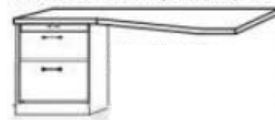

**Can accommodate up to 12" thick mattress

WO-Q	WO-F
QUEEN	FULL
\$3,899	\$3,899
Birch	Birch
65 x 17 x 90	59 x 17 x 85
65 x 86 x 90	59 x 81 x 85

WO PIERS

*All piers come standard 85" tall. Please specify if 90" tall needed.

- Small (S) 16 x 17 x 85
- Medium (M) 24 x 17 x 85

OD (S or M)
Open/Door
\$1,349
\$1,399

*ODM used with Straight Desk

PT (S or M)
Open/3 Drawer
\$1,499
\$1,549

PX (S or M)
Wardrobe/File/
Pencil Drawer
\$1,699
\$1,849

PL (S or M)
Open/File/
Pencil Drawer
\$1,499
\$1,549

OW (S or M)
Open/Drawer
w/ Pull Out Tray
\$1,499
\$1,549

PW (S or M)
Wardrobe/
3 Drawer
\$1,699
\$1,849

BK (S or M)
Bookcase
\$1,099
\$1,149

DPL
Large Desk Pier
31.5 x 17.25 x 85
\$1,449

**DPL used with Shaped Desk

KP
Straight Desk
84.5 x 21 7/8 x 1.5
+
Pedestal
23.5 x 17.25 x 28.5
\$949

*Straight Desk only uses 'ODM' Pier

SKP
Shaped Desk
84.5 x 30 x .75
+
Pedestal
23.5 x 17.25 x 28.5
\$1,049