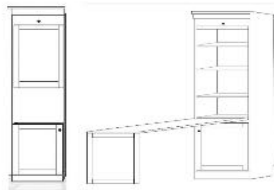

- Small (S) 16 x 17 x 85
- Medium (M) 24 x 17 x 85

OD (S or M)
Open/Door
\$1,349
\$1,399

*ODM used with Straight Desk

PT (S or M)
Open/3 Drawer
\$1,499
\$1,549

PX (S or M)
Wardrobe/File/
Pencil Drawer
\$1,699
\$1,849

PL (S or M)
Open/File/
Pencil Drawer
\$1,499
\$1,549

OW (S or M)
Open/Drawer
w/ Pull Out Tray
\$1,499
\$1,549

PW (S or M)
Wardrobe/
3 Drawer
\$1,699
\$1,849

BK (S or M)
Bookcase
\$1,099
\$1,149

DPL
Large Desk Pier
31.5 x 17.25 x 85
\$1,449

**DPL used with Shaped Desk

KP
Straight Desk
84.5 x 21 7/8 x 1.5
+
Pedestal
23.5 x 17.25 x 28.5
\$949

*Straight Desk only uses 'ODM' Pier

SKP
Shaped Desk
84.5 x 30 x .75
+
Pedestal
23.5 x 17.25 x 28.5
\$1,049

**Shaped Desk only uses 'DPL' pier

NS or NST
Nightstand
24 x 16 x 29
\$799
*Available with
Drawer (NS) or
Pullout Tray \$849
(NST)

FDP
Folding Desk Pier
24 x 85
Desk 48" Long
Extends to 59"
\$2,149

DC
Desk Cart
\$799
63 x 21 7/8 x 31 1/2