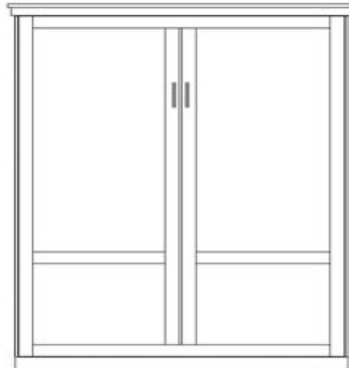

Wallbeds
"n" More

A comfortable extra
bed for any room!

Saratoga Bed

Saratoga in
Cinnamon (left)

Saratoga in
Caramel (right)

Saratoga in White
(below)

Saratoga

Retail Price Sheet

Finishes:

- Cognac Red - R
- Natural - N
- Maple - M
- Gray - G
- Cinnamon - E
- **White - WH
- **10% Up-Charge ****

- Caramel - B
- Sunset - S
- Grey Bark - GB
- Chocolate - D

Dimensions:

		Closed / Open
WS-Q	Saratoga	
Queen	\$3,899	69 x 18.5 x 90
Birch		69 x 87 x 90

Saratoga Bed
WS PIERS

*All piers come standard 85" tall.

- Small (S) 17.5 x 18.5 x 85
- Medium (M) 25.5 x 18.5 x 85
- Large (L) 33.5 x 18.5 x 85

 OD (S or M) Open/Door \$1,349 \$1,399	 PT (S, M or L) Open/3 Drawer \$1,499 \$1,549 \$1,649	 PX (S or M) Wardrobe/File/Pencil Drawer \$1,699 \$1,849	 PL Open/File/Pencil Drawer (S or M) \$1,499 \$1,549
 OW (S or M) Open/Drawer w/ Pull Out Tray \$1,499 \$1,549	 PW (S or M) Wardrobe/3 Drawer \$1,699 \$1,849	 BK (S or M) Bookcase \$1,099 \$1,149	 DU (L or R) Door/Open/Pull Out/2 Drawer \$1,749
 SKP Shaped Desk 83 x 31 x .75 + Pedestal 24 x 17 x 29 \$1,049 <i>Shaped Desk only uses 'DPL' pier</i>	 Straight Desk only uses 'ODM' Pier	 KP Straight Desk 83 x 21 7/8 x 1.5 + Pedestal 24 x 17 x 29 \$949	 DPL Large Desk Pier 33.5 x 18.5 x 85 \$1,449
 FDP Folding Desk Pier 24 x 85 Desk 48" Long Extends to 59" \$2,149	 DC Desk Cart \$799 63 x 21 7/8 31 1/2	 NS or NST Nightstand 24 x 16 x 29 \$799 *Available with Drawer (NS) or Pullout Tray \$849 (NST)	