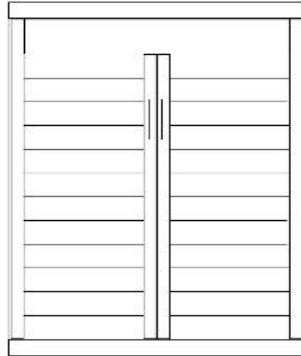

- Stainless Bar #3
- Bronze Bar #13

**Dublin Bed**

**Dimensions:**

		Dimensions
		Closed / Open
<b>WDD-Q</b>	<b>Dublin</b>	
<b>Queen</b>	<b>\$4,099</b>	65 x 17 x 90
Birch		65 x 86 x 90

\*\*Can accommodate up to 12" thick mattress