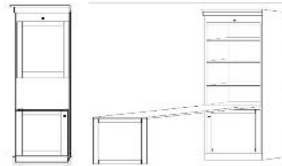

*Straight Desk only uses 'ODM' Pier*

**DPL**  
**Large Desk Pier**  
31.5 x 17.25 x 85  
\$1,399

*Shaped Desk only uses 'DPL' pier*

**SKP**  
**Shaped Desk**  
84.5 x 31 x .75  
+  
**Pedestal**  
23.5 x 17.25 x 28.5  
\$1,049