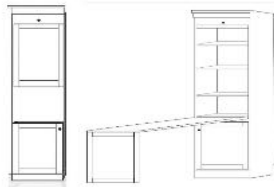

**\*Straight Desk only uses 'ODM' Pier**

**\*\*Shaped Desk only uses 'DPL' pier**

**SKP**  
**Shaped Desk**  
**84.5 x 31 x .75**  
 +  
**Pedestal**  
**23.5 x 17.25 x 28.5**  
**\$1,049**

**NS or NST**  
**Nightstand**  
**24 x 16 x 29**  
**\$799**  
**\*Available with Drawer (NS) or Pullout Tray \$849 (NST)**