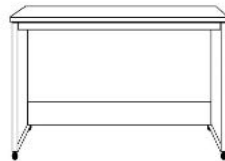

DC
Desk Cart
$799
63 x 21 7/8 x
31 1/2

NS or NST
Nightstand
24 x 16 x 29
$799

*Available with
Drawer (NS) or
Pullout Tray $849
(NST)