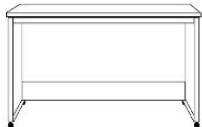

FDP  
Folding Desk Pier  
24 x 85  
Desk 48" Long  
Extends to 59"  
\$2,149

NS or NST  
Nightstand  
24 x 16 x 29  
\$799

\*Available with  
Drawer (NS) or Pullout  
Tray \$849 (NST)

KP  
Straight Desk  
84.5 x 21 7/8 x 1.5  
+  
Pedestal  
23.5 x 17.25 x 28.5  
\$949

SKP  
Shaped Desk  
84.5 x 30 x .75  
+  
Pedestal  
23.5 x 17.25 x 28.5  
\$1,049

BFC  
Rolling File Cart  
16.5 x 21.5 x 28  
\$799

*Straight Desk only uses 'ODM' Pier*

*Shaped Desk only uses 'DPL' pier*