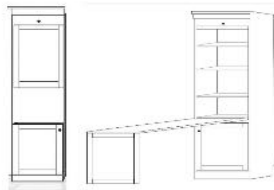

FDP
Folding Desk Pier
24 x 85
Desk 48" Long
Extends to 59"
$2,149