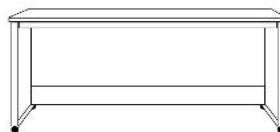

DC
Desk Cart
$799
63 x 21 7/8 x 31 1/2