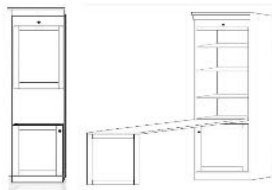

\*Straight Desk only uses 'ODM' Pier

**SKP**  
Shaped Desk  
84.5 x 31 x .75  
+  
Pedestal  
23.5 x 17.25 x 28.5  
\$1,049

\*\*Shaped Desk only uses 'DPL' pier

**NS or NST**  
Nightstand  
24 x 16 x 29  
\$799  
\*Available with  
Drawer (NS) or  
Pullout Tray \$849  
(NST)