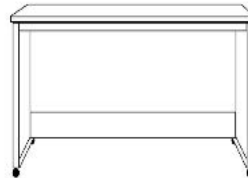

BK (S or M)  
Bookcase  
\$1,099  
\$1,199

BFC  
Rolling File Cart  
16.5 x 21.5 x 28  
\$799

NS or NST  
Nightstand  
24 x 16 x 29  
\$799  
  
\*Available with  
Drawer (NS) or  
Pullout Tray \$849  
(NST)

*Straight Desk only uses 'ODM' Pier*

KP  
Straight Desk  
84.5 x 21 7/8 x 1.5  
+  
Pedestal  
23.5 x 17.25 x 28.5  
\$949

DC  
Desk Cart  
\$799  
63 x 21 7/8 x 31 1/2

**Wallbeds**  
"n" More

A comfortable extra  
bed for any room!