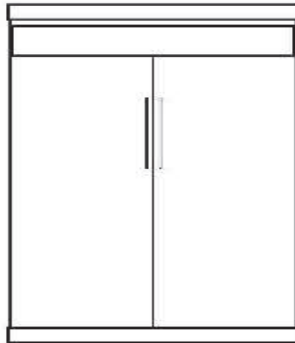

Euro & Euro Deluxe

Retail Price Sheet

Finishes:

- Grey Bark-GB
- Gray - G
- Sunset -S
- Cinnamon -E
- Chocolate -D
- Natural -N
- Maple -M
- Cognac Red - R
- Caramel - B

**White - WH

**10% Upcharge

Euro