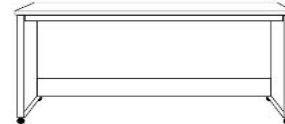

DC
Desk Cart
$799
63 x 21 7/8 x 31 1/2