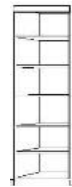

BK (S or M)
Bookcase
$949
$999