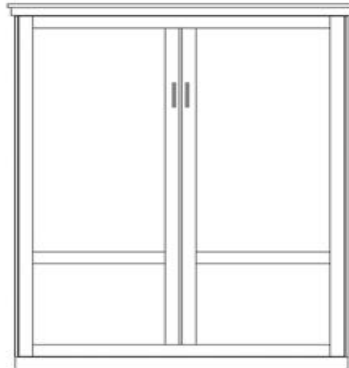

Saratoga

Retail Price Sheet

Finishes:

- Cognac Red - R
- Natural - N
- Maple - M
- Gray - G
- Cinnamon - E
- **White - WH
- ****10% Up-Charge ****
- Caramel - B
- Sunset - S
- Grey Bark - GB
- Chocolate - D

Dimensions:

		Closed / Open
WS-Q	Saratoga	
Queen	$3,899	69 x 18.5 x 90
Birch		69 x 87 x 90

**Can accommodate up to 12" thick mattress

Hardware:

- #2 Nickel Cup
- #3 Nickel Bar
- #4 Black Cup
- #6 Atherly Bronze
- #7 Bronze Twist
- #8 Atherly Nickel
- #10 Cody Black
- #11 Cody Nickel
- #12 Cody Bronze
- #13 Bronze Bar
- #14 Cody Champagne Gold
- #15 Bridge Black
- #16 Bridge Bronze
- #17 Bridge Nickel
- #18 Bridge Brushed Bra

Saratoga Bed
WS PIERS

*All piers come standard 85" tall.

- Small (S) 17.5 x 18.5 x 85
- Medium (M) 25.5 x 18.5 x 85
- Large (L) 33.5 x 18.5 x 85

	OD (S or M) Open/Door $1,349 $1,399		PT (S, M or L) Open/3 Drawer $1,499 $1,549 $1,649		PX (S or M) Wardrobe/File/ Pencil Drawer $1,699 $1,849		PL Open/File/ Pencil Drawer (S or M) $1,499 $1,549
	OW (S or M) Open/Drawer w/ Pull Out Tray $1,499 $1,549		PW (S or M) Wardrobe/ 3 Drawer $1,699 $1,849		BK (S or M) Bookcase $1,099 $1,149		DU (L or R) Door/Open/Pull Out/2 Drawer $1,749
	SKP Shaped Desk 83 x 31 x .75 + Pedestal 24 x 17 x 29 $1,049		Straight Desk only uses 'ODM' Pier		KP Straight Desk 83 x 21 7/8 x 1.5 + Pedestal 24 x 17 x 29 $949		DPL Large Desk Pier 33.5 x 18.5 x 85 $1,449
	FDP Folding Desk Pier 24 x 85 Desk 48" Long Extends to 59" $2,149		DC Desk Cart $799 63 x 21 7/8 31 1/2		NS or NST Nightstand 24 x 16 x 29 $799 *Available with Drawer (NS) or Pullout Tray $849 (NST)		

Shaped Desk only uses 'DPL' pier

Straight Desk only uses 'ODM' Pier