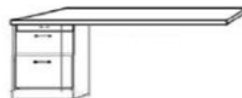

KP
Straight Desk
84.5 x 21 7/8 x 1.5
+
Pedestal
23.5 x 17.25 x 28.5
$949

AFC
Rolling File Cart
16.5 x 21.5 x 28
$799

NS or NST
Nightstand
24 x 16 x 29
$799
*Available with
Drawer (NS) or
Pullout Tray $849
(NST)

Straight Desk only uses 'ODM' Pier