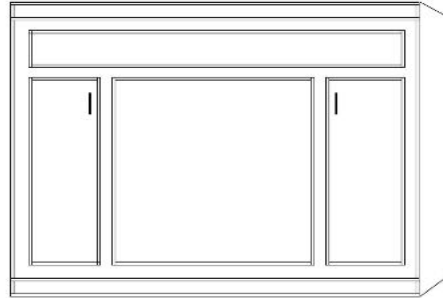

Portola Horizontal

Retail Price Sheet

Finishes:

- Cognac Red - R
- Natural - N
- Maple - M
- Gray - G
- Cinnamon - E
- **White - WH
- ****10% Up-Charge ****

Hardware for Piers:

- #2 Nickel Cup
- #3 Nickel Bar
- #4 Black Cup
- #6 Atherly Bronze
- #7 Bronze Twist
- #8 Atherly Nickel
- #10 Cody Black
- #11 Cody Nickel
- #12 Cody Bronze
- #13 Bronze Bar
- #14 Cody Champagne Gold
- #15 Bridge Black
- #16 Bridge Bronze
- #17 Bridge Nickel
- #18 Bridge Brushed Brass

Dimensions:

		Closed / Open
WPZ-Q		
QUEEN	$4,199	85 x 17 x 70.5
Birch		85 x 66 x 70.5

**Can accommodate up to 12" thick mattress

WPZ PIERS

*WBZ piers come standard 70.5" tall.
Small (S) 16 x 17 x 70.5
Medium (M) 24 x 17 x 70.5

OD (S or M)
Open/Door
$1,349
$1,399

PT (S or M)
Open/3 Drawer
$1,499
$1,549

PL (S or M)
Open/File/
Pencil Drawer
$1,499
$1,549

OW (S or M)
Open/Drawer
w/ Pull Out Tray
$1,499
$1,549

BK (S or M)
Bookcase
$1,099
$1,149

BFC
Rolling File Car
16.5 x 21.5 x 28
$799

NS or NST
Nightstand
24 x 16 x 29
$799
*Available with
Drawer (NS) or
Pullout Tray $849
(NST)

KP
Straight Desk
84.5 x 21 7/8 x 1.5
+
Pedestal
23.5 x 17.25 x 28.5
$949

DC
Desk Cart
$799
63 x 21 7/8 x 31 1/2

Straight Desk only uses 'ODM' Pier