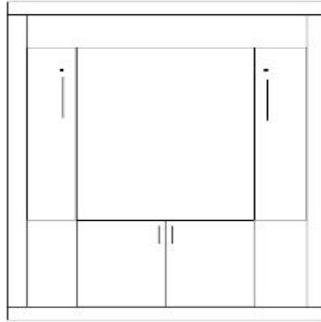

Euro Table Bed

Retail Price Sheet

Finishes:

- Natural -N
- Maple -M
- Gray-G
- Sunset -S
- Cinnamon -E
- Chocolate -D
- Gray Bark -GB
- Cognac Red - R
- Caramel - B
- **White -WH
- **10% Up-Charge

Hardware:

- Stainless Bar #3
- Bronze Bar #13