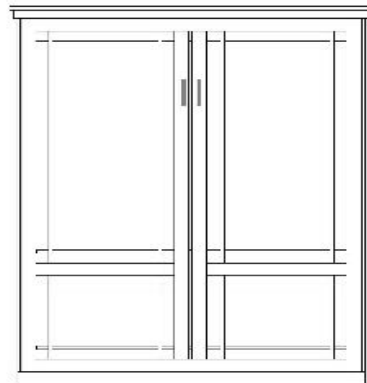

Glen Ellyn

Retail Price Sheet