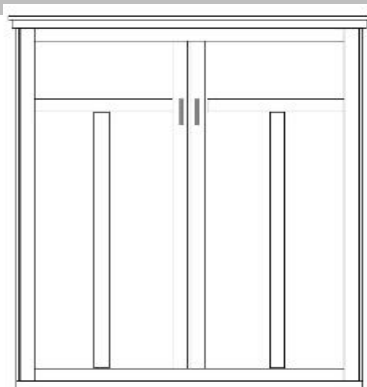

Lodge

Retail Price Sheet

Finishes:

- Cognac Red - R
- Natural - N
- Maple - M
- Gray - G
- Cinnamon - E
- Caramel - B
- Sunset - S
- Grey Bark - GB
- Chocolate - D

Dimensions:

		Closed / Open
WL-Q	Lodge	
Queen	$3,899	69 x 18.5 x 90
Birch		69 x 87 x 90

**Can accommodate up to 12" thick mattress

Hardware:

- #2 Nickel Cup
- #3 Nickel Bar
- #4 Black Cup
- #6 Atherly Bronze
- #7 Bronze Twist
- #8 Atherly Nickel
- #10 Cody Black
- #11 Cody Nickel
- #12 Cody Bronze
- #13 Bronze Bar
- #14 Cody Champagne Gold
- #15 Bridge Black
- #16 Bridge Bronze
- #17 Bridge Nickel
- #18 Bridge Brushed Bra

Lodge Bed

WL PIERS

*All piers come standard 85" tall.

- Small (S) 17.5 x 18.5 x 85
- Medium (M) 25.5 x 18.5 x 85
- Large (L) 33.5 x 18.5 x 85

	OD (S or M) Open/Door $1,349 $1,399		PT (S, M or L) Open/3 Drawer $1,499 $1,549 $1,649		PX (S or M) Wardrobe/File/ Pencil Drawer $1,699 $1,849		PL Open/File/ Door Drawer (S or M) $1,499 $1,549
	OW (S or M) Open/Drawer w/ Pull Out Tray $1,499 $1,549		PW (S or M) Wardrobe/ 3 Drawer $1,699 $1,849		BK (S or M) Bookcase $1,099 $1,149		DU (L or R) Door/Open/Pull Out/2 Drawer $1,749
	SKP Shaped Desk 83 x 31 x .75 + Pedestal 24 x 17 x 29 $1,049		Straight Desk only uses 'ODM' Pier		KP Straight Desk 83 x 21 7/8 x 1.5 + Pedestal 24 x 17 x 29 $949		DPL Large Desk Pier 33.5 x 18.5 x 85 $1,449
	FDP Folding Desk Pier 24 x 85 Desk 48" Long Extends to 59" $2,149		DC Desk Cart $799 63 x 21 7/8 31 1/2		NS or NST Nightstand 24 x 16 x 29 $799	*Available with Drawer (NS) or Pullout Tray $849 (NST)	

Shaped Desk only uses 'DPL' pier

Straight Desk only uses 'ODM' Pier