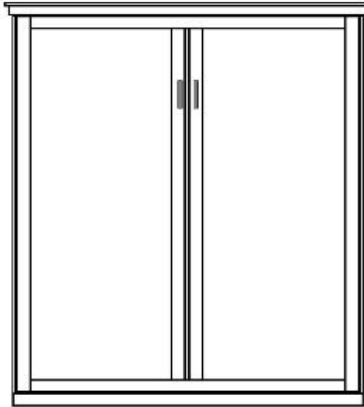

Jazz

Retail Price Sheet