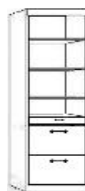

**WHB PIERS**

\*WHB piers come standard 70.5" tall.

- Small (S) 16 x 17 x 70.5
- Medium (M) 24 x 17 x 70.5

**OD (S or M)**  
**Open/Door**  
  
\$1,349  
\$1,399

**PT (S or M)**  
**Open/3 Drawer**  
  
\$1,499  
\$1,549

**BK (S or M)**  
**Bookcase**  
  
\$1,099  
\$1,149

**OW (S or M)**  
**Open/Pull Out Tray/ 2 Drawer**  
  
\$1,499  
\$1,549

**PL (S or M)**  
**Open/File/ Pencil Drawer**  
  
\$1,549  
\$1,549

**BFC**  
**Rolling File Cart**  
16.5 x 21.5 x 28  
  
\$799