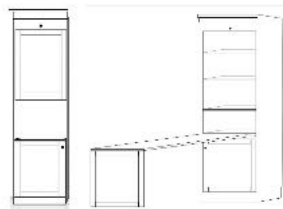

**PW (S or M)**  
Wardrobe/  
3 Drawer  
\$1,699  
\$1,849

**BK (S or M)**  
Bookcase  
\$1,099  
\$1,149

**DU (L or R)**  
Door/Open/Pull  
Out/2 Drawer  
\$1,749

**SKP**  
Shaped Desk  
83 x 31 x .75  
+  
Pedestal  
24 x 17 x 29  
\$1,049

*Straight Desk only uses 'ODM' Pier*

**KP**  
Straight Desk  
83 x 21 7/8 x 1.5  
+  
Pedestal  
24 x 17 x 29  
\$949

**DPL**  
Large Desk Pier  
33.5 x 18.5 x 85  
\$1,449

*Shaped Desk only uses 'DPL' pier*