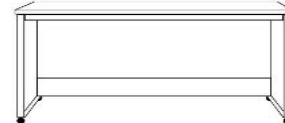

DC
Desk Cart
$799
63 x 21 7/8 x 31 1/2