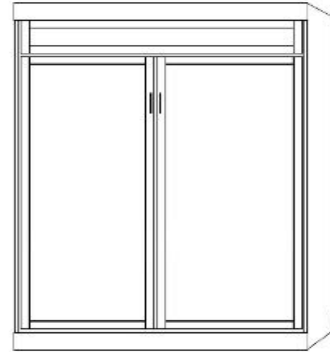

Tahoe

Retail Price Sheet

Finishes:

- Natural -N
- Maple -M
- Gray-G
- Sunset -S
- Cinnamon -E
- Chocolate -D
- Gray Bark - GB
- Cognac Red - R
- Caramel - B
- **White -WH
- **10% Up-Charge

Hardware:

- #2 Nickel Cup
- #3 Nickel Bar
- #4 Black Cup
- #6 Atherly Bronze
- #7 Bronze Twist
- #8 Atherly Nickel
- #10 Cody Black
- #11 Cody Nickel
- #12 Cody Bronze
- #13 Bronze Bar
- #14 Cody Champagne Gold
- #15 Bridge Black
- #16 Bridge Bronze
- #17 Bridge Nickel
- #18 Bridge Brushed Brass

**Can accommodate up to 12" thick mattress

WO-Q	WO-F
QUEEN	FULL
$3,899	$3,899
Birch	Birch
65 x 17 x 90	59 x 17 x 85
65 x 86 x 90	59 x 81 x 85

WO PIERS

*All piers come standard 85" tall. Please specify if 90" tall needed.

- Small (S) 16 x 17 x 85
- Medium (M) 24 x 17 x 85

OD (S or M)
Open/Door
$1,349
$1,399

*ODM used with Straight Desk

PT (S or M)
Open/3 Drawer
$1,499
$1,549

PX (S or M)
Wardrobe/File/
Pencil Drawer
$1,699
$1,849

PL (S or M)
Open/File/
Pencil Drawer
$1,499
$1,549

OW (S or M)
Open/Drawer
w/ Pull Out Tray
$1,499
$1,549

PW (S or M)
Wardrobe/
3 Drawer
$1,699
$1,849

BK (S or M)
Bookcase
$1,099
$1,149

DPL
Large Desk Pier
31.5 x 17.25 x 85
$1,449

**DPL used with Shaped Desk

KP
Straight Desk
84.5 x 21 7/8 x 1.5
+
Pedestal
23.5 x 17.25 x 28.5
$949

*Straight Desk only uses 'ODM' Pier

SKP
Shaped Desk
84.5 x 30 x .75
+
Pedestal
23.5 x 17.25 x 28.5
$1,049

**Shaped Desk only uses 'DPL' pier

NS or NST
Nightstand
24 x 16 x 29
$799
*Available with
Drawer (NS) or
Pullout Tray $849
(NST)