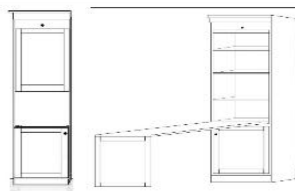

SKP (S or M)
Shaped Desk + Pedestal
83 x 31 x .75
24 x 17 x 29
$1,049

FDP (S or M)
Folding Desk Pier
24 x 85
Desk 48" Long
Extends to 59"
$2,149