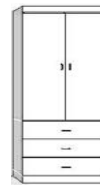

GC
Guest Chest
31.5 x 17.25 x 85
Large Only
$1,899

NS or NST
Nightstand
24 x 16 x 29
$849
*Available with
Drawer (NS) or
Pullout Tray $899
(NST)