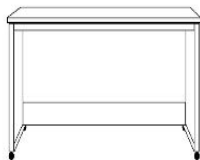

**WHB PIERS**

\*WHB piers come standard 70.5" tall.

- Small (S) 16 x 17 x 70.5
- Medium (M) 24 x 17 x 70.5

**OD (S or M)**  
**Open/Door**  
  
\$1,349  
\$1,399

**PT (S or M)**  
**Open/3 Drawer**  
  
\$1,499  
\$1,549

**BK (S or M)**  
**Bookcase**  
  
\$1,099  
\$1,149

**OW (S or M)**  
**Open/Pull Out Tray/ 2 Drawer**  
  
\$1,499  
\$1,549

**PL (S or M)**  
**Open/File/ Pencil Drawer**  
  
\$1,549  
\$1,549

**BFC**  
**Rolling File Cart**  
16.5 x 21.5 x 28  
  
\$799