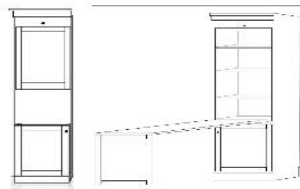

KP
Straight Desk
84.5 x 21 7/8 x 1.5
+
Pedestal
23.5 x 17.25 x 28.5
$949

AFC
Rolling File Cart
16.5 x 21.5 x 28
$799

NS or NST
Nightstand
24 x 16 x 29
$799
*Available with
Drawer (NS) or
Pullout Tray $849
(NST)

Straight Desk only uses 'ODM' Pier

DPL
Large Desk Pier
31.5 x 17.25 x 85
$1,399

FDP
Folding Desk Pier
24 x 85
Desk 48" Long
Extends to 59"
$1,899