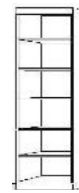

BK (S or M)
Bookcase
$1,099
$1,149