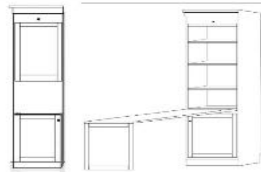

**KP**  
 Straight Desk  
 84.5 x 21 7/8 x 1.5  
 +  
 Pedestal  
 23.5 x 17.25 x 28.5  
 \$949

**AFC**  
 Rolling File Cart  
 16.5 x 21.5 x 28  
 \$799

**NS or NST**  
 Nightstand  
 24 x 16 x 29  
 \$799  
 \*Available with  
 Drawer (NS) or  
 Pullout Tray \$849  
 (NST)

*Straight Desk only uses 'ODM' Pier*

**DPL**  
 Large Desk Pier  
 31.5 x 17.25 x 85  
 \$1,399

**FDP**  
 Folding Desk Pier  
 24 x 85  
 Desk 48" Long  
 Extends to 59"  
 \$1,899

**DC**  
 Desk Cart  
 \$799  
 63 x 21 7/8  
 x 31 1/2