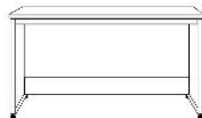

FDP
Folding Desk Pier
24 x 85
Desk 48" Long
Extends to 59"
$2,149

Straight Desk only uses 'ODM' Pier

Shaped Desk only uses 'DPL' pier