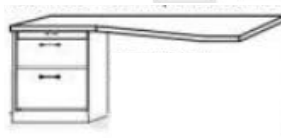

FDP  
Folding Desk Pier  
24 x 85  
Desk 48" Long  
Extends to 59"  
\$2,149

NS or NST  
Nightstand  
24 x 16 x 29  
\$799

\*Available with  
Drawer (NS) or Pullout  
Tray \$849 (NST)

KP  
Straight Desk  
84.5 x 21 7/8 x 1.5  
+  
Pedestal  
23.5 x 17.25 x 28.5  
\$949

SKP  
Shaped Desk  
84.5 x 30 x .75  
+  
Pedestal  
23.5 x 17.25 x 28.5  
\$1,049

BFC  
Rolling File Cart  
16.5 x 21.5 x 28  
\$799

*Straight Desk only uses 'ODM' Pier*

*Shaped Desk only uses 'DPL' pier*