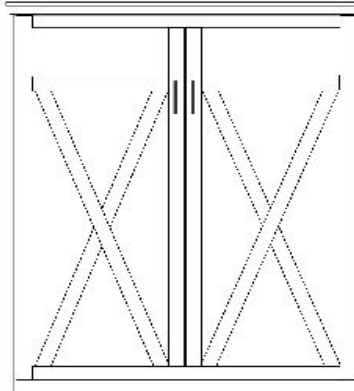

Keystone

Retail Price Sheet

Finishes:

- Cognac Red - R
- Natural - N
- Maple - M
- Gray - G
- Caramel - B
- Sunset - S
- Grey Bark - GB
- Cinnamon - E

Dimensions:

		Closed / Open
WK-Q	Keystone	
Queen	$3,999	69 x 18.5 x 90
Birch		69 x 87 x 90

**Can accommodate up to 12" thick mattress

Hardware:

- #2 Nickel Cup
- #3 Nickel Bar
- #4 Black Cup
- #6 Atherly Bronze
- #7 Bronze Twist
- #8 Atherly Nickel
- #10 Cody Black
- #11 Cody Nickel
- #12 Cody Bronze
- #13 Bronze Bar
- #14 Cody Champagne Gold
- #15 Bridge Black
- #16 Bridge Bronze
- #17 Bridge Nickel
- #18 Bridge Brushed Bra

Keystone

WK PIERS

*All piers come standard 85" tall.

- Small (S) 17.5 x 18.5 x 85
- Medium (M) 25.5 x 18.5 x 85
- Large (L) 33.5 x 18.5 x 85

	OD (S or M) Open/Door $1,349 $1,399		PT (S, M or L) Open/3 Drawer $1,499 $1,549 $1,649		PX (S or M) Wardrobe/File/ Pencil Drawer $1,699 $1,849		PL Open/File/ Pencil Drawer (S or M) $1,499 $1,549
	OW (S or M) Open/Drawer w/ Pull Out Tray $1,499 $1,549		PW (S or M) Wardrobe/ 3 Drawer $1,699 $1,849		BK (S or M) Bookcase $1,099 $1,149		DU (L or R) Door/Open/Pull Out/2 Drawer $1,749
	SKP Shaped Desk 83 x 31 x .75 + Pedestal 24 x 17 x 29 $1,049 <i>Shaped Desk only uses 'DPL' pier</i>		<i>Straight Desk only uses 'ODM' Pier</i>		KP Straight Desk 83 x 21 7/8 x 1.5 + Pedestal 24 x 17 x 29 $949		DPL Large Desk Pier 33.5 x 18.5 x 85 $1,449
	FDP Folding Desk Pier 24 x 85 Desk 48" Long Extends to 59" $2,149		DC Desk Cart $799 63 x 21 7/8 x 31 1/2		NS or NST Nightstand 24 x 16 x 29 $799 *Available with Drawer (NS) or Pullout Tray $849 (NST)