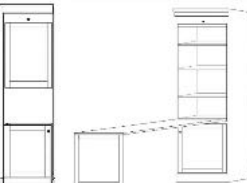

Shaped Desk only uses 'DPL' pier

**SKP**  
Shaped Desk  
84.5 x 30 x .75  
+  
Pedestal  
23.5 x 17.25 x 28.5  
\$1,049

**AFC**  
Rolling File Cart  
16.5 x 21.5 x 28  
\$799

Straight Desk only uses 'ODM' Pier

**DPL**  
Large Desk Pier  
31.5 x 17.25 x 85  
\$1,399

**FDP**  
Folding Desk Pier  
24 x 85  
Desk 48" Long  
Extends to 59"  
\$1,899

**Desk Cart**  
\$799  
63 x 21 7/8  
x 31 1/2

**Wallbeds**  
"n" More