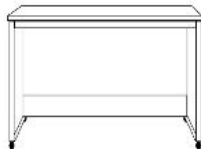

DC
Desk Cart
$799
63 x 21 7/8 x 31 1/2

NS or NST
Nightstand
24 x 16 x 29
$799
*Available with
Drawer (NS) or
Pullout Tray
$849 (NST)