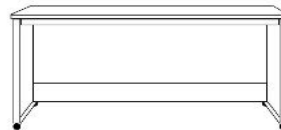

DC
Desk Cart
$799
63 x 21 7/8 x 31 1/2