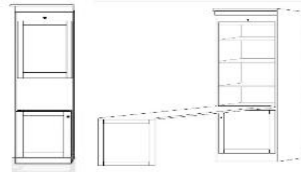

### WB PIERS

\*All piers come standard 85" tall. Please specify if 90" tall needed.

Small (S) 15.75 x 17.25 x 85  
Medium (M) 23.5 x 17.25 x 85

OD (S or M)  
Open/Door  
\$1,349  
\$1,399

PT (S or M)  
Open/3 Drawer  
\$1,499  
\$1,549

BK (S or M)  
Bookcase  
\$1,099  
\$1,149

GC  
Guest Chest  
31.5 x 17.25 x 85  
Large Only  
\$1,999

DPL  
Large Desk Pier  
31.5 x 17.25 x 85  
\$1,449

DU (L or R)  
Door/Open/Pull  
Out/2 Drawer  
Medium Only  
\$1,749

FDP  
Folding Desk Pier  
24 x 85  
Desk 48" Long  
Extends to 59"  
\$2,149

NS or NST  
Nightstand  
24 x 16 x 29  
\$799

\*Available with  
Drawer (NS) or Pullout  
Tray \$849 (NST)

KP  
Straight Desk  
84.5 x 21 7/8 x 1.5  
+  
Pedestal  
23.5 x 17.25 x 28.5  
\$949

SKP  
Shaped Desk  
84.5 x 30 x .75  
+  
Pedestal  
23.5 x 17.25 x 28.5  
\$1,049

BFC  
Rolling File Cart  
16.5 x 21.5 x 28  
\$799

*Straight Desk only uses 'ODM' Pier*

*Shaped Desk only uses 'DPL' pier*