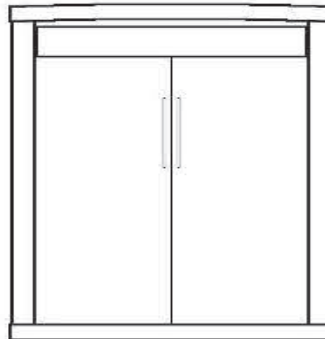

Euro Deluxe

Dimensions:

Closed / Open

WE-F	Euro	
FULL	$3,899	59 x 17 x 85
Birch		59 x 81 x 85

WE-Q	Euro	
QUEEN	$3,899	65 x 17.25 x 90
Birch		65 x 86 x 90

WD-Q	Euro Deluxe	
QUEEN	$5,099	75 x 25 x 90
Birch		75 x 92 x 90

**Can accommodate up to 12" thick mattress

Hardware:

- Stainless Bar #3
- Bronze Bar #13

WE PIERS

*All piers come standard 85" tall. Please specify if 90" tall needed.

Small (S) 15.75 x 17.25 x 85

Medium (M) 23.5 x 17.25 x 85

OD (S or M)
Open/Door
$1,199
$1,249

PT (S or M)
Open/3 Drawer
$1,349
$1,549

PX (S or M)
Wardrobe/File/
Pencil Drawer
$1,649
$1,749

PL (S or M)
Open/File/
Pencil Drawer
$1,399
$1,499

OW (S or M)
Open/Drawer
w/ Pull Out Tray
$1,399
$1,499

PW (S or M)
Wardrobe/
3 Drawer
$1,649
$1,749

BK (S or M)
Bookcase
$949
$999

GC
Guest Chest
31.5 x 17.25 x 85
Large Only
$1,899

NS or NST
Nightstand
24 x 16 x 29
$799

KP
Straight Desk
84.5 x 21 7/8 x 1.5
+
Pedestal
23.5 x 17.25 x 28.5
$949

Shaped Desk only uses 'DPL' pier

SKP
Shaped Desk
84.5 x 30 x .75
+
Pedestal
23.5 x 17.25 x 28.5
$1,049

AFC
Rolling File Cart
16.5 x 21.5 x 28
$799

Straight Desk only uses 'ODM' Pier

DPL
Large Desk Pier
31.5 x 17.25 x 85
$1,399