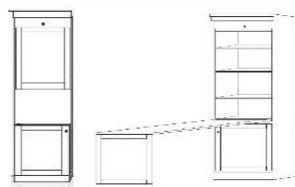

KP
Straight Desk
84.5 x 21 7/8 x 1.5
+
Pedestal
23.5 x 17.25 x 28.5
$949

AFC
Rolling File Cart
16.5 x 21.5 x 28
$799

NS or NST
Nightstand
24 x 16 x 29
$799
*Available with
Drawer (NS) or
Pullout Tray $849
(NST)

Straight Desk only uses 'ODM' Pier

DPL
Large Desk Pier
31.5 x 17.25 x 85
$1,399

FDP
Folding Desk Pier
24 x 85
Desk 48" Long
Extends to 59"
$1,899