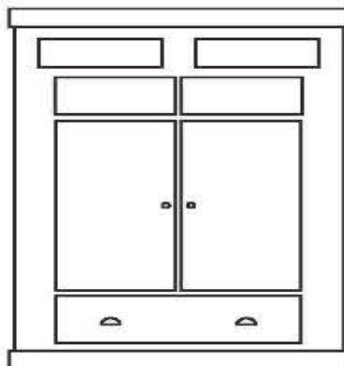

### WB PIERS

\*All piers come standard 85" tall. Please specify if 90" tall needed.

- Small (S)            15.75 x 17.25 x 85
- Medium (M)        23.5 x 17.25 x 85