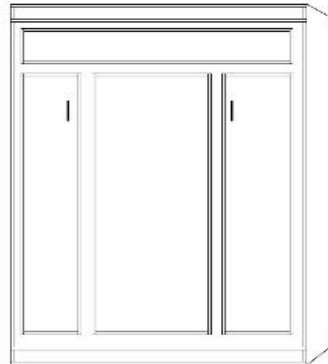

Portola in Cinnamon

Portola

Retail Price Sheet

Finishes:

1. Cognac Red - R
   - Natural -N
   - Maple -M
   - Gray-G
   - Cinnamon -E
   - **White -WH
   - Caramel - B
   - Sunset -S
   - Grey Bark - GB
   - Chocolate -D
2. ****10% Up-Charge ****

Hardware for Piers:

- #2 Nickel Cup
- #3 Nickel Bar
- #4 Black Cup
- #6 Atherly Bronze
- #7 Bronze Twist
- #8 Atherly Nickel
- #10 Cody Black
- #11 Cody Nickel
- #12 Cody Bronze
- #13 Bronze Bar
- #14 Cody Champagne Gold
- #15 Bridge Black
- #16 Bridge Bronze
- #17 Bridge Nickel
- #18 Bridge Brushed Brass

Dimensions:

		Closed / Open
WP-Q		
QUEEN	$3,899	65 x 17.25 x 90
Birch		65 x 86 x 90
WP-F		
FULL	$3,899	59 x 17.25 x 85
Birch		59 x 81 x 85

**Can accommodate up to 12" thick mattress

WP PIERS

*All piers come standard 85" tall. Please specify if 90" tall needed.

- Small (S) 15.75 x 17.25 x 85
- Medium (M) 23.5 x 17.25 x 85

OD (S or M)
Open/Door
$1,349
$1,399

PT (S or M)
Open/3 Drawer
$1,499
$1,549

PX (S or M)
Wardrobe/File/
Pencil Drawer
$1,699
$1,849

PL (S or M)
Open/File/
Pencil Drawer
$1,499
$1,549

OW (S or M)
Open/Drawer
w/ Pull Out Tray
$1,499
$1,549

PW (S or M)
Wardrobe/
3 Drawer
$1,699
$1,849

BK (S or M)
Bookcase
$1,099
$1,149

GC
Guest Chest
31.5 x 17.25 x 85
Large Only
$1,999

DPL
Large Desk Pier
31.5 x 17.25 x 85
$1,449

DU (L or R)
Door/Open/Pull
Out/2 Drawer
Medium Only
$1,749

BFC
Rolling File Cart
16.5 x 21.5 x 28
$799

NS or NST
Nightstand
24 x 16 x 29
$799
*Available with
Drawer (NS) or
Pullout Tray $849
(NST)

KP
Straight Desk
84.5 x 21 7/8 x 1.5
+
Pedestal
23.5 x 17.25 x 28.5
$949

SKP
Shaped Desk
84.5 x 31 x .75
+
Pedestal
23.5 x 17.25 x 28.5
$1,049

DC
Desk Cart
$799
63 x 21 7/8 x 31 1/2

FDP
Folding Desk Pier
24 x 85
Desk 48" Long
Extends to 59"
$2,149

Straight Desk only uses 'ODM' Pier

Shaped Desk only uses 'DPL' pier