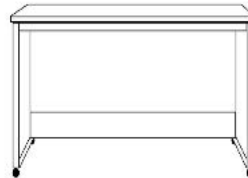

Dimensions:

		Closed / Open
WBZ-Q		
QUEEN	\$4,199	85 x 17 x 70.5
Birch		85 x 66 x 70.5

**Can accommodate up to 12" thick mattress

WBZ PIERS

*WBZ piers come standard 70.5" tall.

OD (S or M)
Open/Door
\$1,349
\$1,399

Small (S) 16 x 17 x 70.5
Medium (M) 24 x 17 x 70.5
PT (S or M)
Open/3 Drawer
\$1,499
\$1,549

PL (S or M)
Open/File/
Pencil Drawer
\$1,499
\$1,549

OW (S or M)
Open/Drawer
w/ Pull Out Tray
\$1,499
\$1,549

BK (S or M)
Bookcase
\$1,099
\$1,199

BFC
Rolling File Cart
16.5 x 21.5 x 28
\$799

NS or NST
Nightstand
24 x 16 x 29
\$799

*Available with
Drawer (NS) or
Pullout Tray \$849
(NST)

Straight Desk only uses 'ODM' Pier

KP
Straight Desk
84.5 x 21 7/8 x 1.5
+
Pedestal
23.5 x 17.25 x 28.5
\$949

DC
Desk Cart
\$799
63 x 21 7/8 x 31 1/2