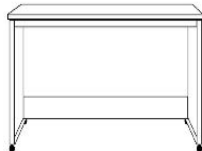

**WTW PIERS**

\*WTW piers come standard 90" tall.

- Small (S)            16 x 17 x 90
- Medium (M)        24 x 17 x 90

**OD (S or M)**  
Open/Door  
\$1,349  
\$1,399

**PT (S or M)**  
Open/3 Drawer  
\$1,499  
\$1,549

**PX (S or M)**  
Wardrobe/File/  
Pencil Drawer  
\$1,699  
\$1,849

**PL (S or M)**  
Open/File/  
Pencil Drawer  
\$1,499  
\$1,549

**OW (S or M)**  
Open/Drawer  
w/ Pull Out Tray  
\$1,499  
\$1,549

**PW (S or M)**  
Wardrobe/  
3 Drawer  
\$1,699  
\$1,849

**BK (S or M)**  
Bookcase  
\$1,099  
\$1,149

**BFC**  
Rolling File Cart  
16.5 x 21.5 x 28  
\$799

**DC**  
Desk Cart  
\$799  
63 x 21 7/8 x 31 1/2